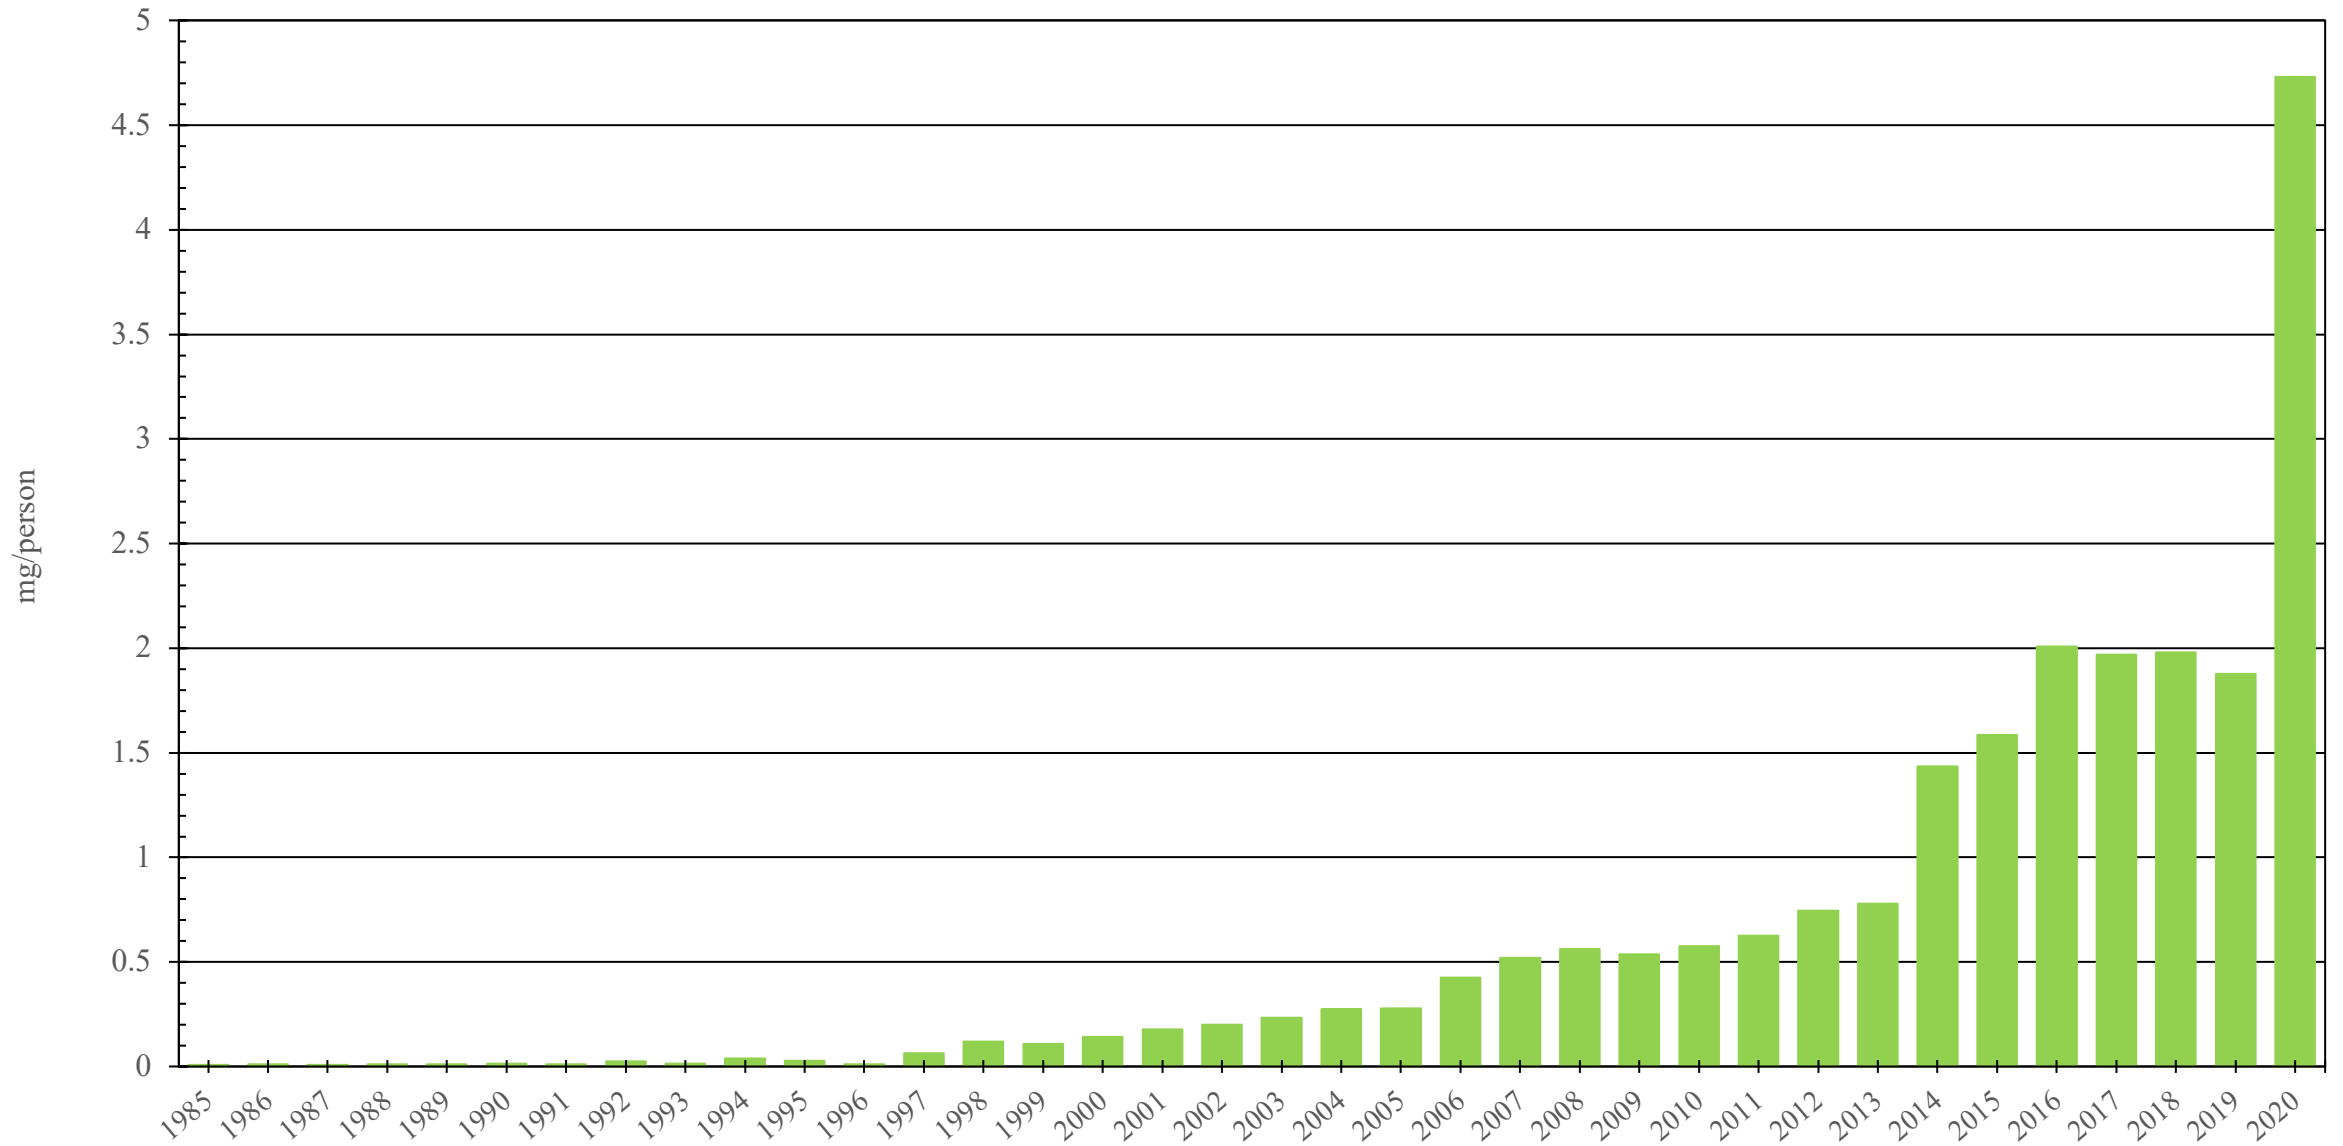

Israel

Fentanyl Consumption (mg/person), 1985 - 2020

Sources: International Narcotics Control Board (data); The World Bank (population)

Created by: Walther Global Palliative Care & Supportive Oncology, Indiana University Simon Comprehensive Cancer Center, 2022