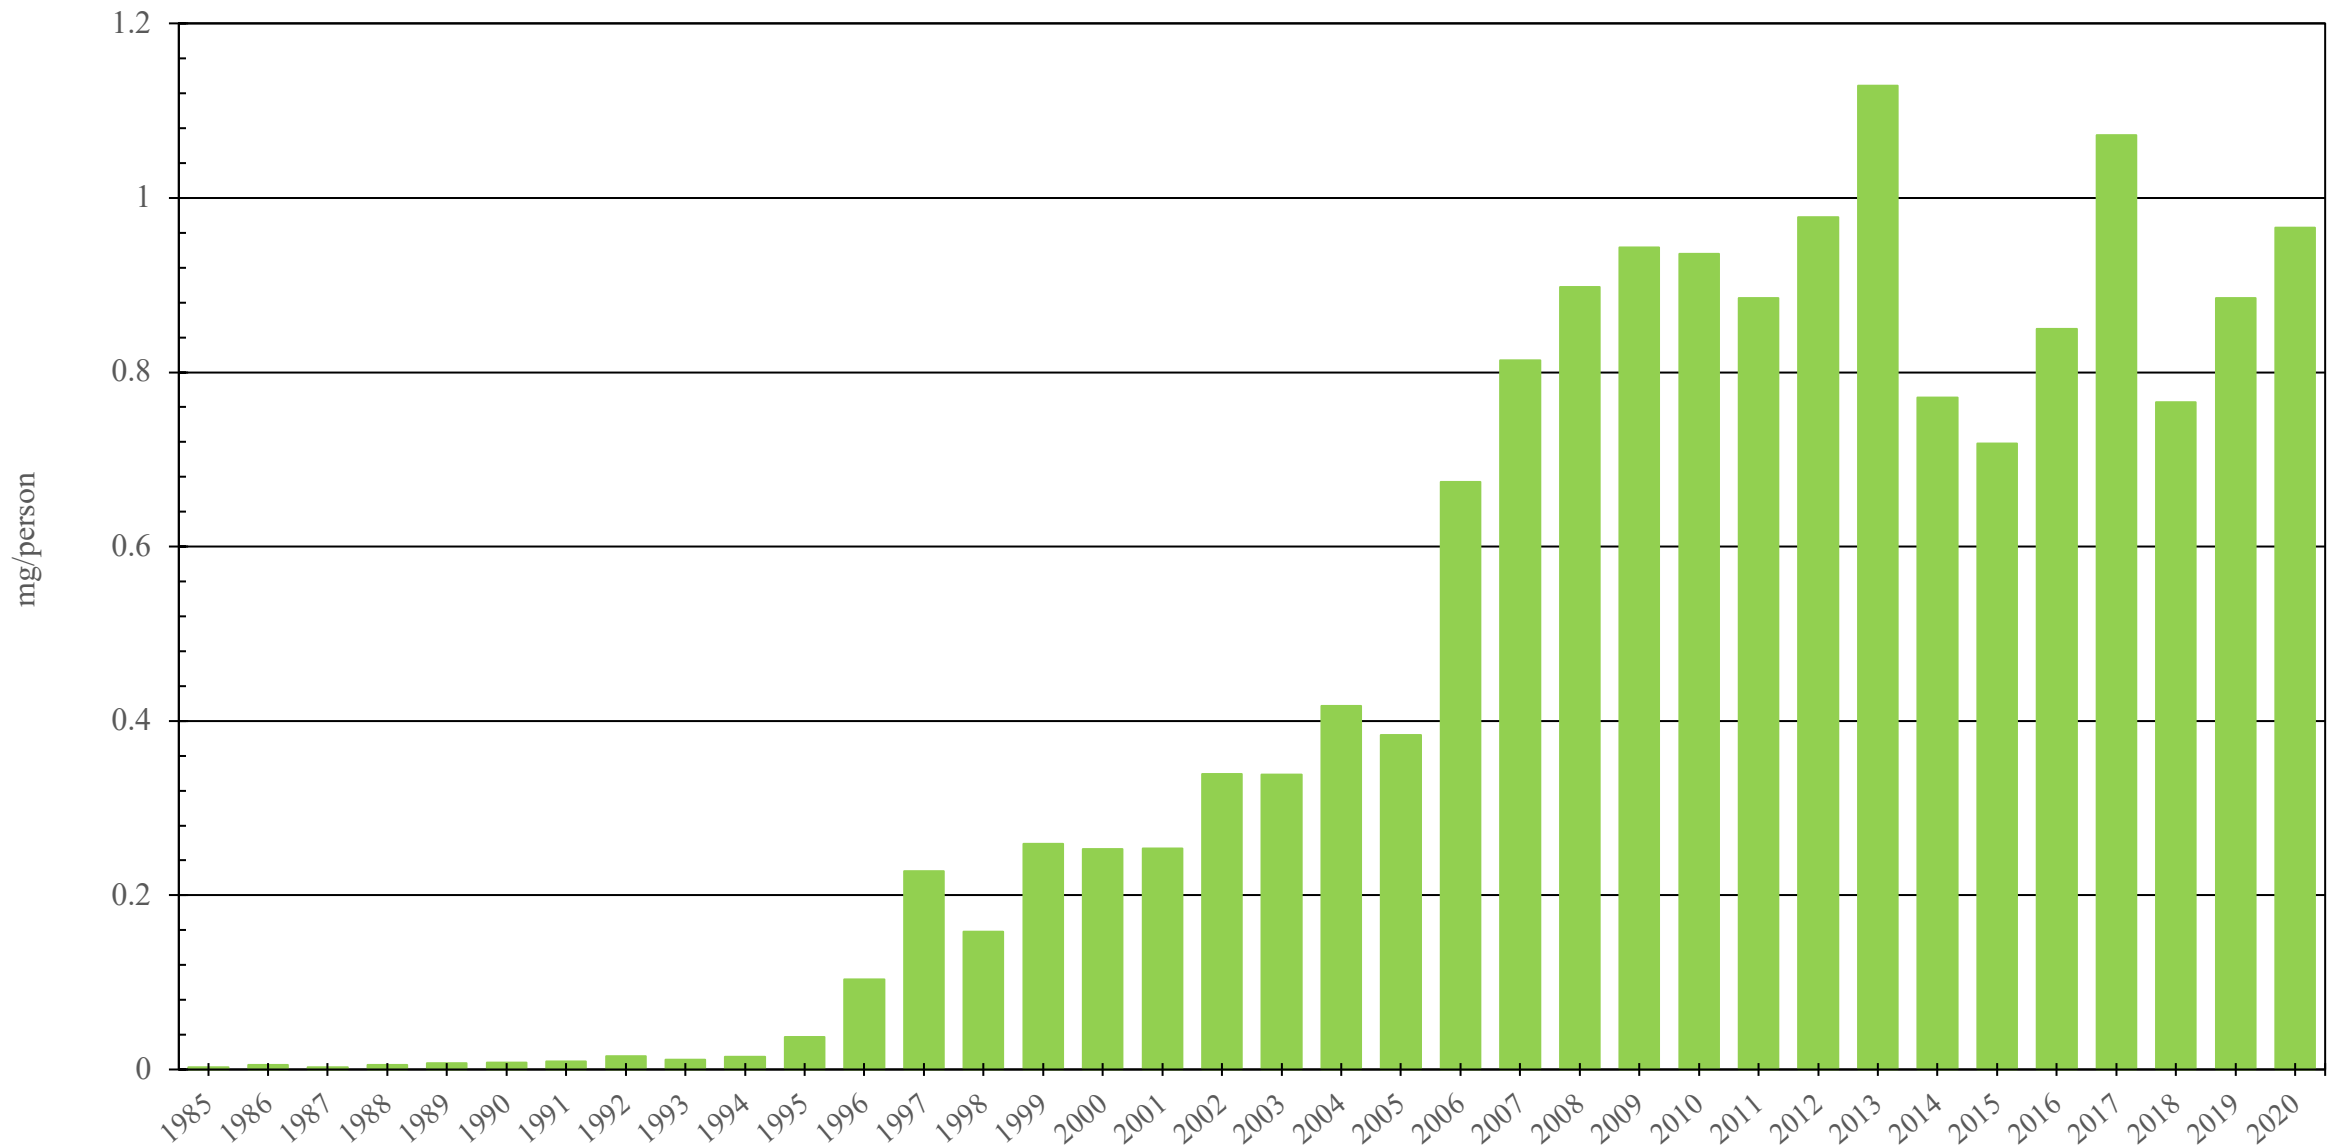

# Ireland

Fentanyl Consumption (mg/person), 1985 - 2020

Sources: International Narcotics Control Board (data); The World Bank (population)

Created by: Walther Global Palliative Care & Supportive Oncology, Indiana University Simon Comprehensive Cancer Center, 2022