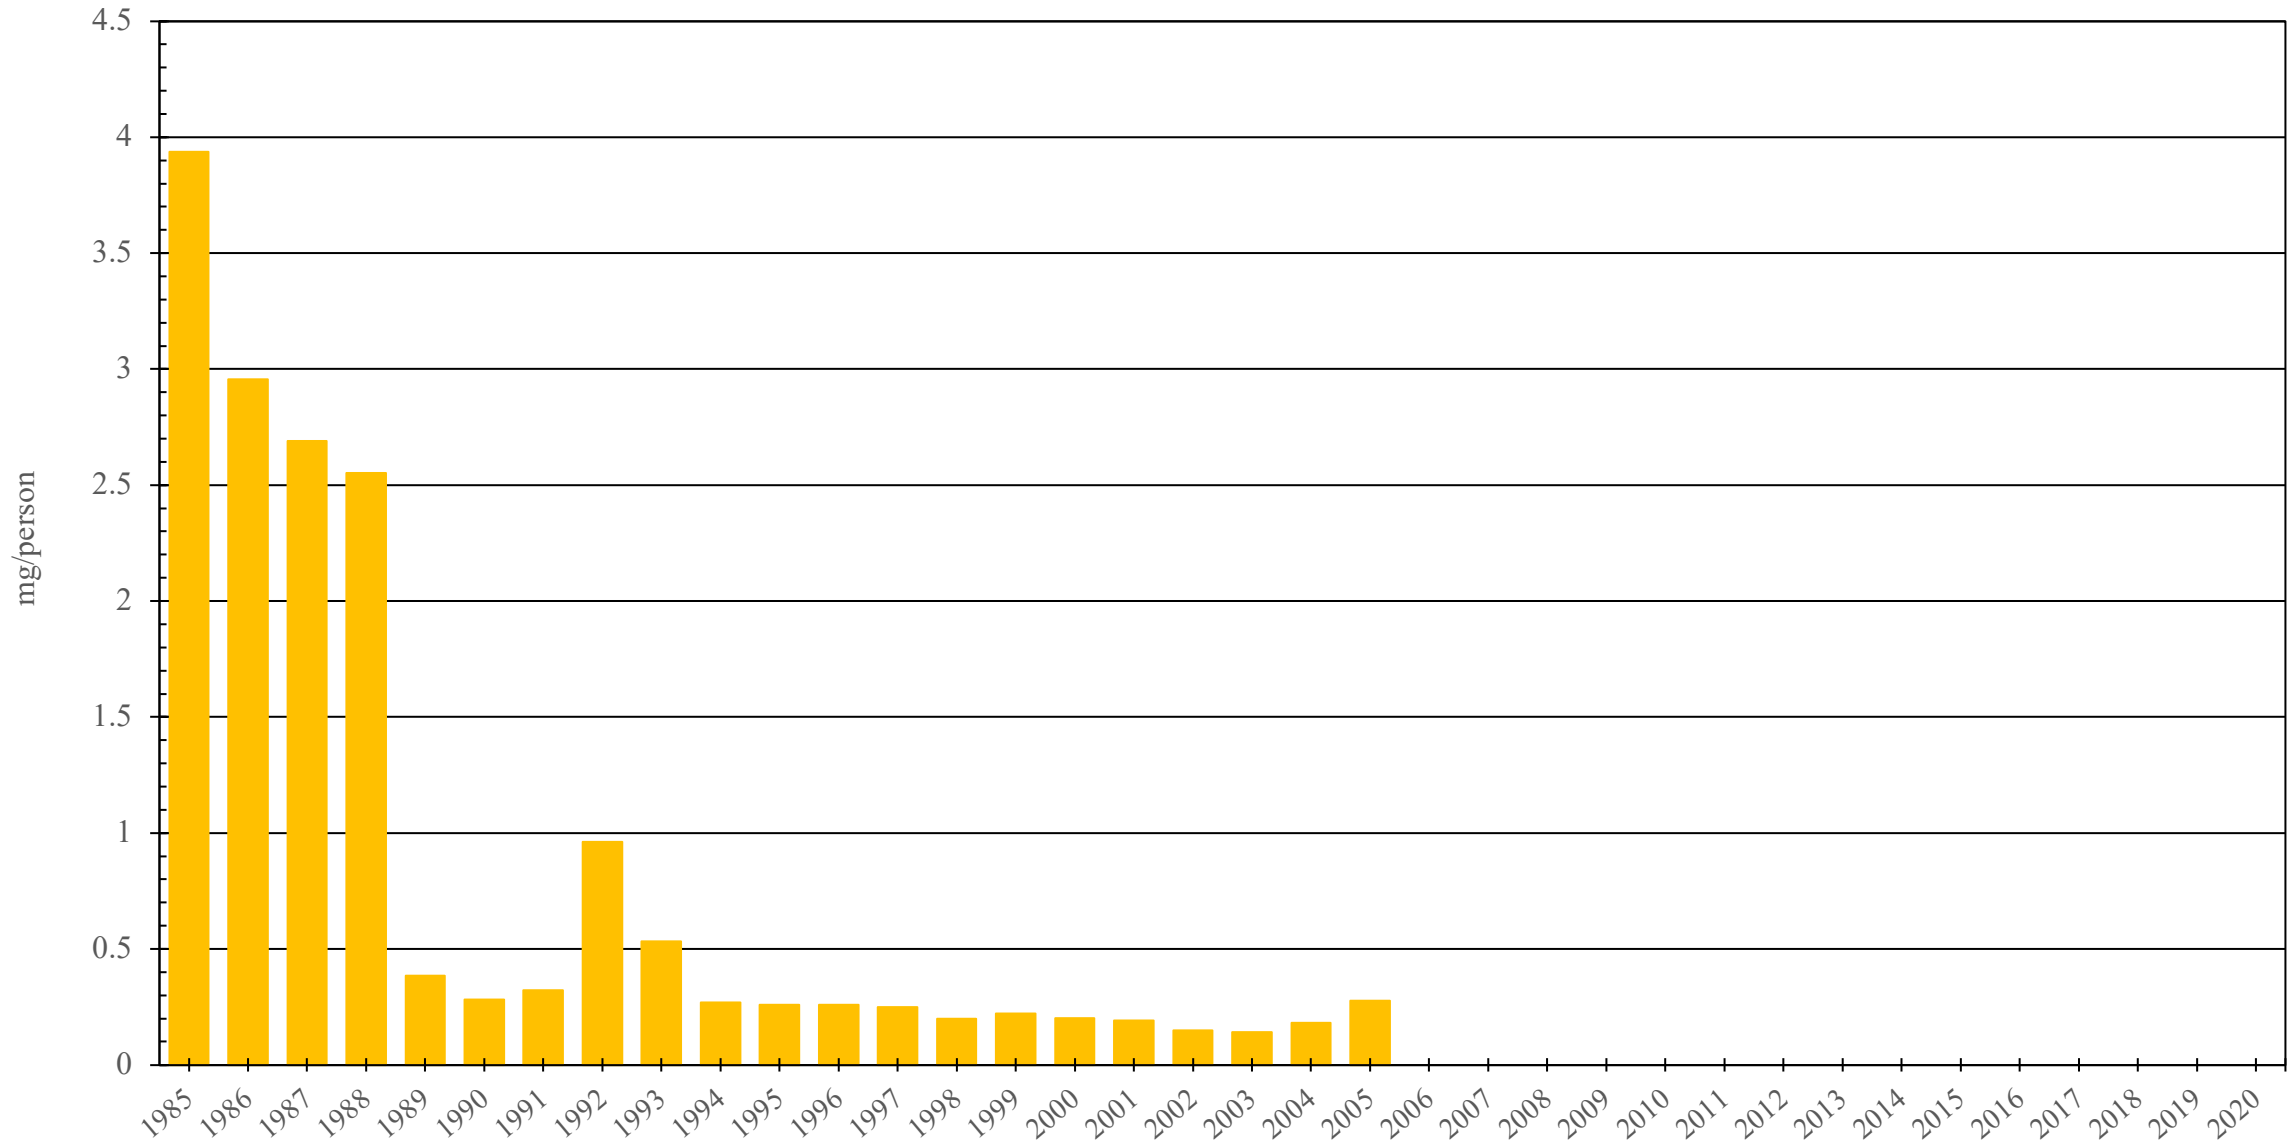

Indonesia

Codeine Consumption (mg/person), 1985 - 2020

Sources: International Narcotics Control Board (data); The World Bank (population)
Created by: Walther Global Palliative Care & Supportive Oncology, Indiana University Simon Comprehensive Cancer Center, 2022