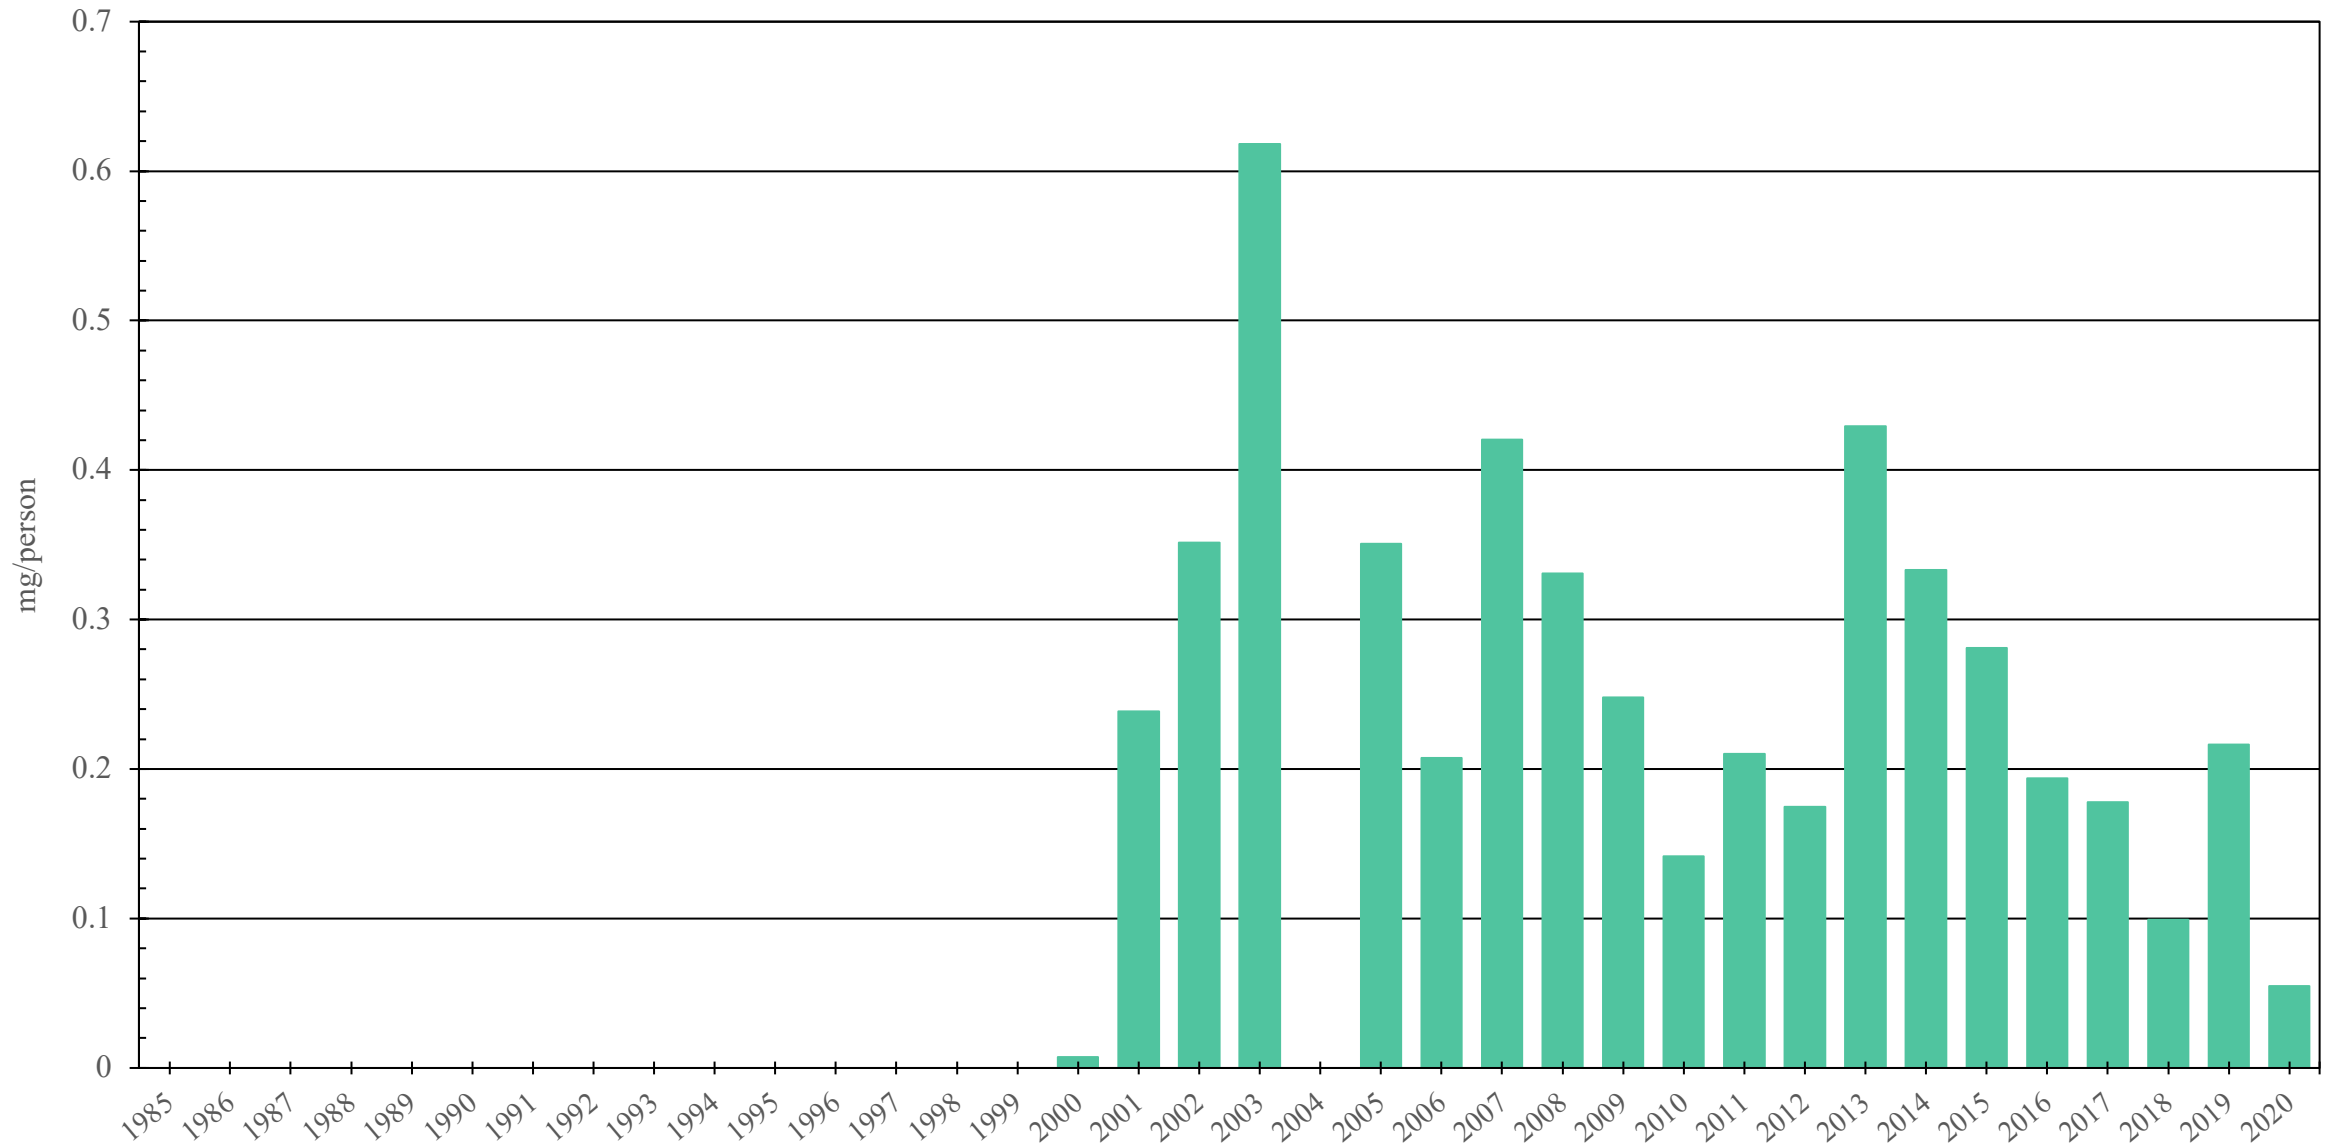

# Iceland

Hydromorphone Consumption (mg/person), 1985 - 2020

Sources: International Narcotics Control Board (data); The World Bank (population)

Created by: Walther Global Palliative Care & Supportive Oncology, Indiana University Simon Comprehensive Cancer Center, 2022