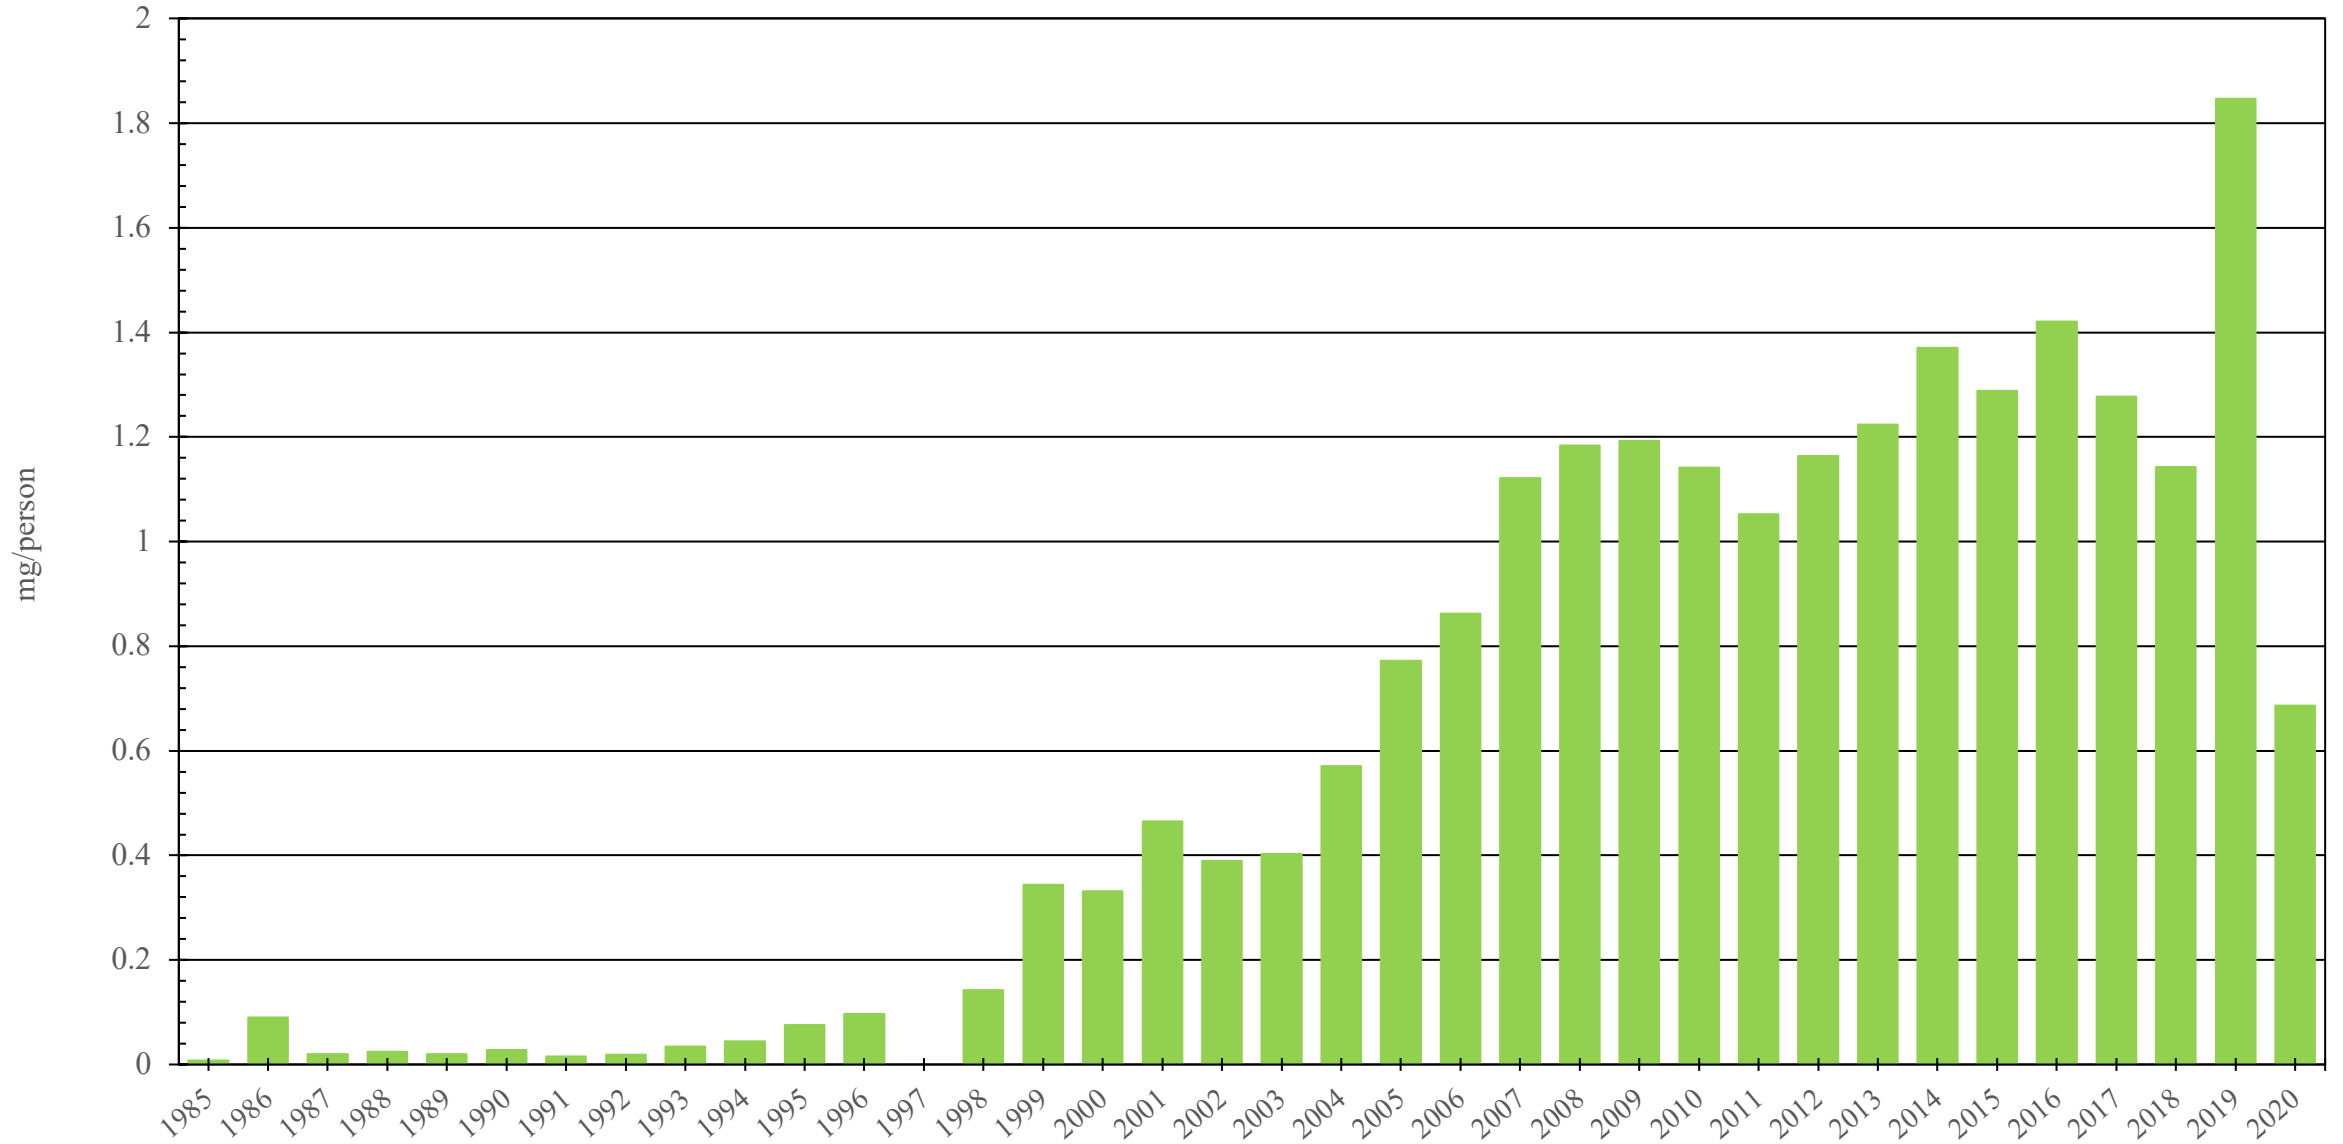

Iceland

Fentanyl Consumption (mg/person), 1985 - 2020

Sources: International Narcotics Control Board (data); The World Bank (population)

Created by: Walther Global Palliative Care & Supportive Oncology, Indiana University Simon Comprehensive Cancer Center, 2022