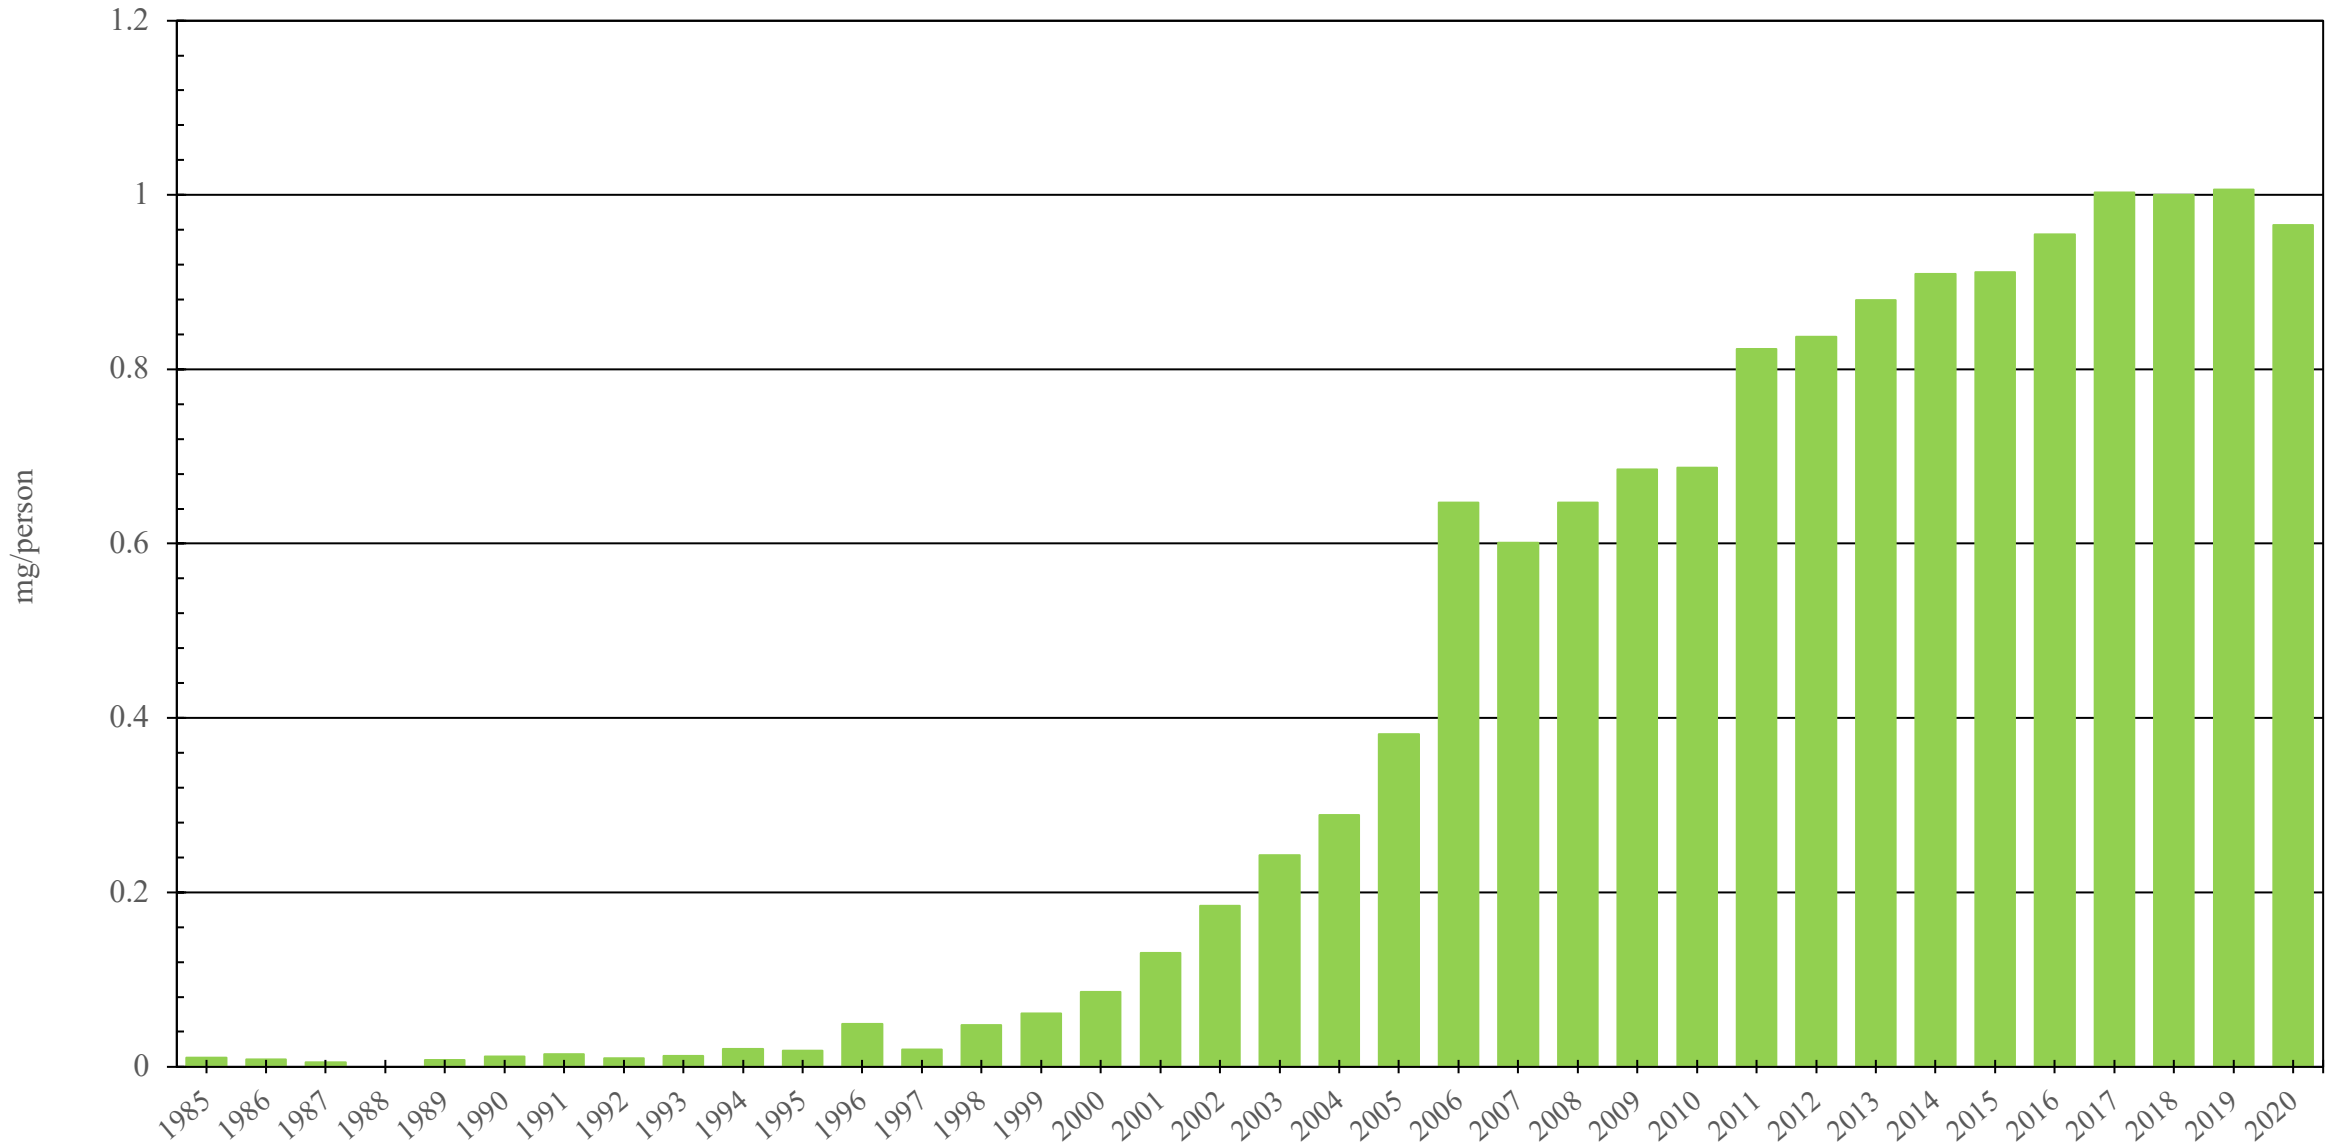

# Hungary

Fentanyl Consumption (mg/person), 1985 - 2020

Sources: International Narcotics Control Board (data); The World Bank (population)

Created by: Walther Global Palliative Care & Supportive Oncology, Indiana University Simon Comprehensive Cancer Center, 2022