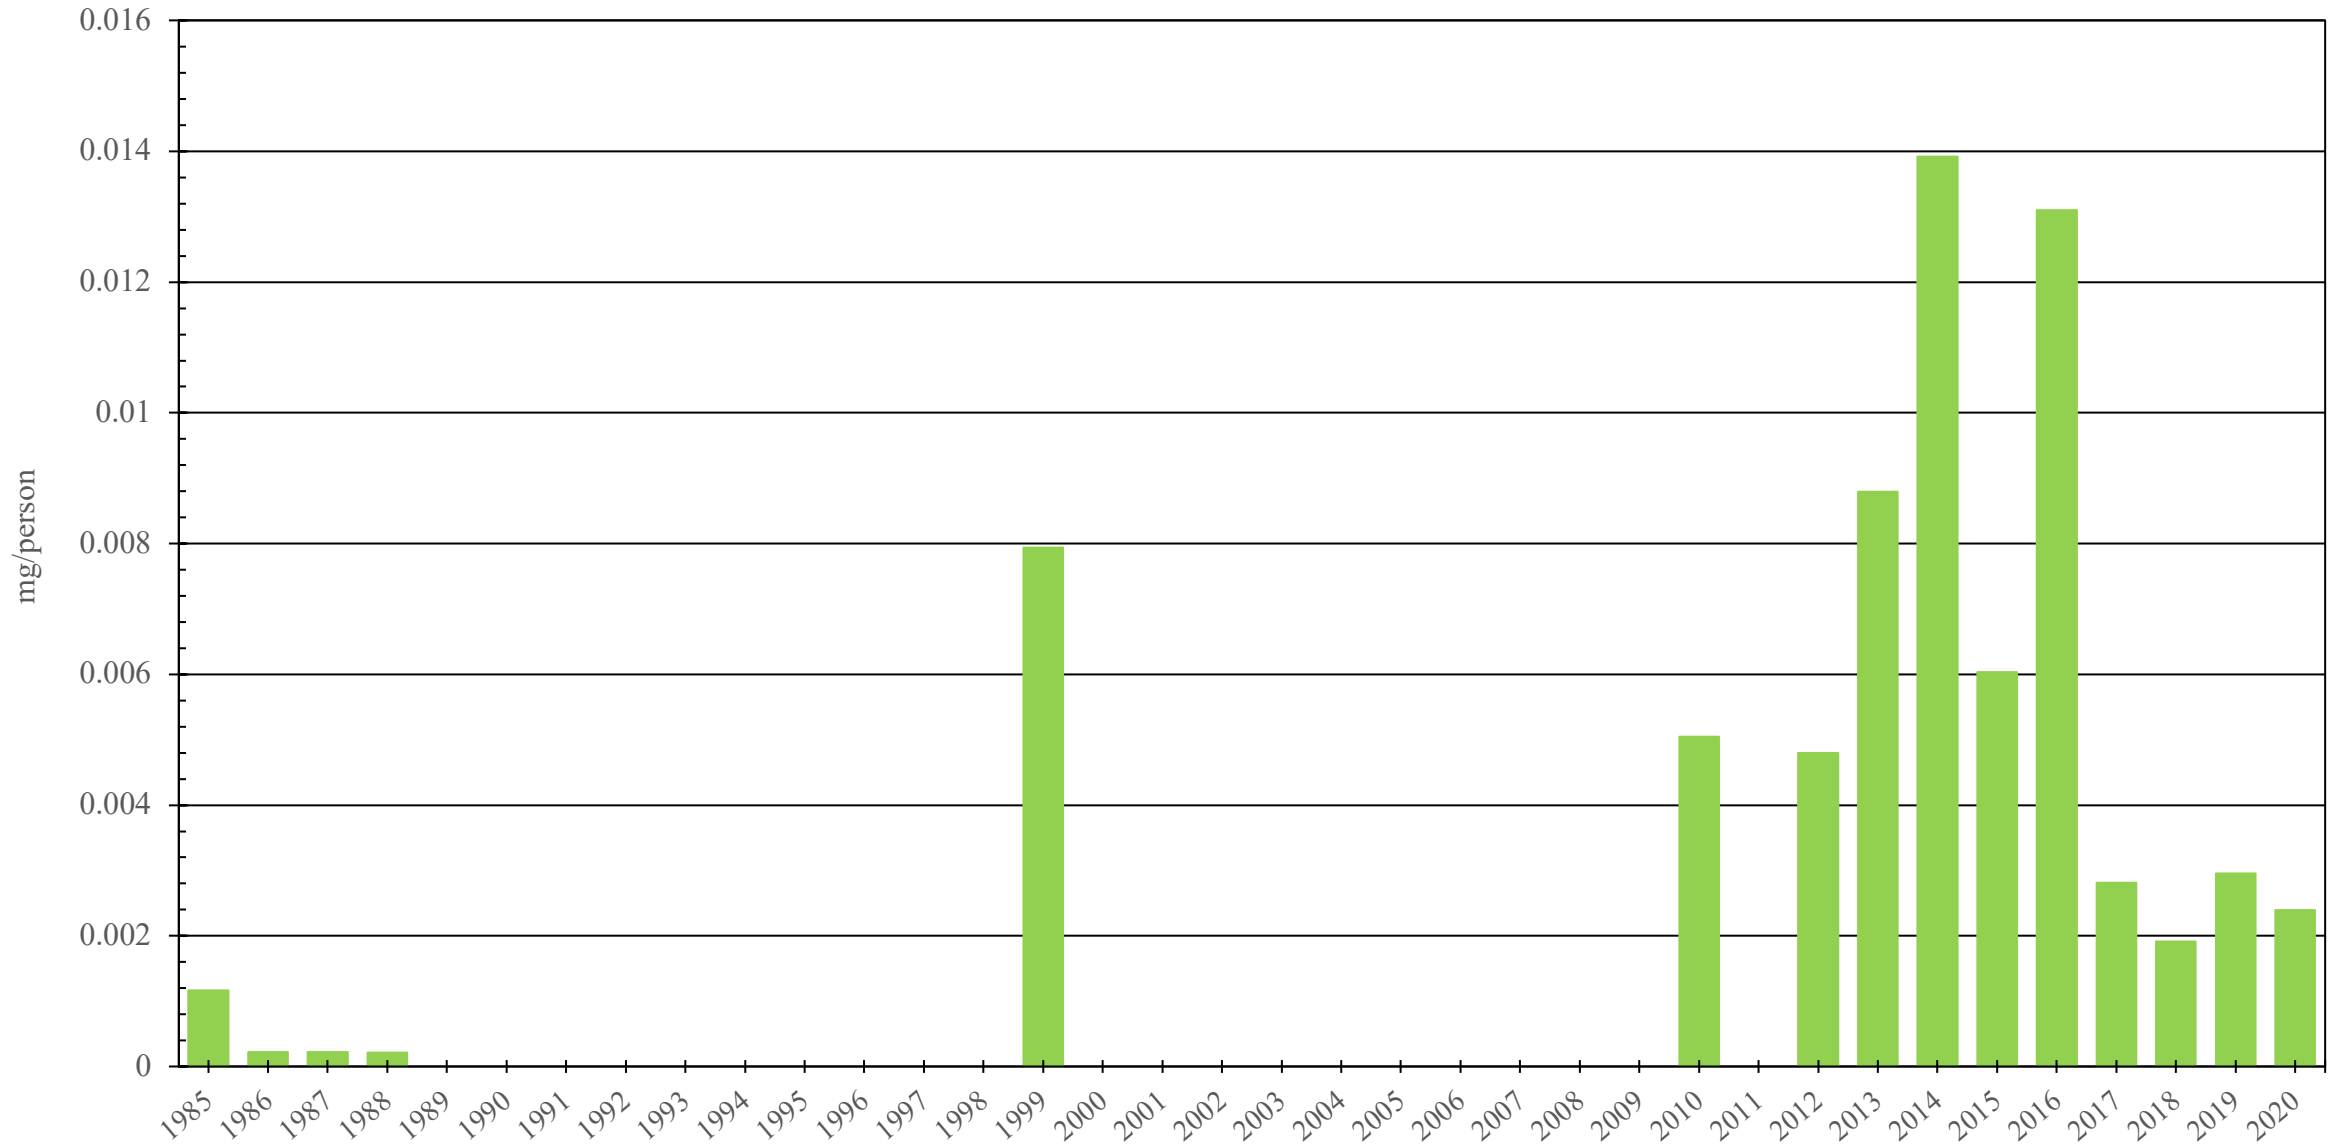

Honduras

Fentanyl Consumption (mg/person), 1985 - 2020

Sources: International Narcotics Control Board (data); The World Bank (population)

Created by: Walther Global Palliative Care & Supportive Oncology, Indiana University Simon Comprehensive Cancer Center, 2022