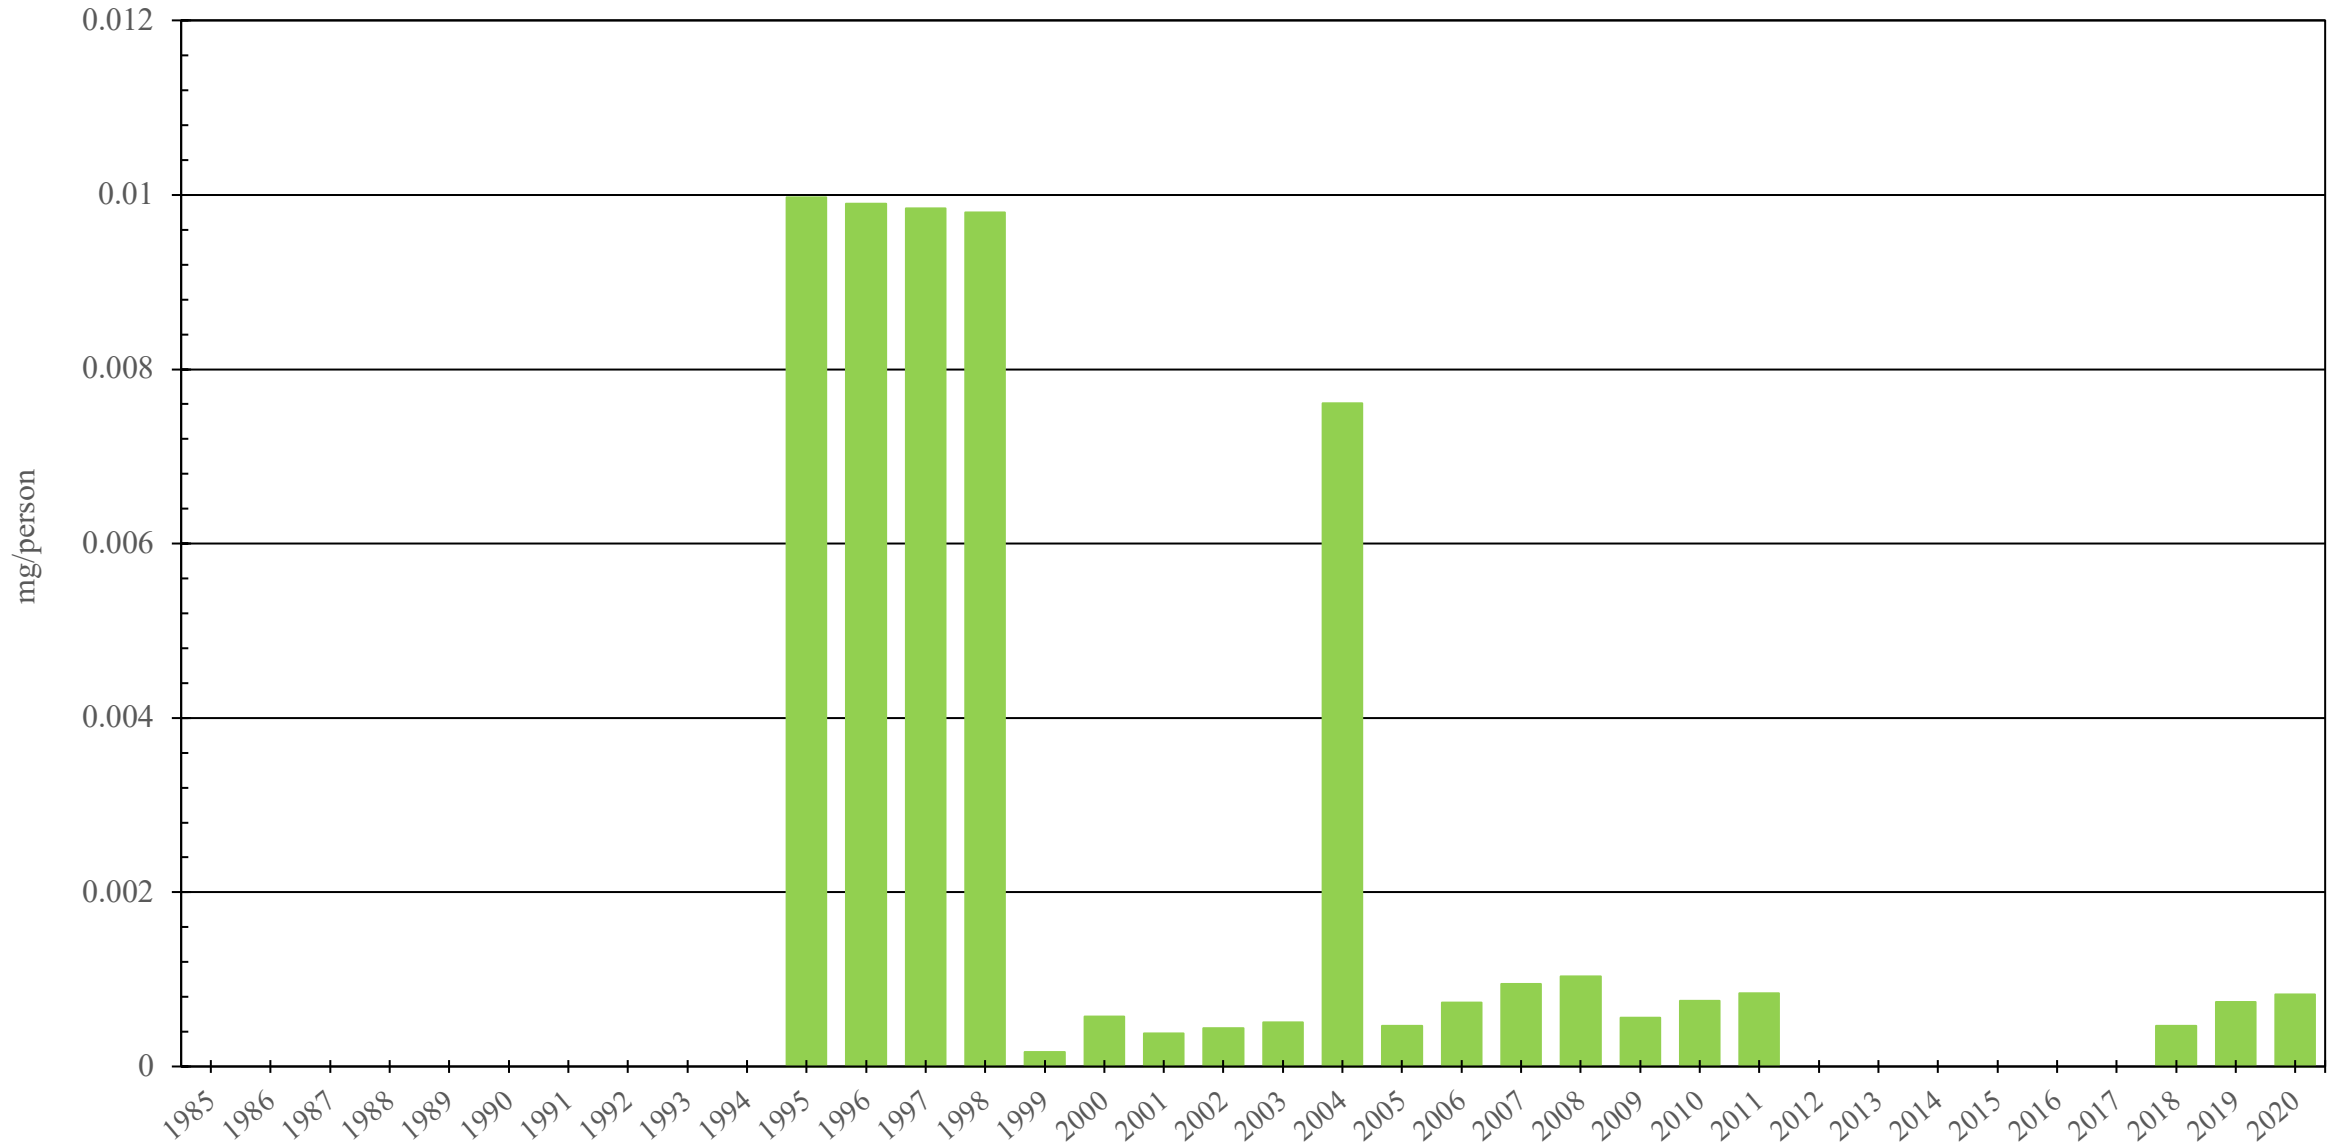

Grenada

Fentanyl Consumption (mg/person), 1985 - 2020

Sources: International Narcotics Control Board (data); The World Bank (population)

Created by: Walther Global Palliative Care & Supportive Oncology, Indiana University Simon Comprehensive Cancer Center, 2022