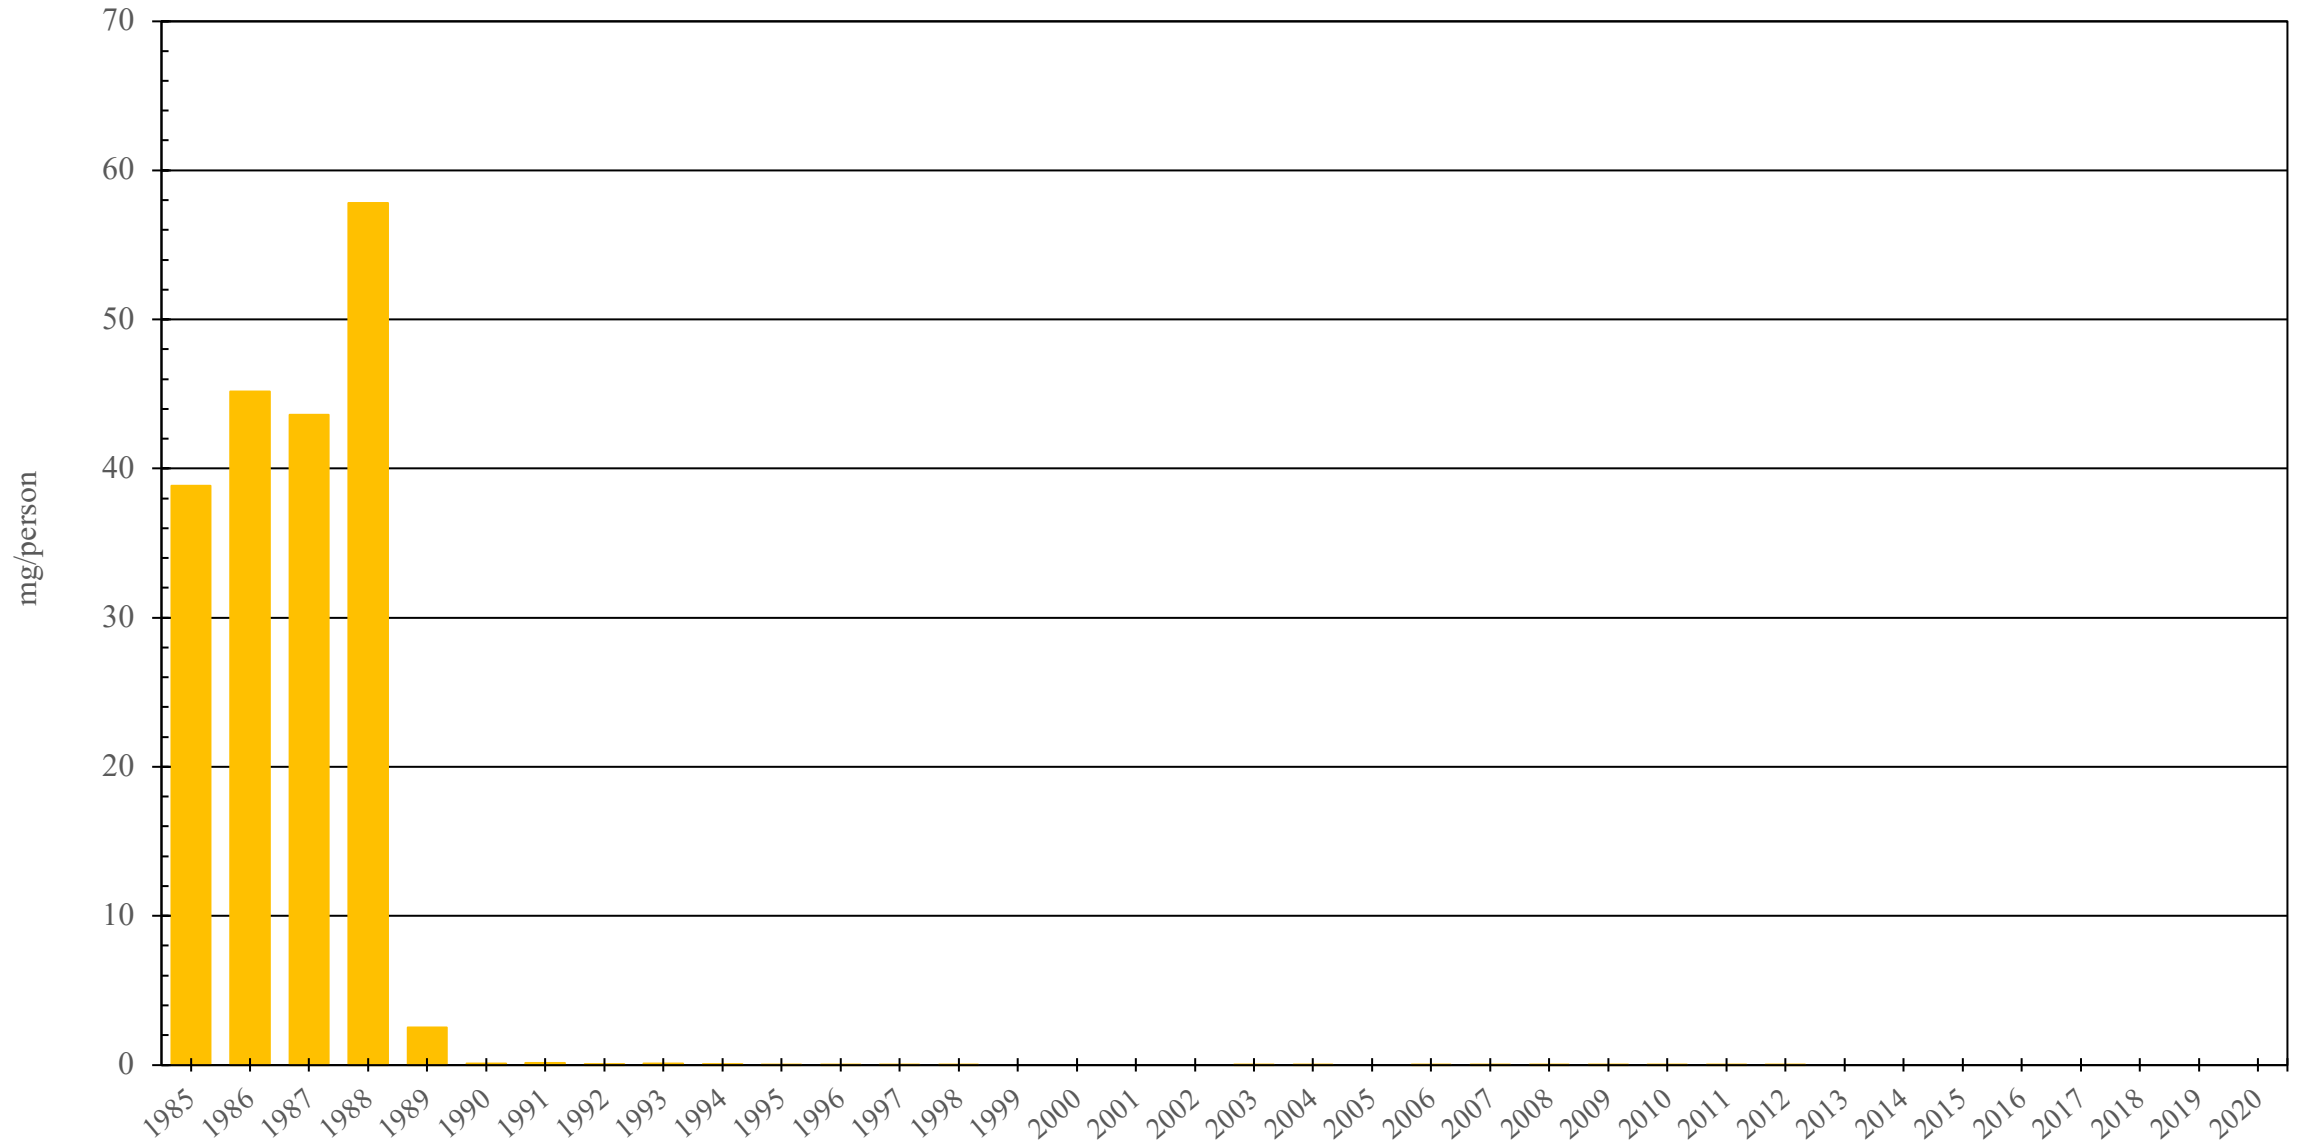

# Greece

Codeine Consumption (mg/person), 1985 - 2020

Sources: International Narcotics Control Board (data); The World Bank (population)

Created by: Walther Global Palliative Care & Supportive Oncology, Indiana University Simon Comprehensive Cancer Center, 2022