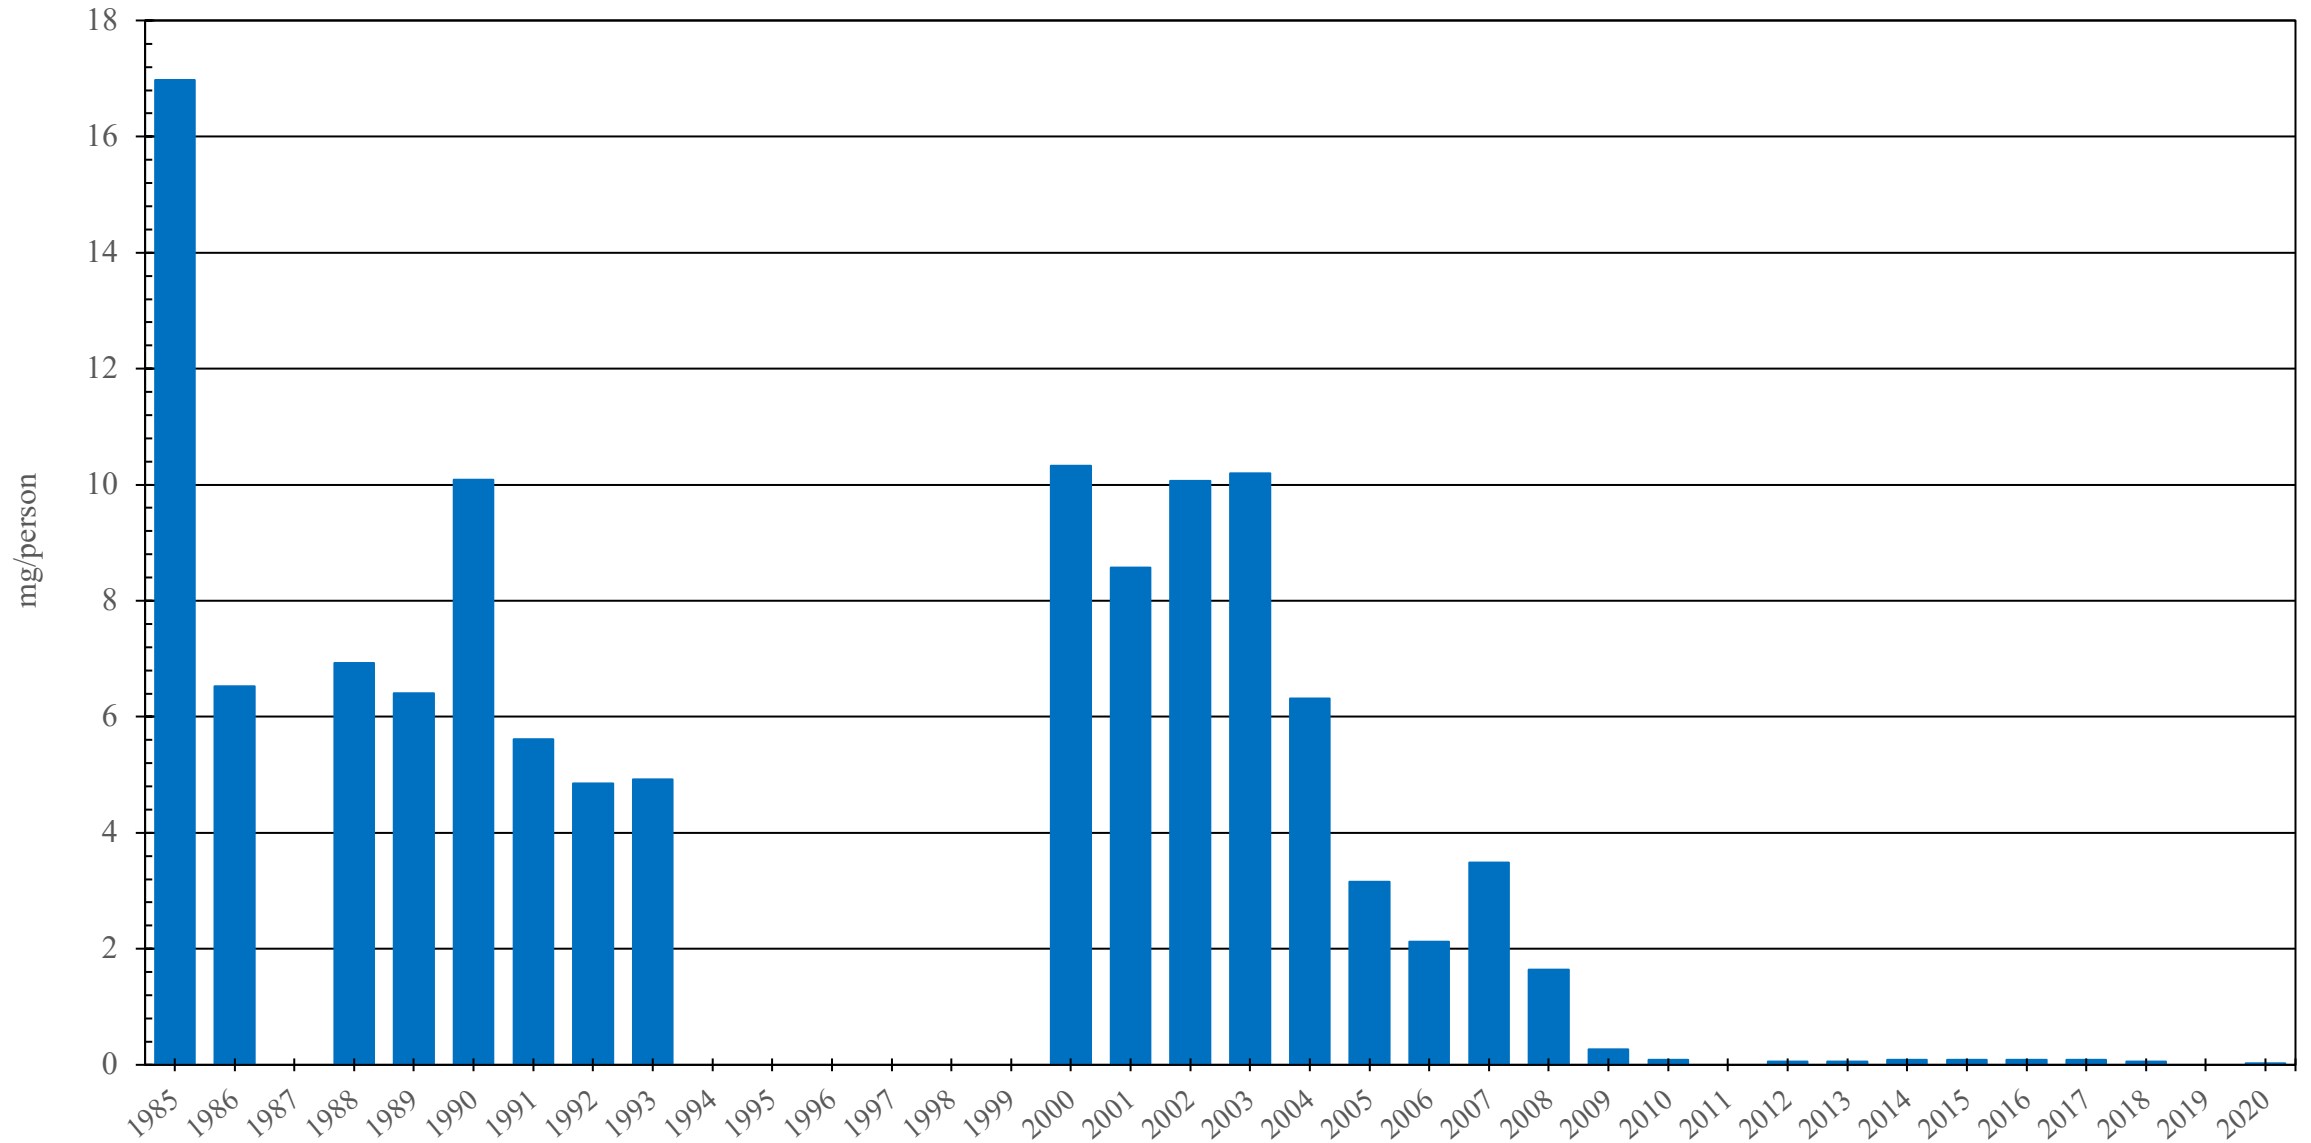

# Gibraltar

Pethidine Consumption (mg/person), 1985 - 2020

Sources: International Narcotics Control Board (data); The World Bank (population)

Created by: Walther Global Palliative Care & Supportive Oncology, Indiana University Simon Comprehensive Cancer Center, 2022