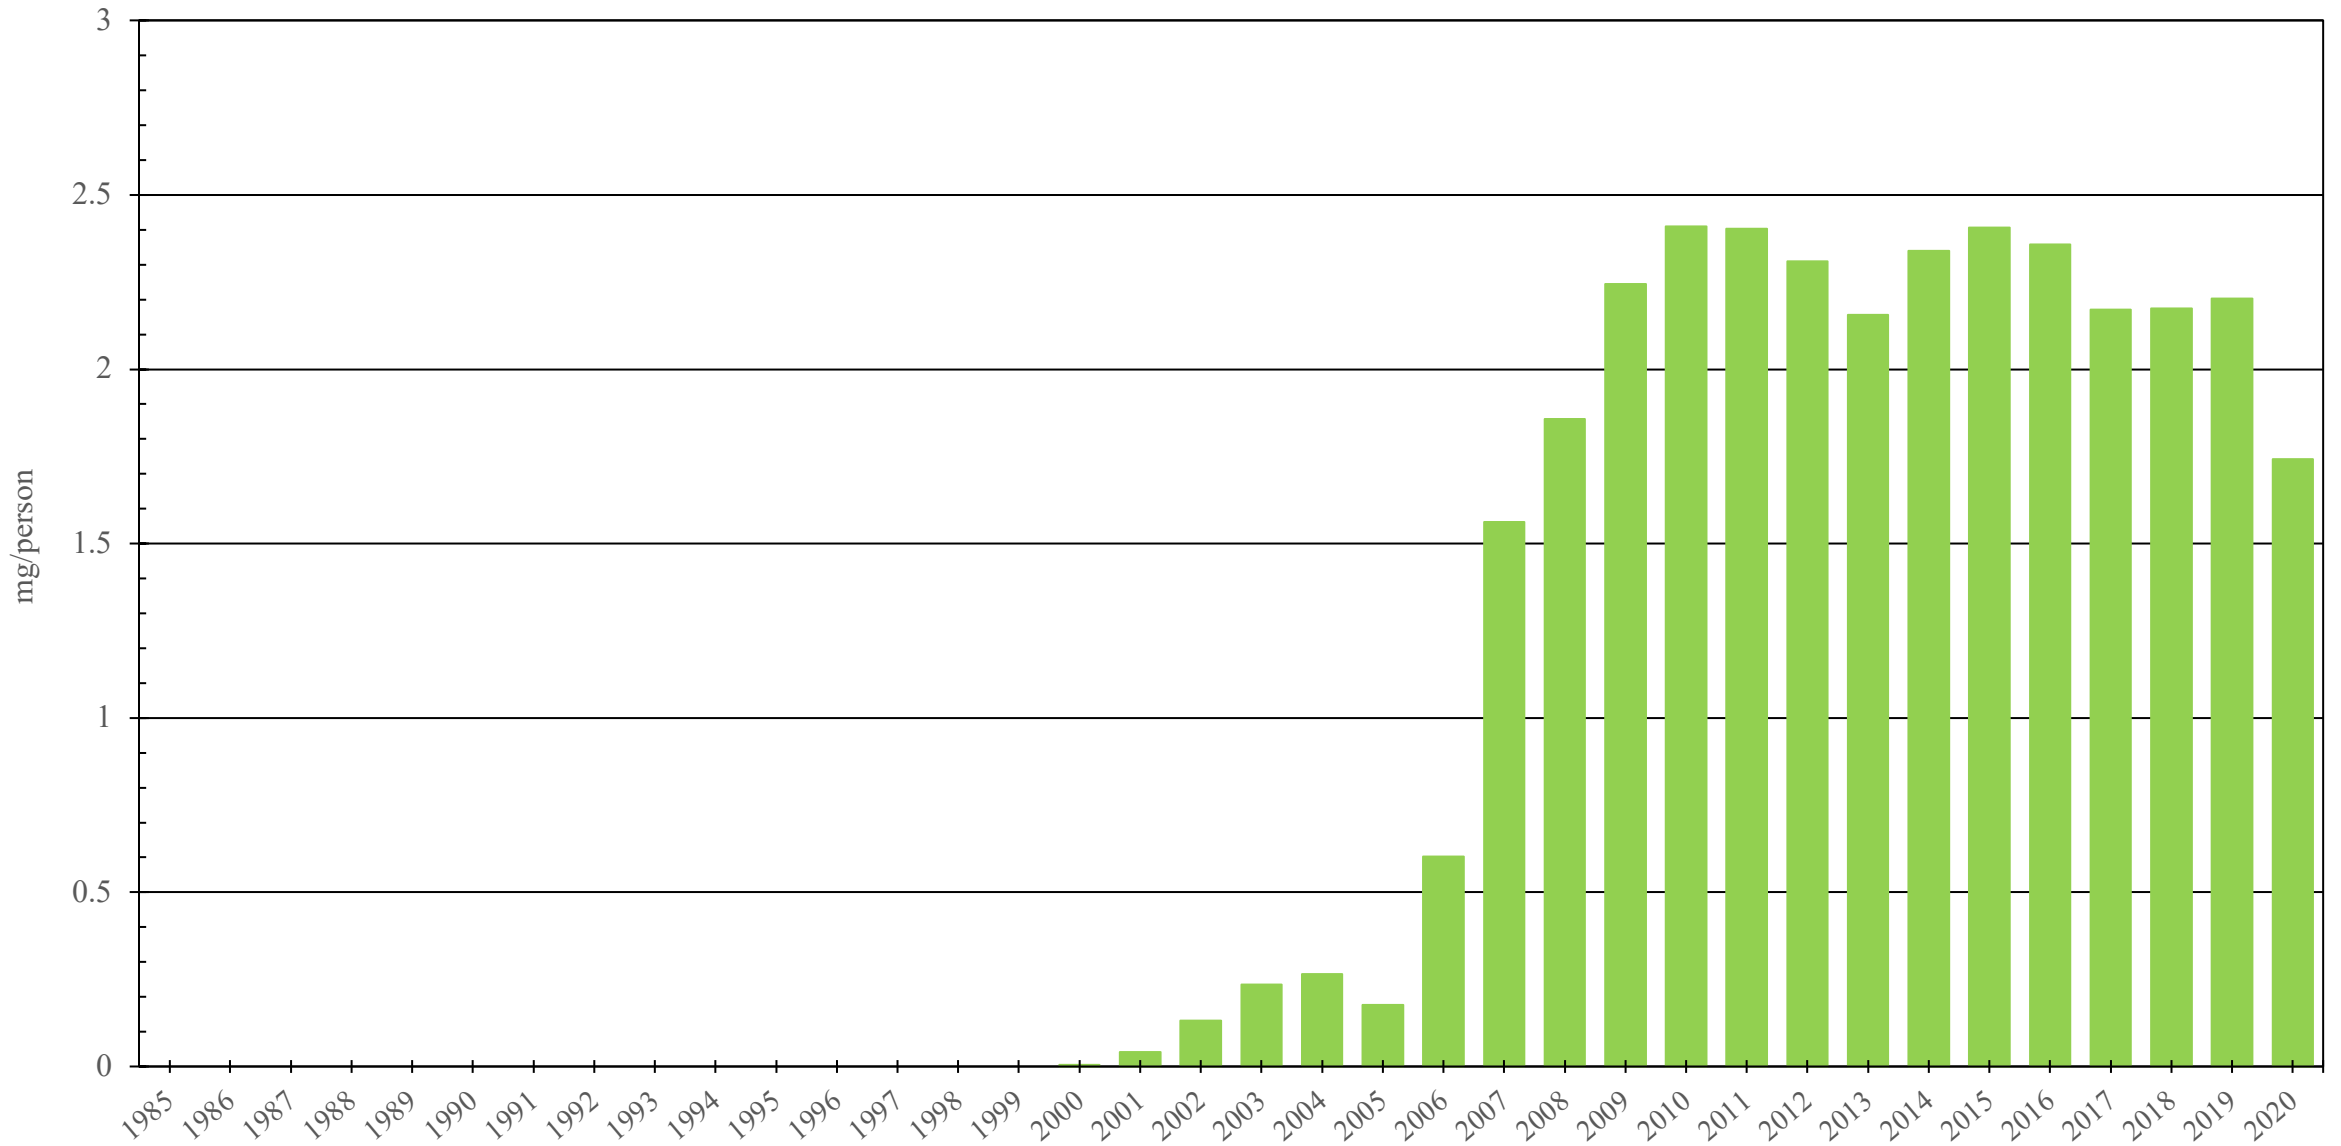

Gibraltar

Fentanyl Consumption (mg/person), 1985 - 2020

Sources: International Narcotics Control Board (data); The World Bank (population)

Created by: Walther Global Palliative Care & Supportive Oncology, Indiana University Simon Comprehensive Cancer Center, 2022