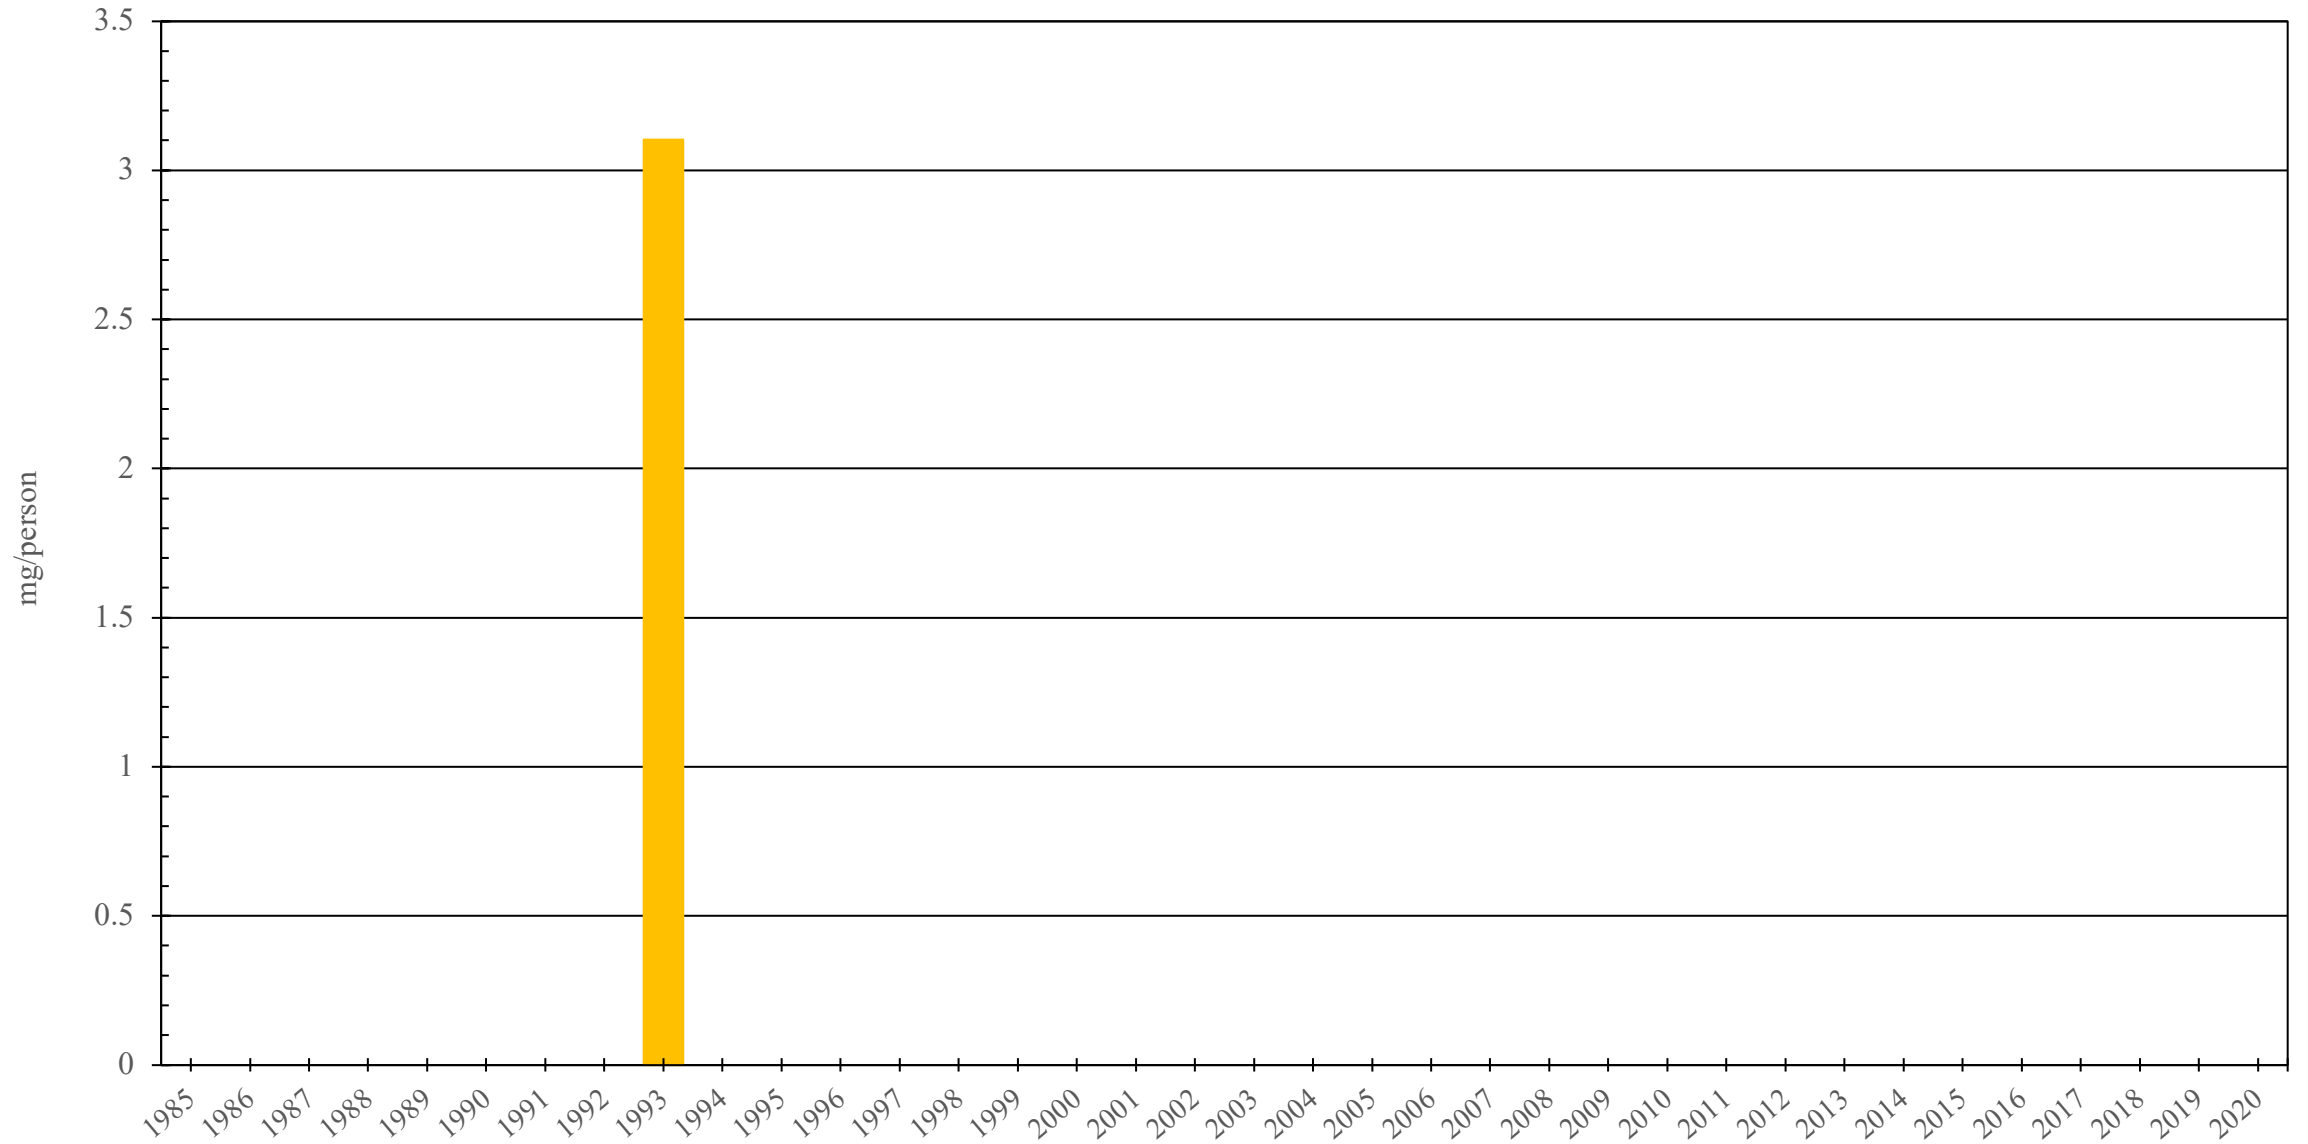

# Gibraltar

Codeine Consumption (mg/person), 1985 - 2020

Sources: International Narcotics Control Board (data); The World Bank (population)

Created by: Walther Global Palliative Care & Supportive Oncology, Indiana University Simon Comprehensive Cancer Center, 2022