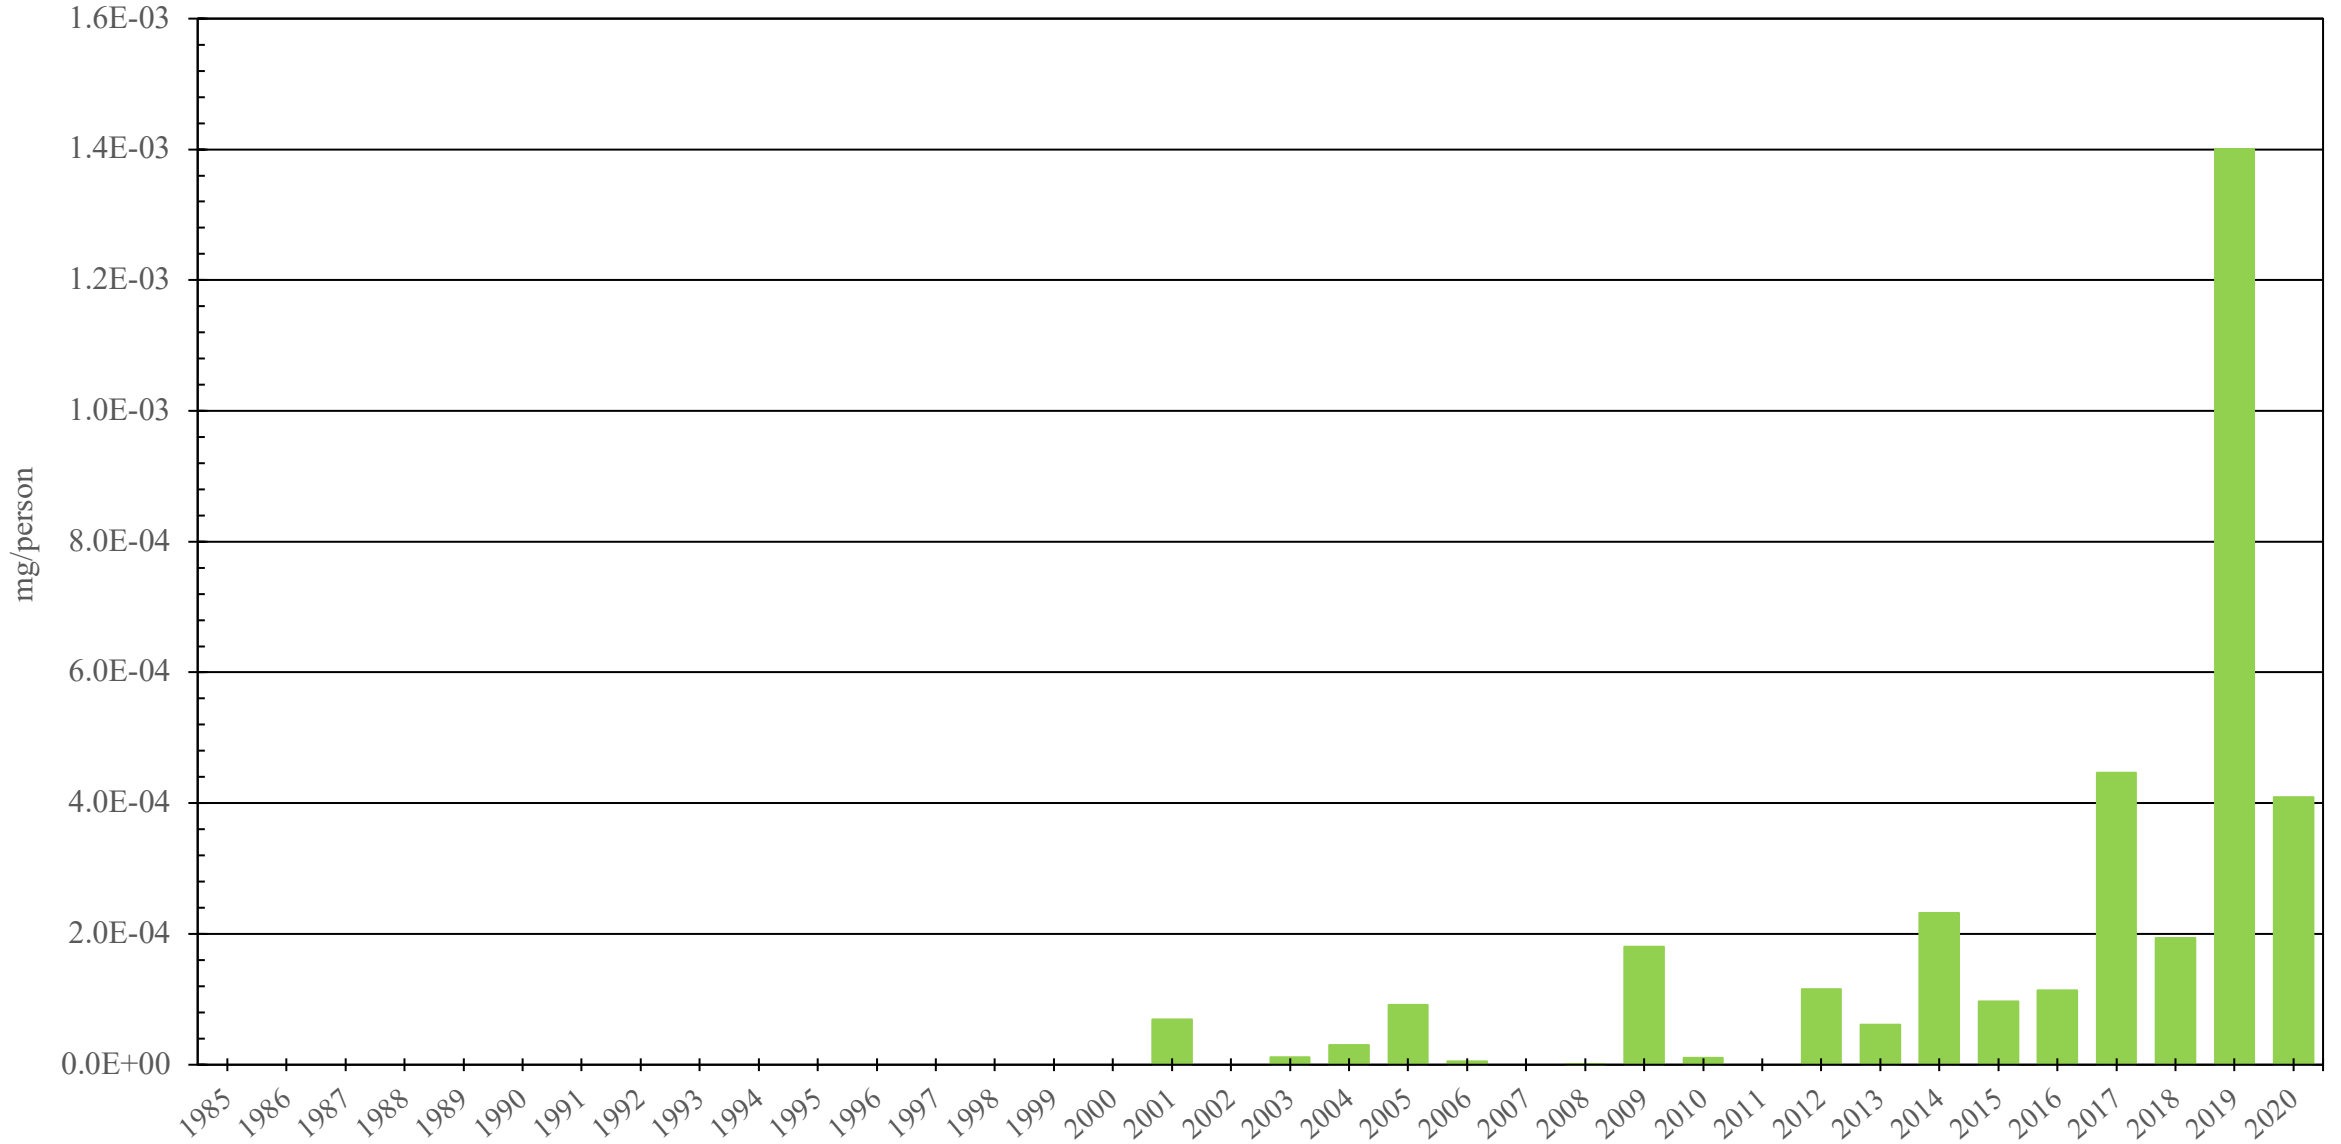

# Ghana

Fentanyl Consumption (mg/person), 1985 - 2020

Sources: International Narcotics Control Board (data); The World Bank (population)

Created by: Walther Global Palliative Care & Supportive Oncology, Indiana University Simon Comprehensive Cancer Center, 2022