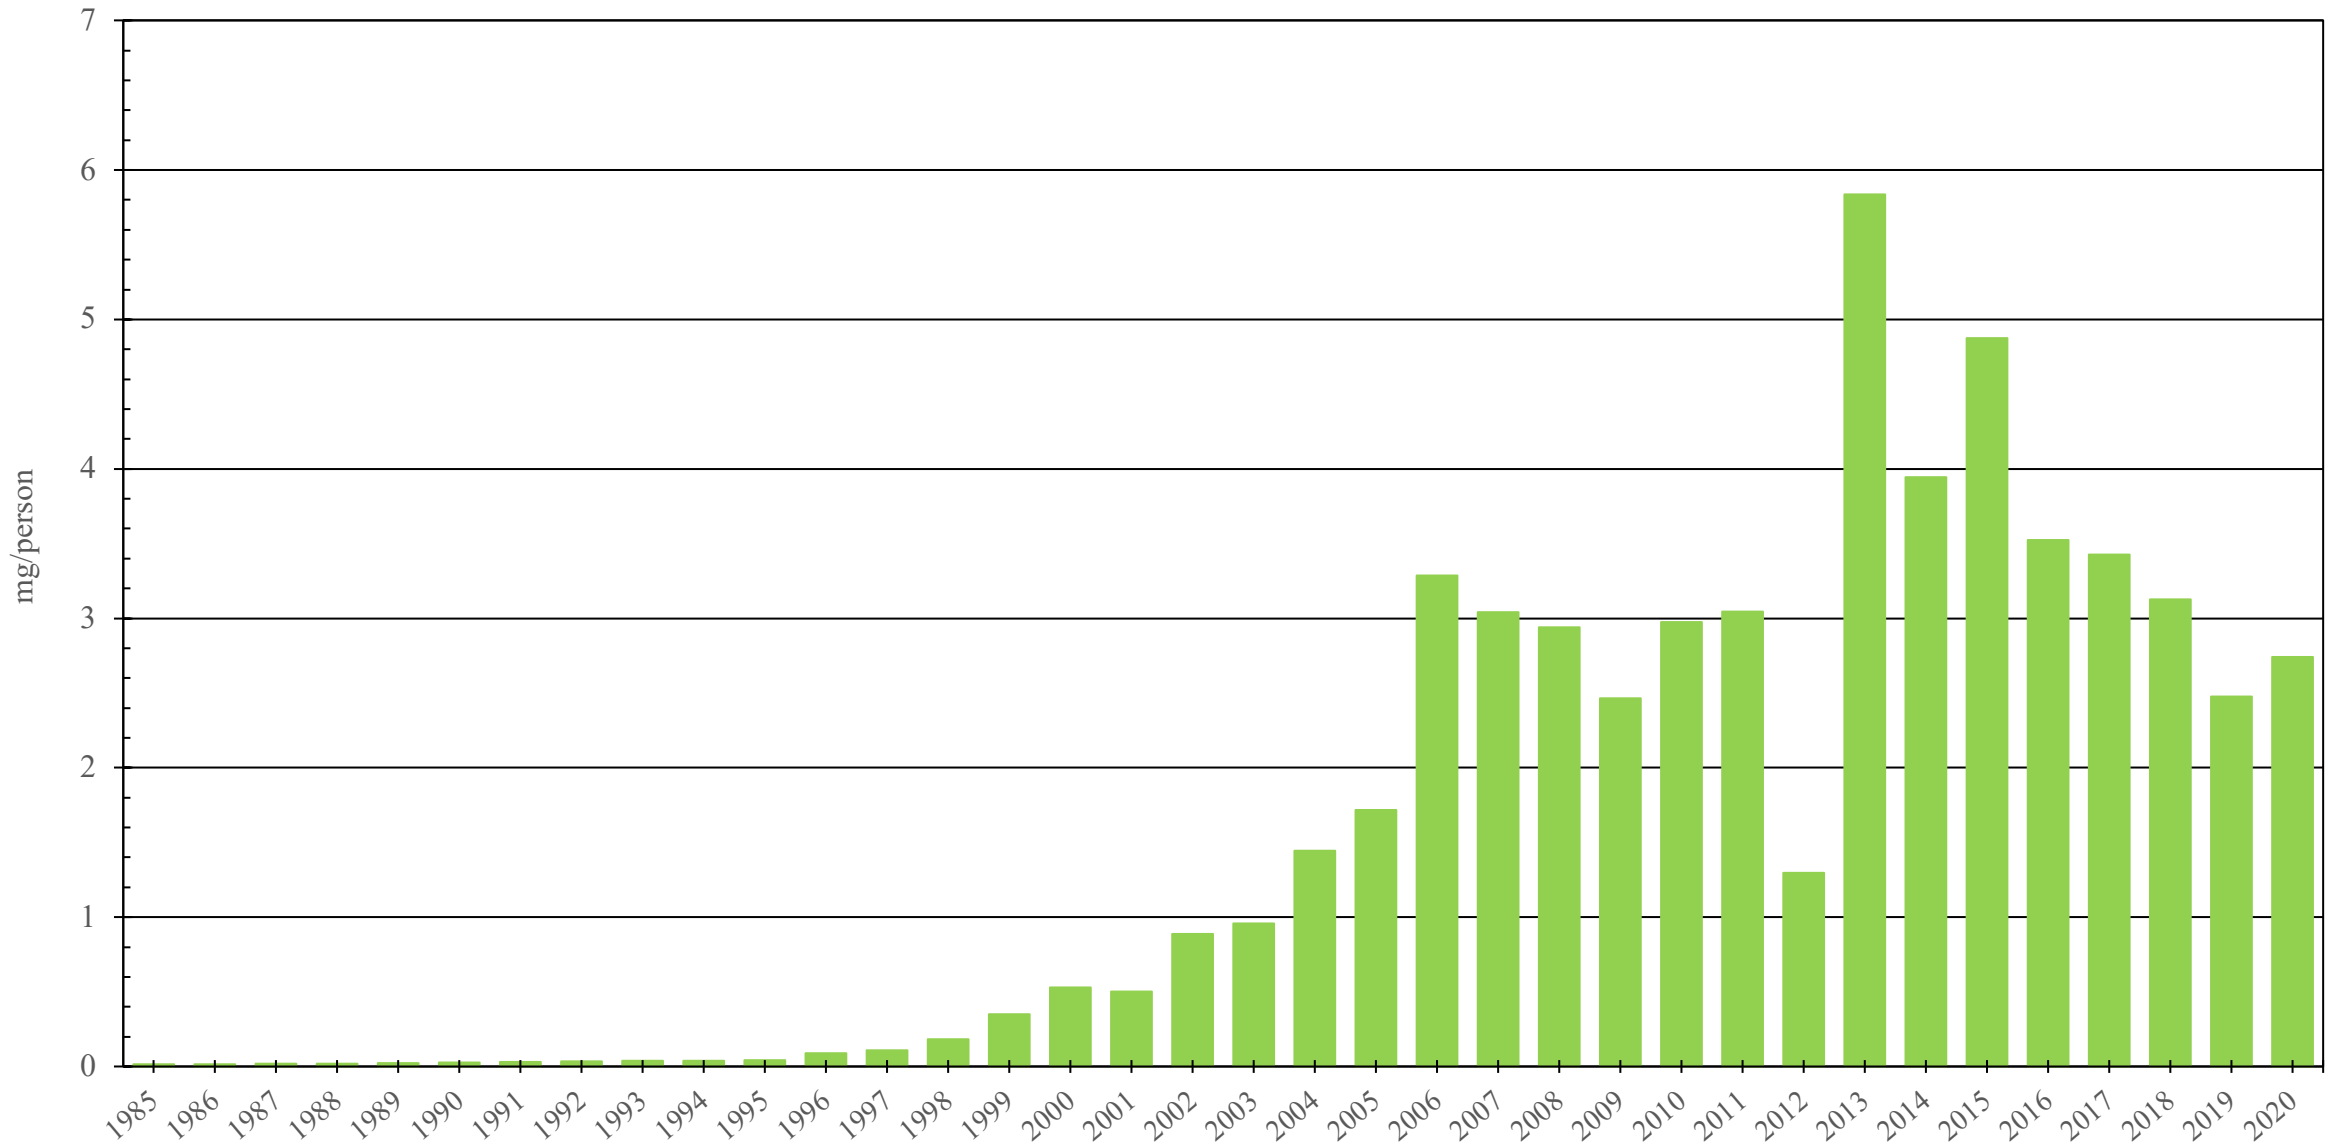

# Germany

Fentanyl Consumption (mg/person), 1985 - 2020

Sources: International Narcotics Control Board (data); The World Bank (population)

Created by: Walther Global Palliative Care & Supportive Oncology, Indiana University Simon Comprehensive Cancer Center, 2022