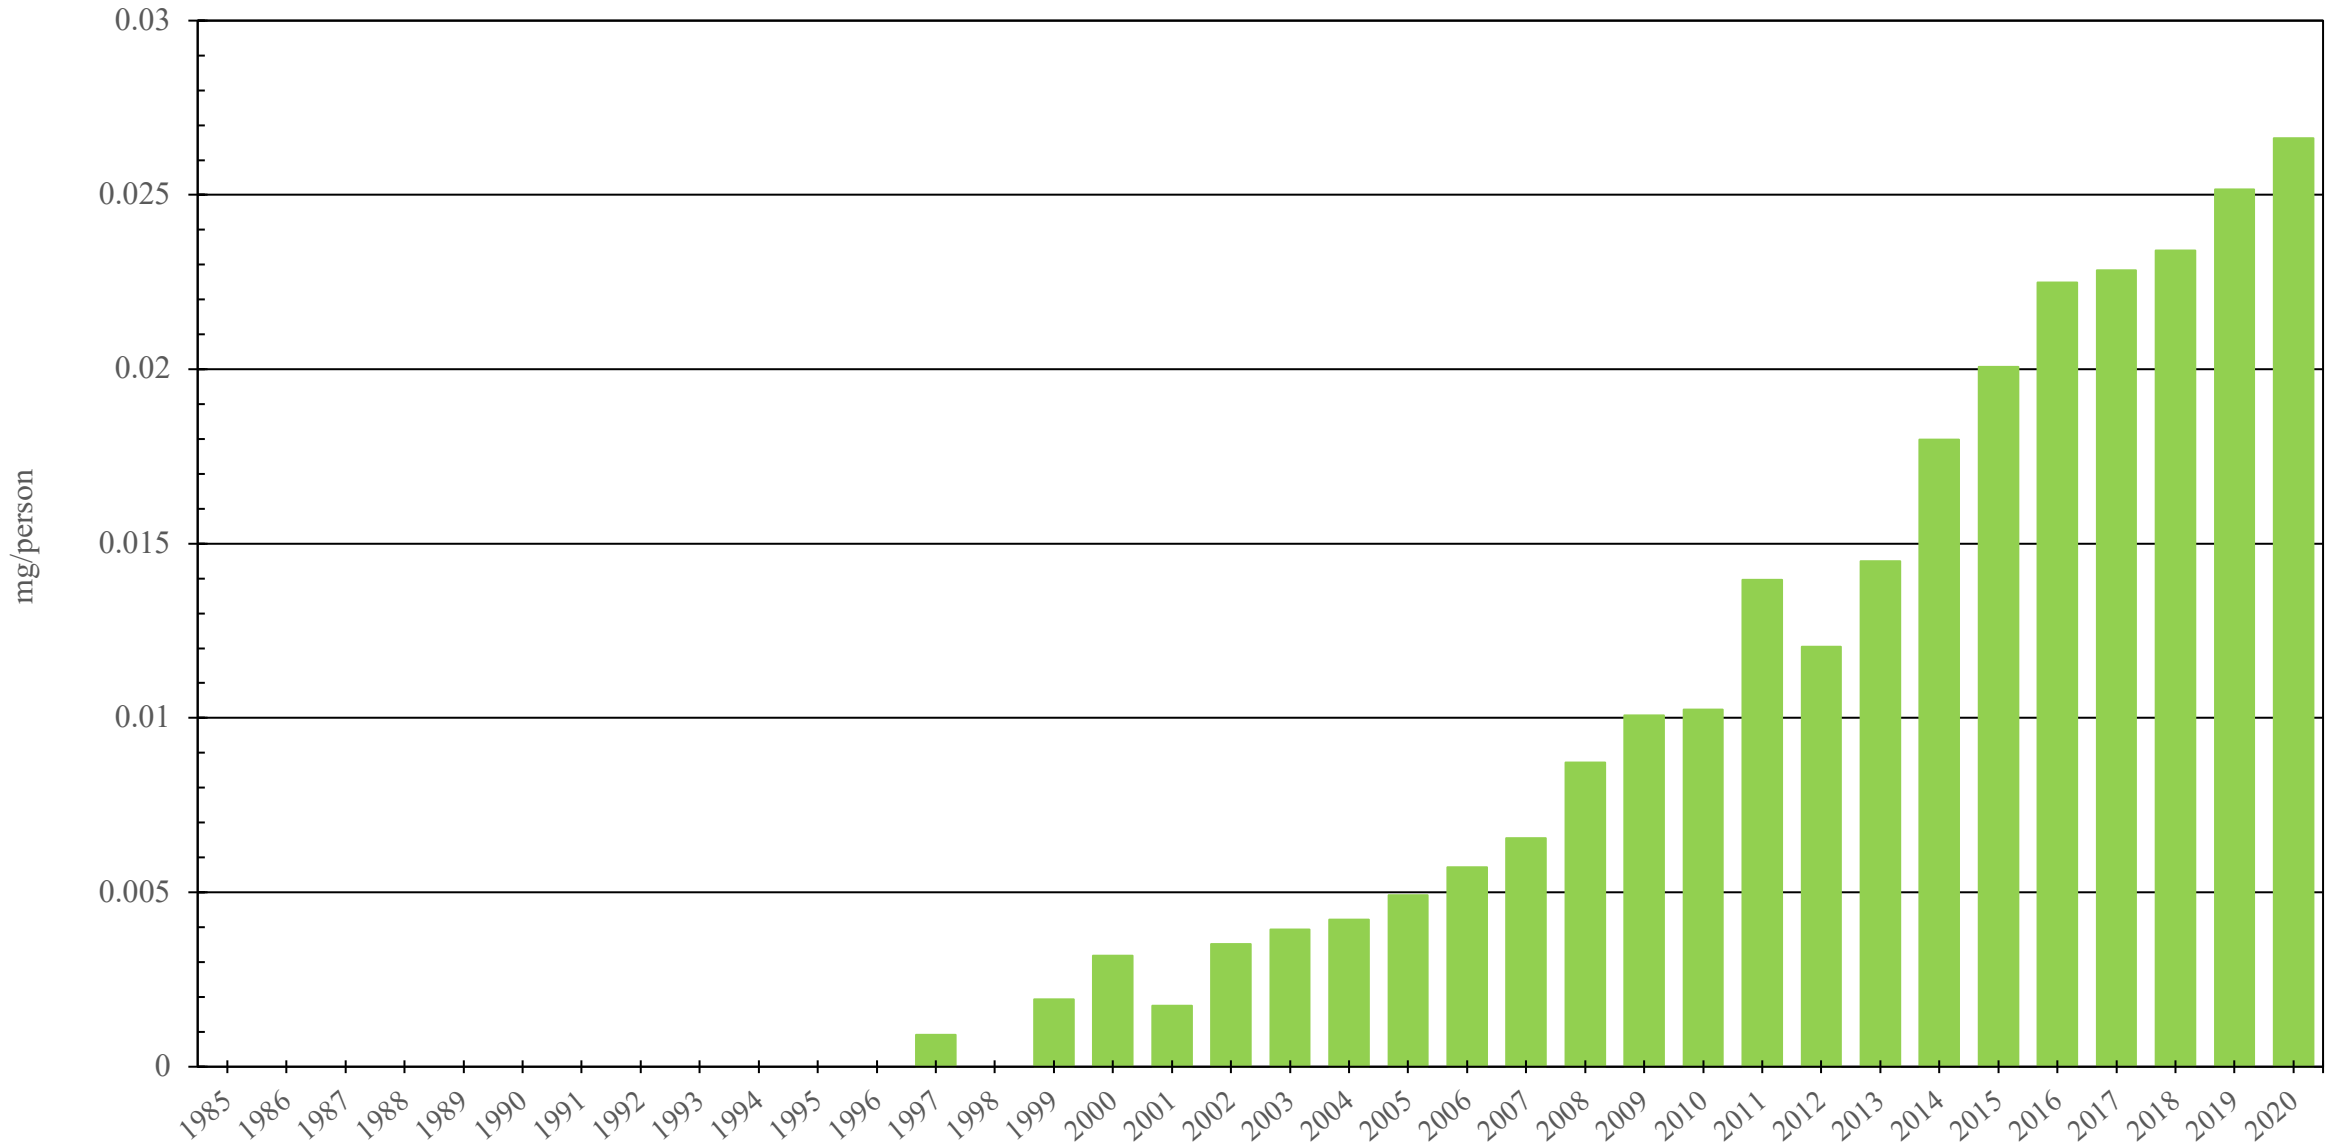

# Georgia

Fentanyl Consumption (mg/person), 1985 - 2020

Sources: International Narcotics Control Board (data); The World Bank (population)

Created by: Walther Global Palliative Care & Supportive Oncology, Indiana University Simon Comprehensive Cancer Center, 2022