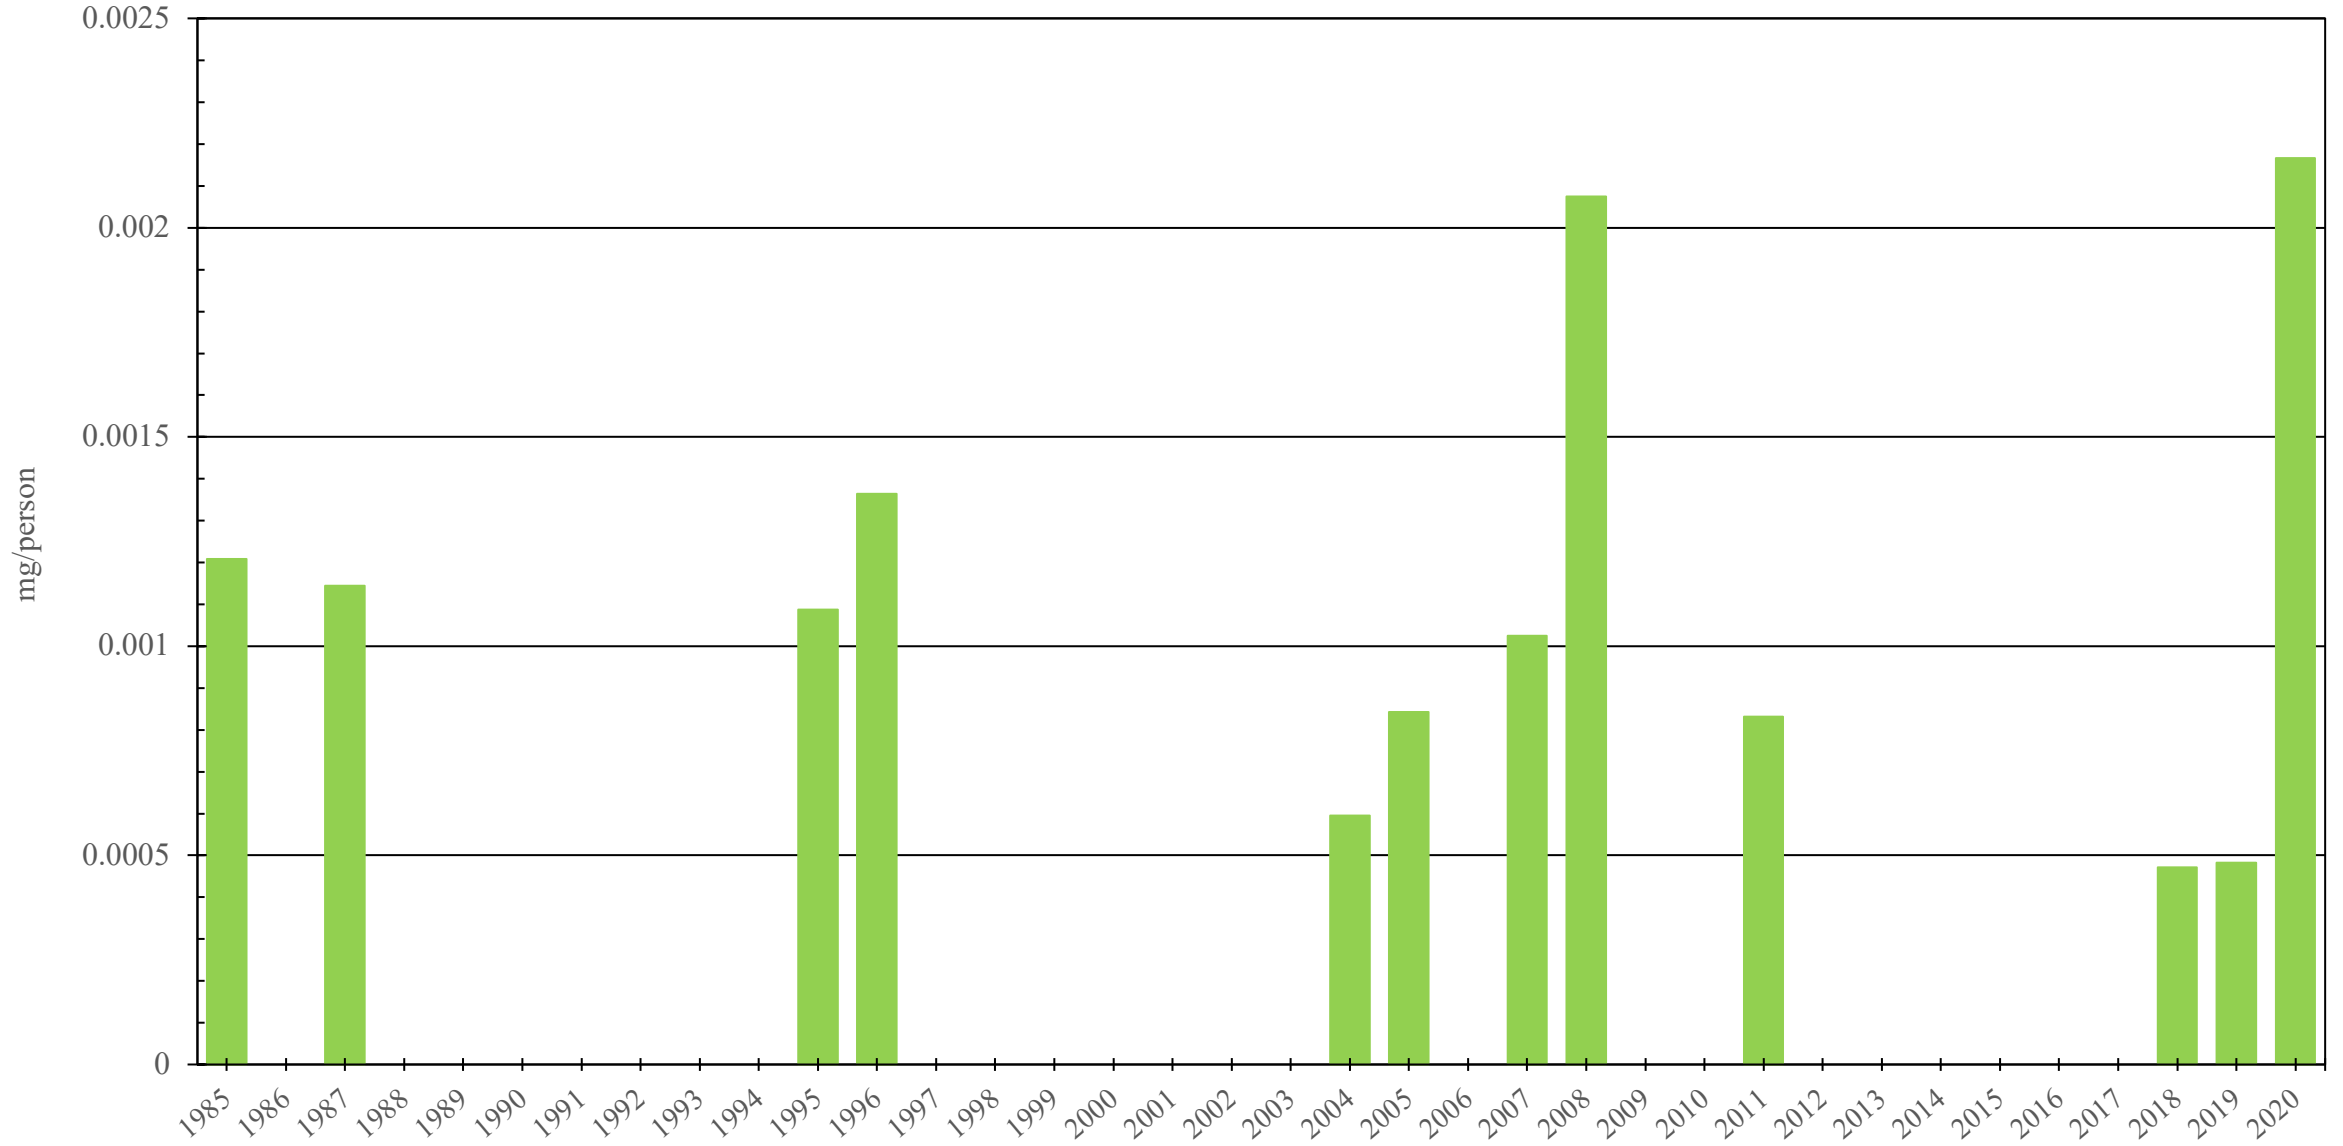

# Gabon

Fentanyl Consumption (mg/person), 1985 - 2020

Sources: International Narcotics Control Board (data); The World Bank (population)

Created by: Walther Global Palliative Care & Supportive Oncology, Indiana University Simon Comprehensive Cancer Center, 2022