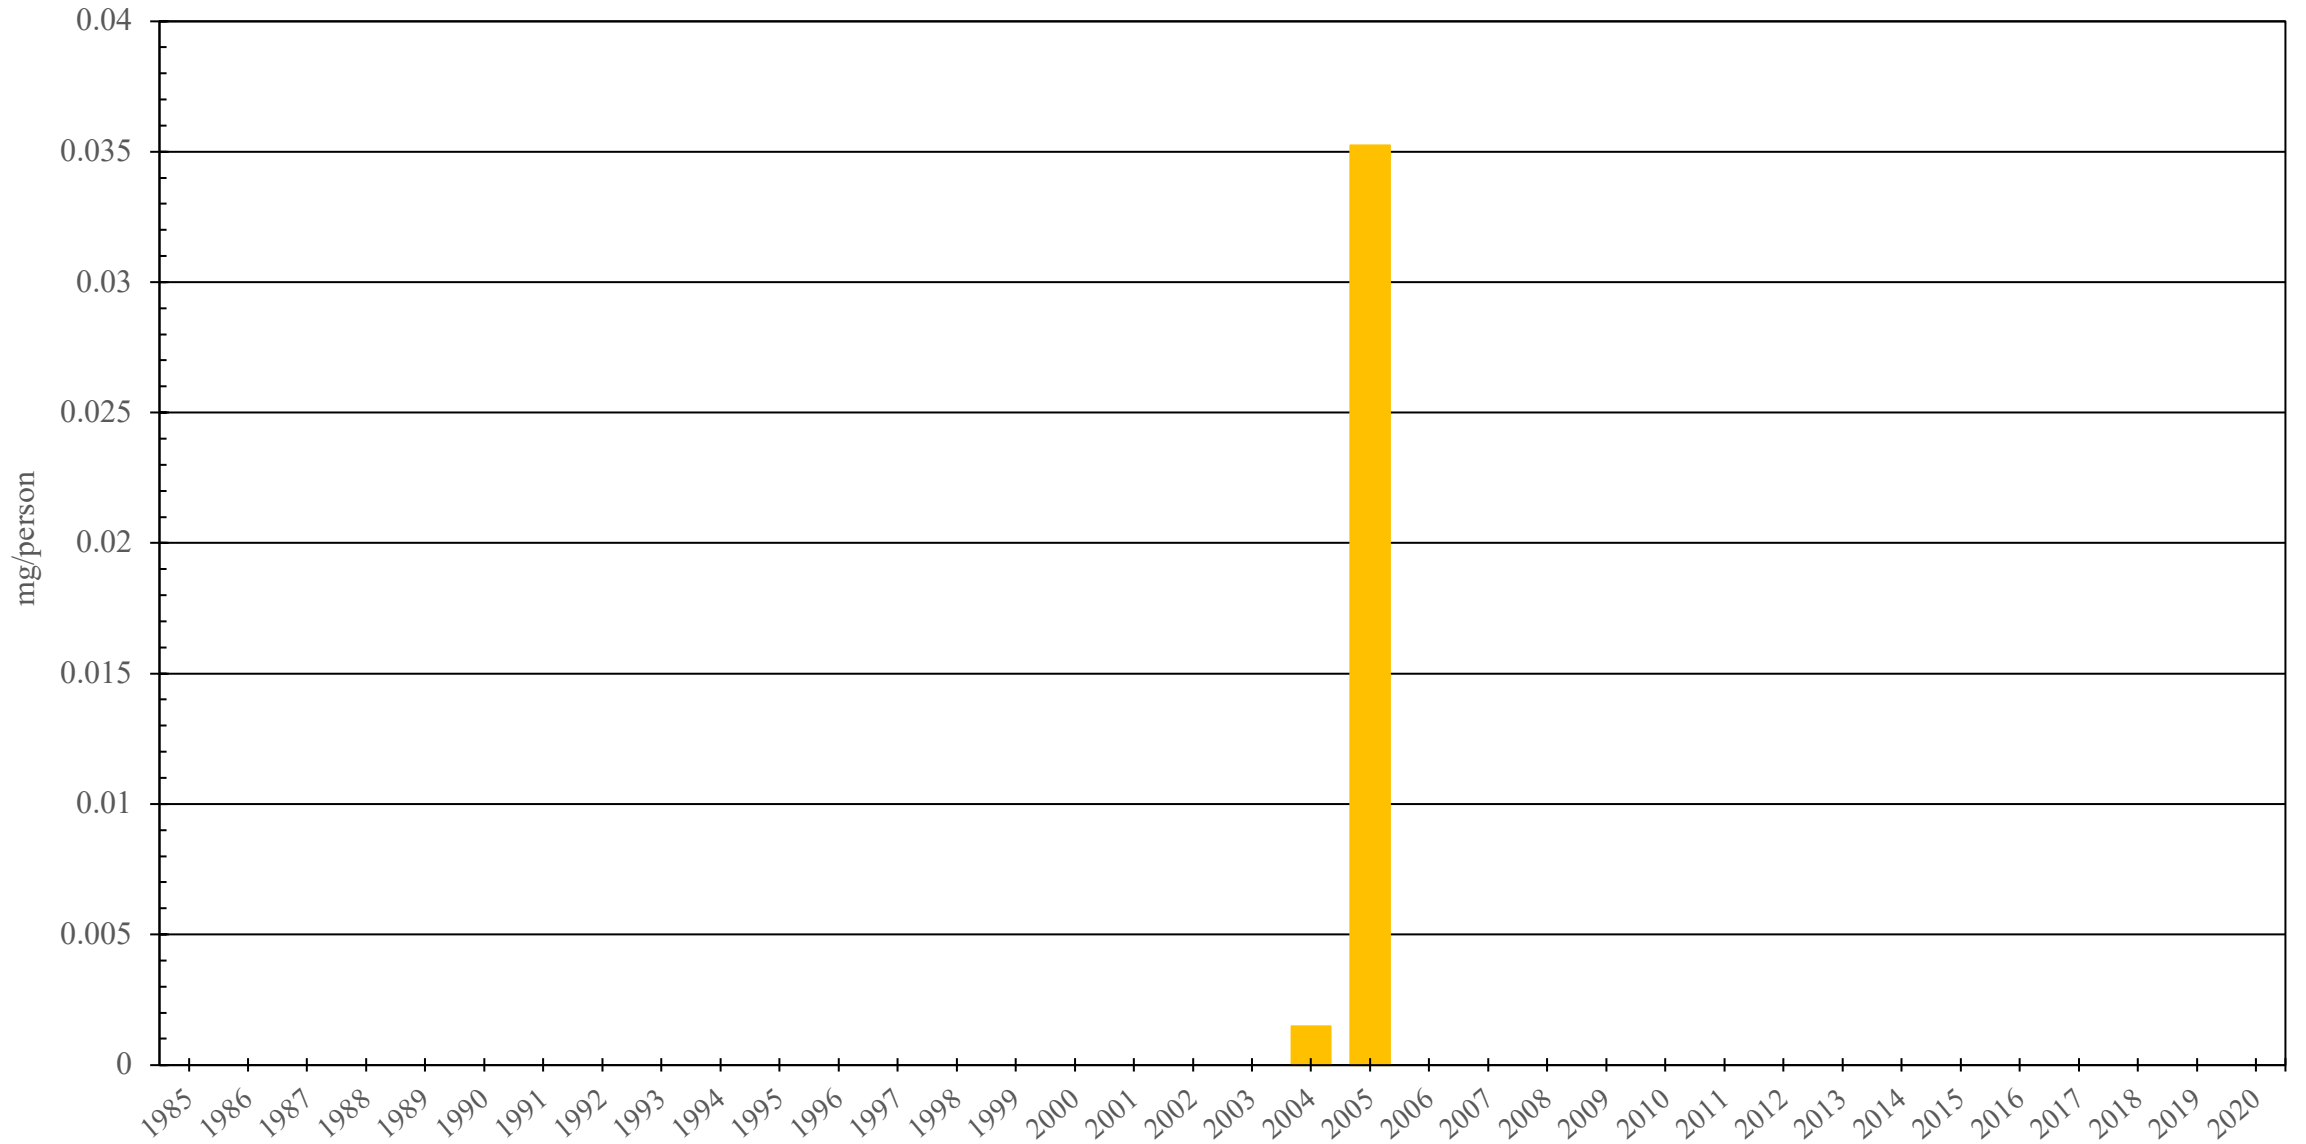

# Gabon

Codeine Consumption (mg/person), 1985 - 2020

Sources: International Narcotics Control Board (data); The World Bank (population)

Created by: Walther Global Palliative Care & Supportive Oncology, Indiana University Simon Comprehensive Cancer Center, 2022