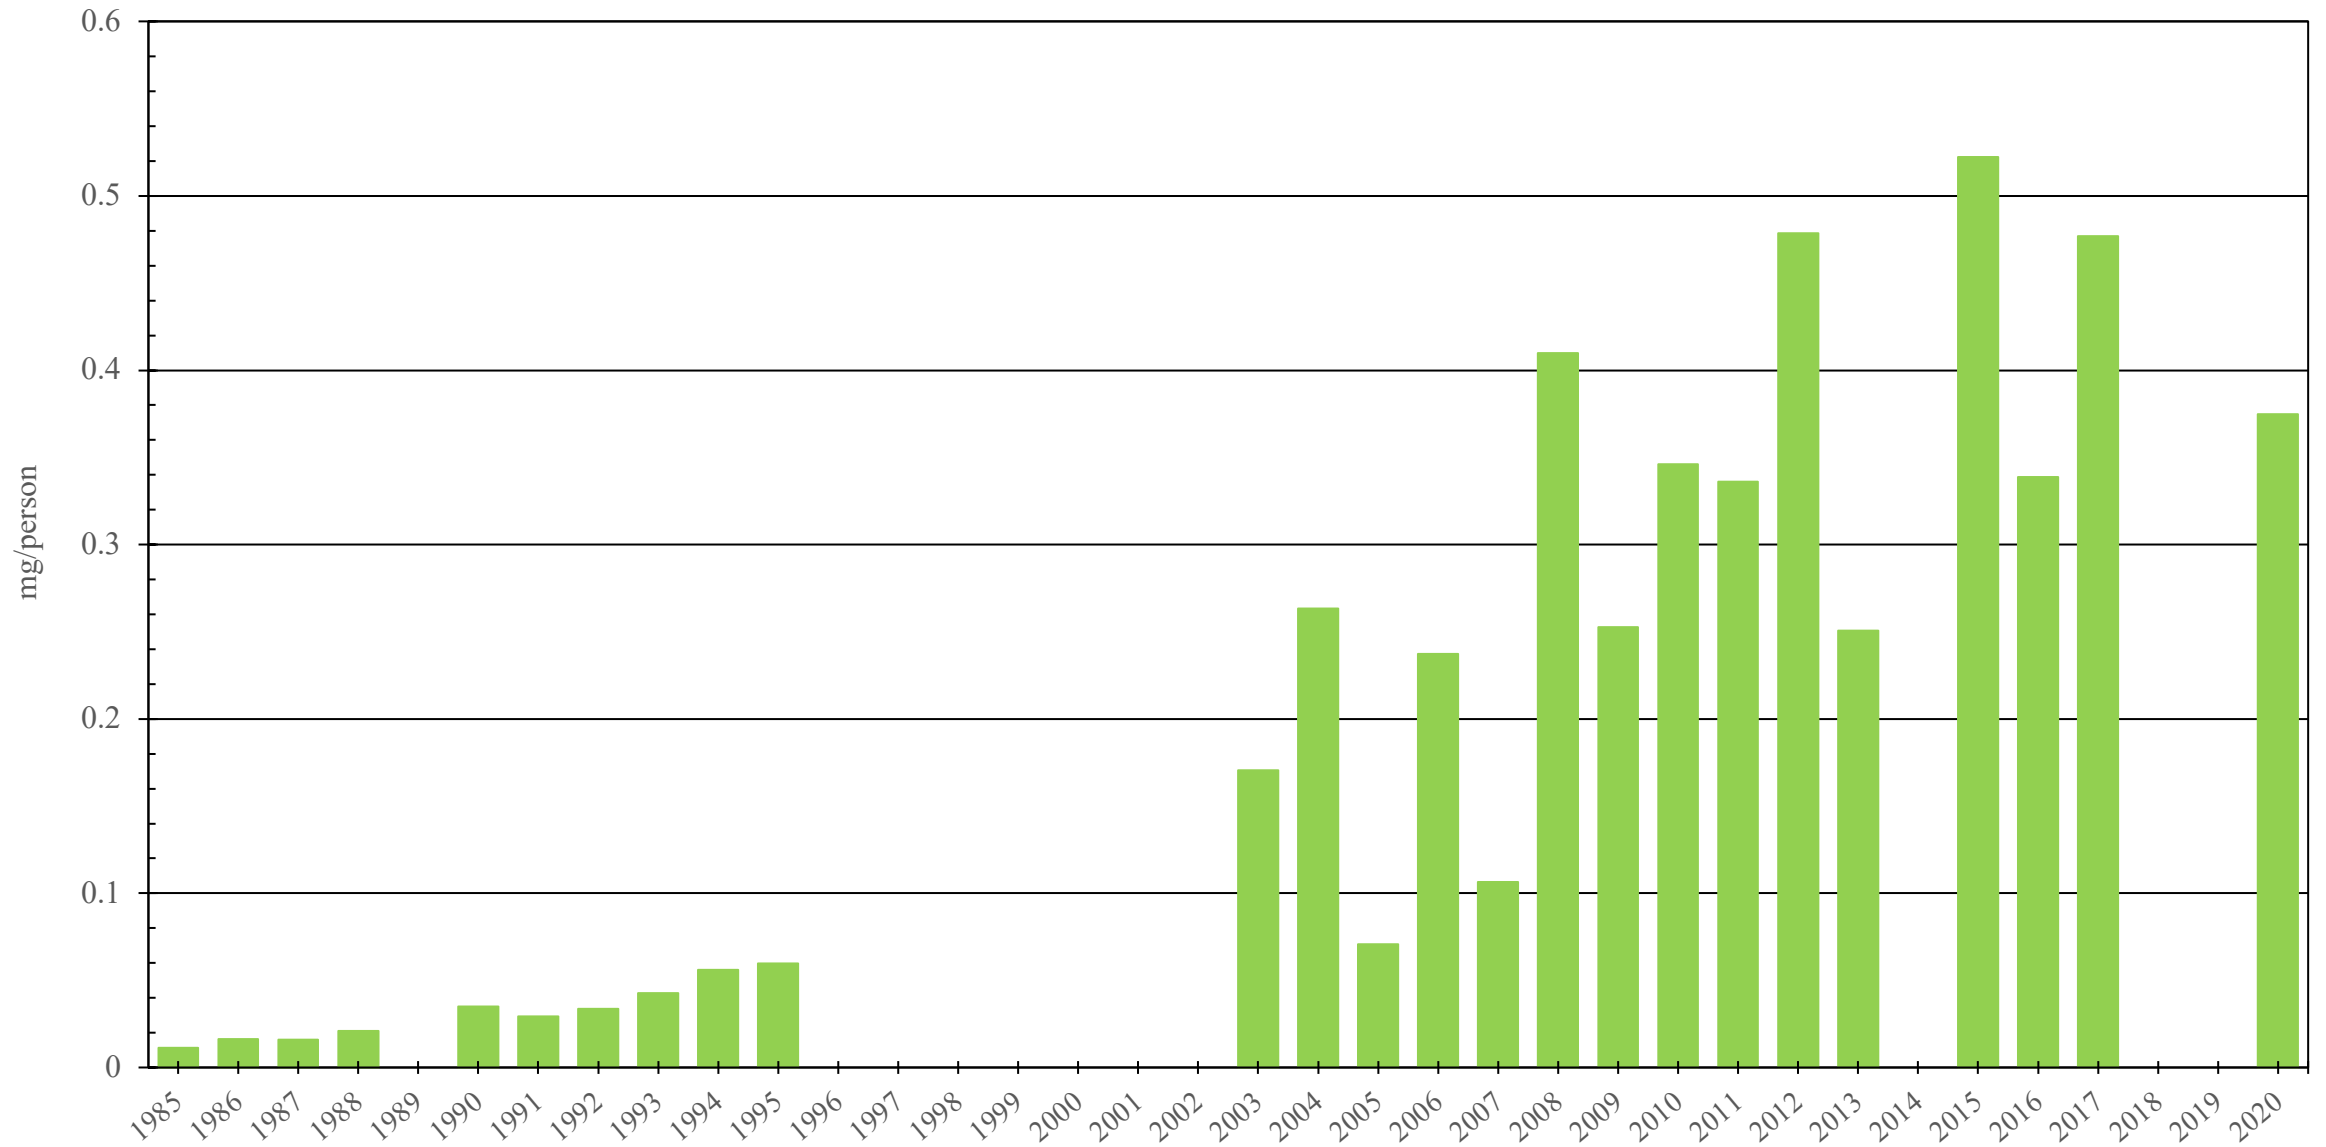

# French Polynesia

Fentanyl Consumption (mg/person), 1985 - 2020

Sources: International Narcotics Control Board (data); The World Bank (population)

Created by: Walther Global Palliative Care & Supportive Oncology, Indiana University Simon Comprehensive Cancer Center, 2022