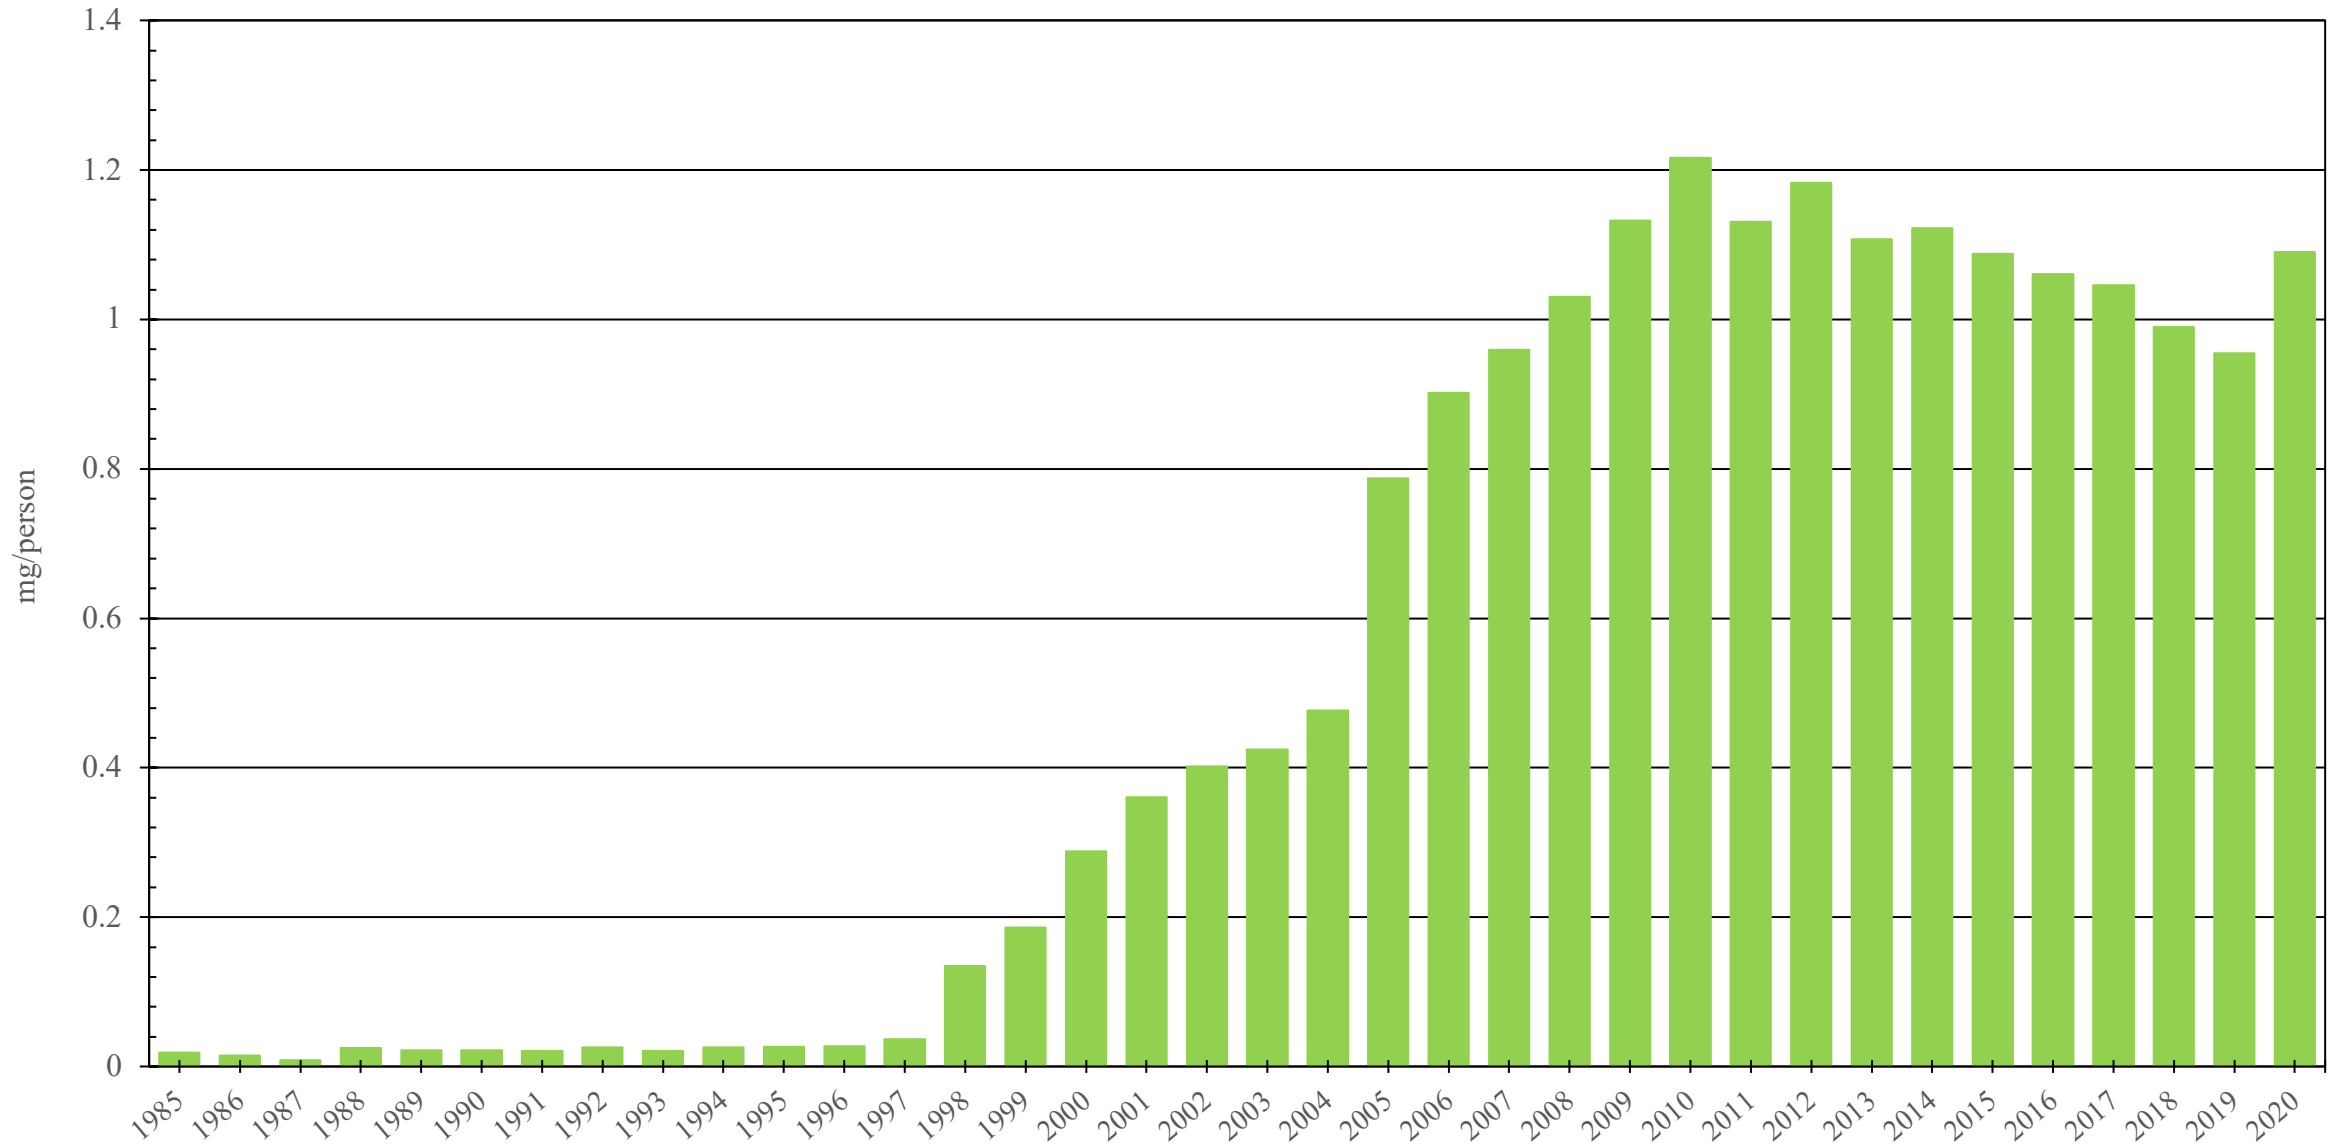

France

Fentanyl Consumption (mg/person), 1985 - 2020

Sources: International Narcotics Control Board (data); The World Bank (population)

Created by: Walther Global Palliative Care & Supportive Oncology, Indiana University Simon Comprehensive Cancer Center, 2022