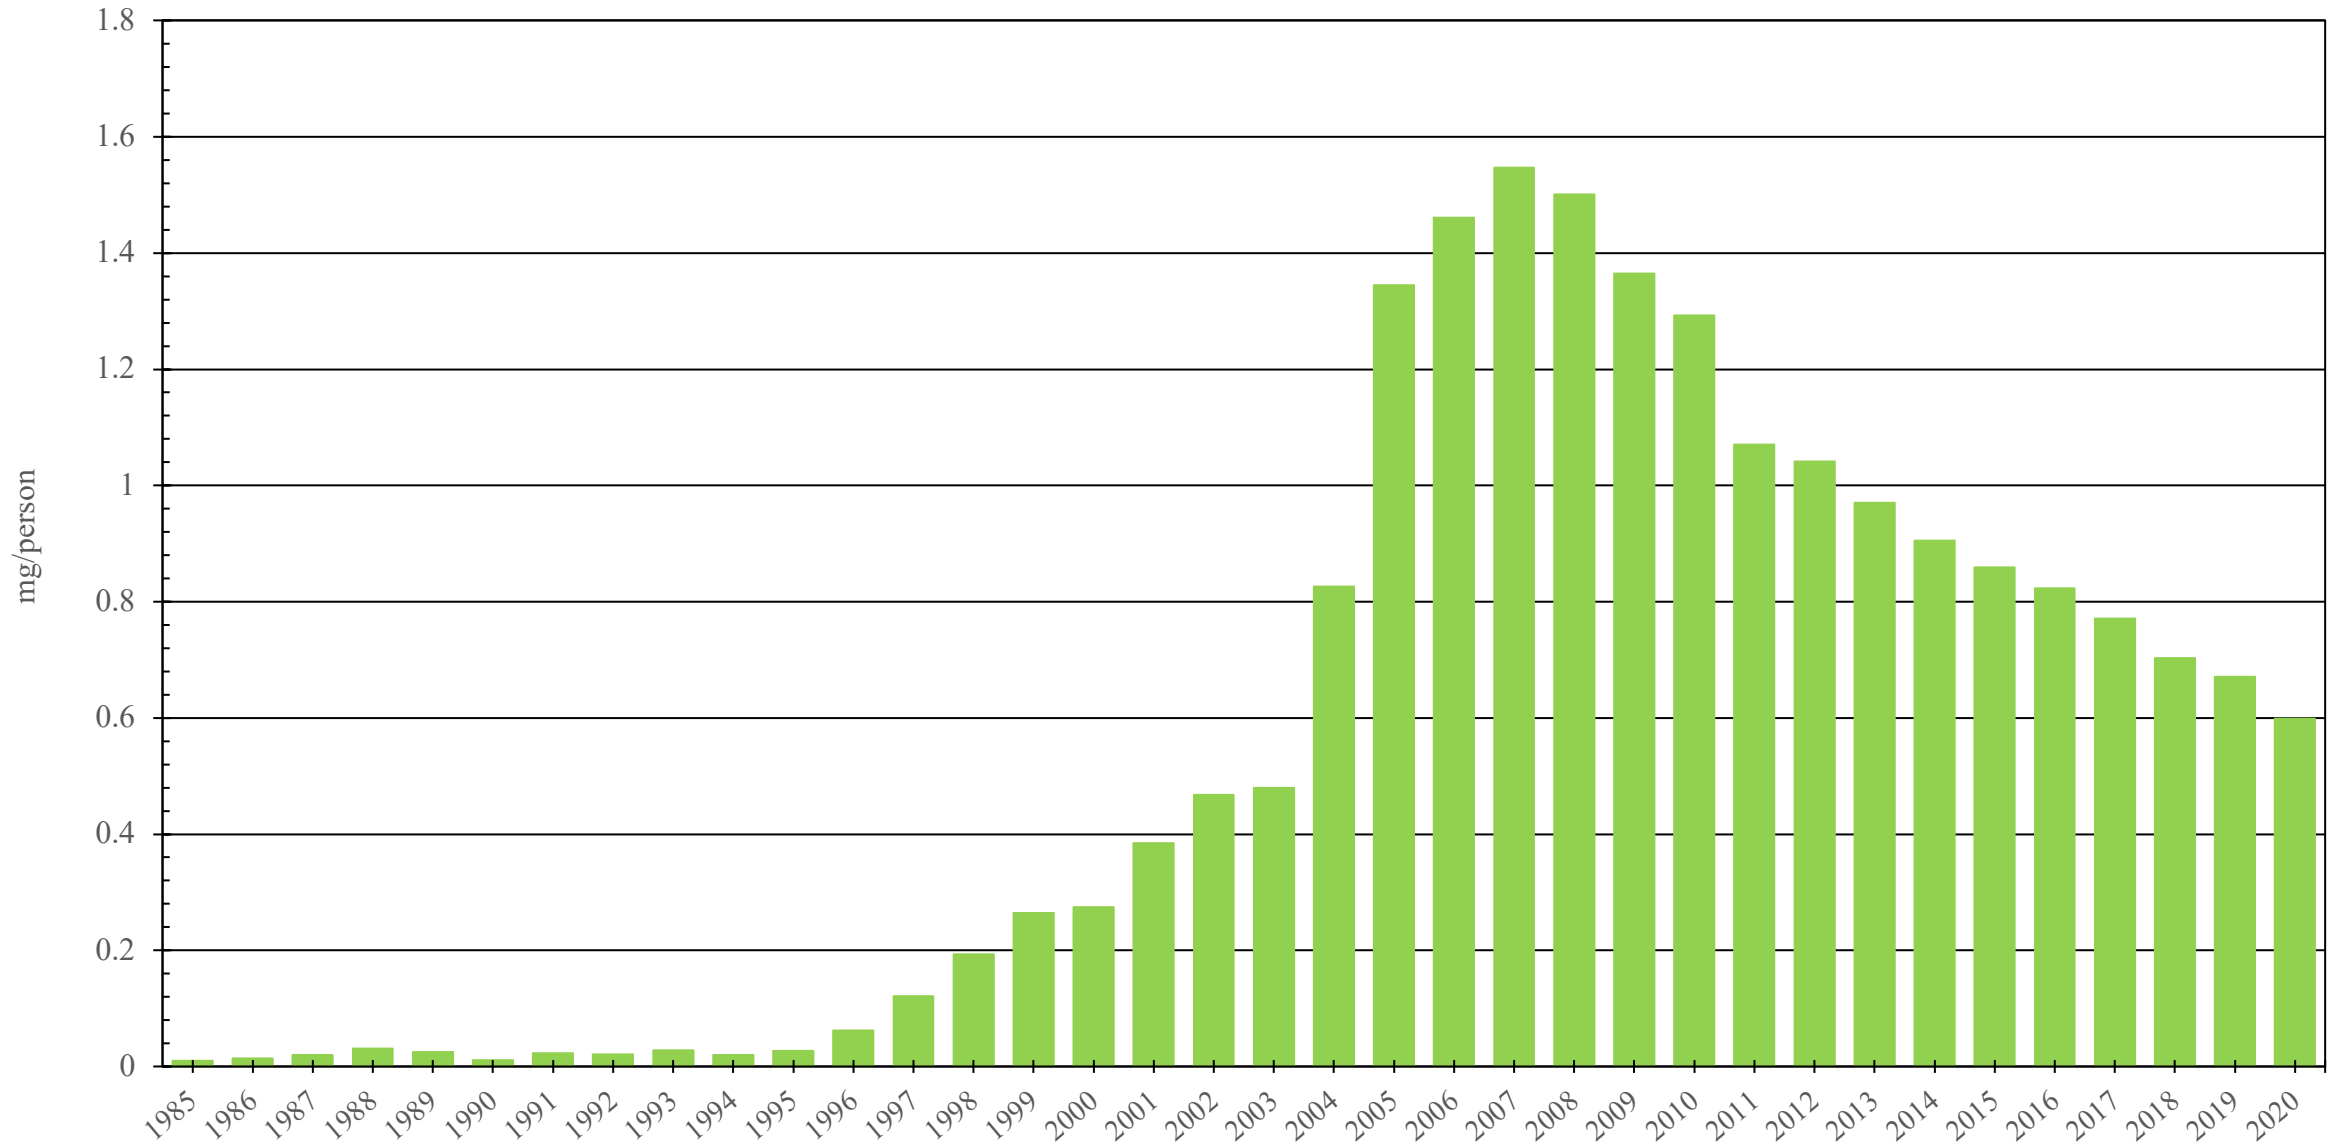

Finland

Fentanyl Consumption (mg/person), 1985 - 2020

Sources: International Narcotics Control Board (data); The World Bank (population)

Created by: Walther Global Palliative Care & Supportive Oncology, Indiana University Simon Comprehensive Cancer Center, 2022