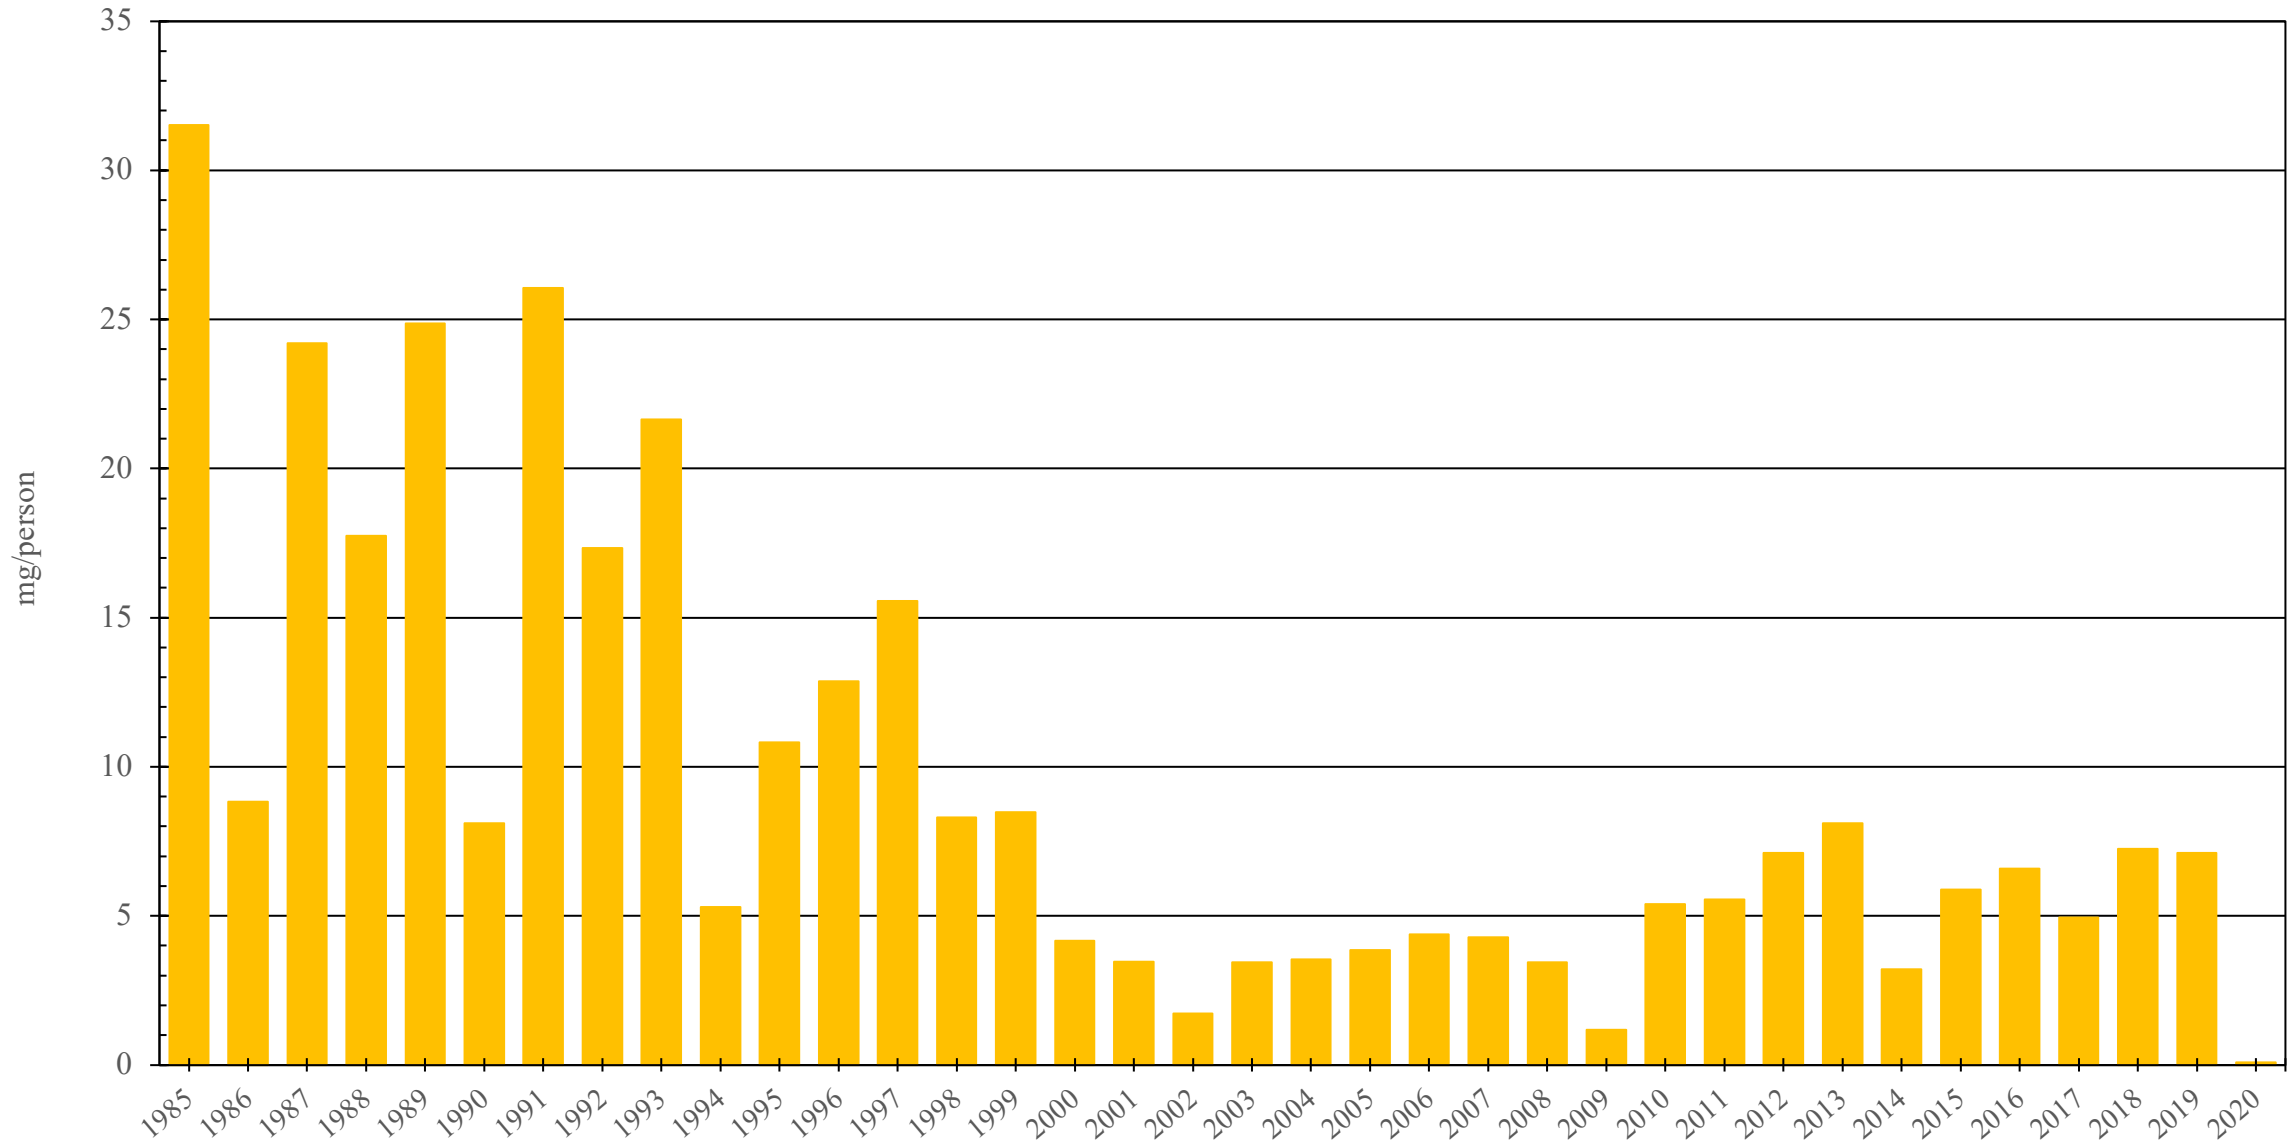

# Finland

Codeine Consumption (mg/person), 1985 - 2020

Sources: International Narcotics Control Board (data); The World Bank (population)  
Created by: Walther Global Palliative Care & Supportive Oncology, Indiana University Simon Comprehensive Cancer Center, 2022