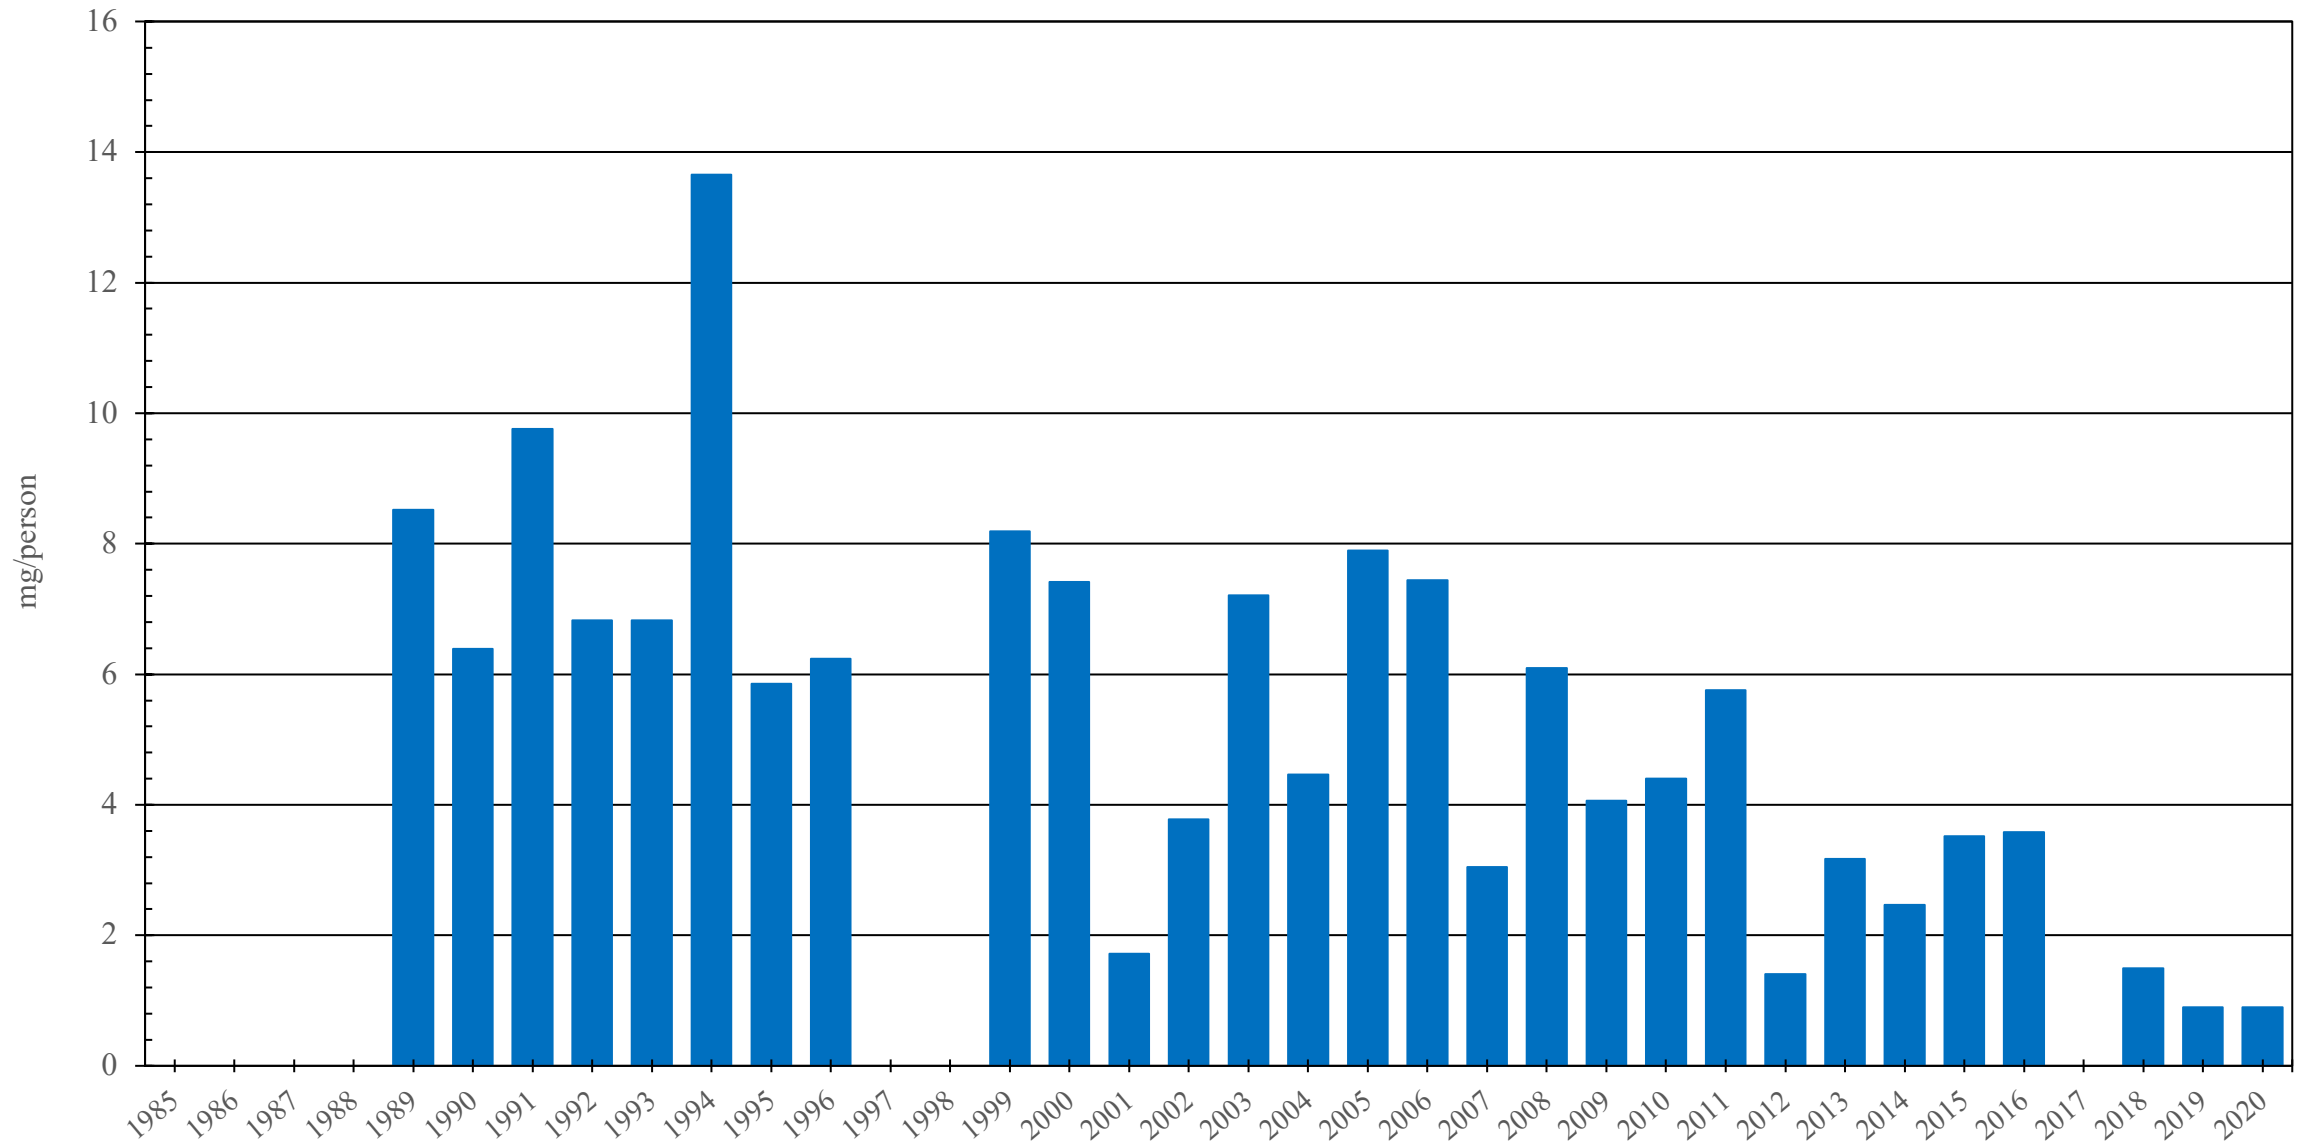

Falkland Islands (Malvinas)

Pethidine Consumption (mg/person), 1985 - 2020

Sources: International Narcotics Control Board (data); United Nations Statistics Division (population)

Created by: Walther Global Palliative Care & Supportive Oncology, Indiana University Simon Comprehensive Cancer Center, 2022