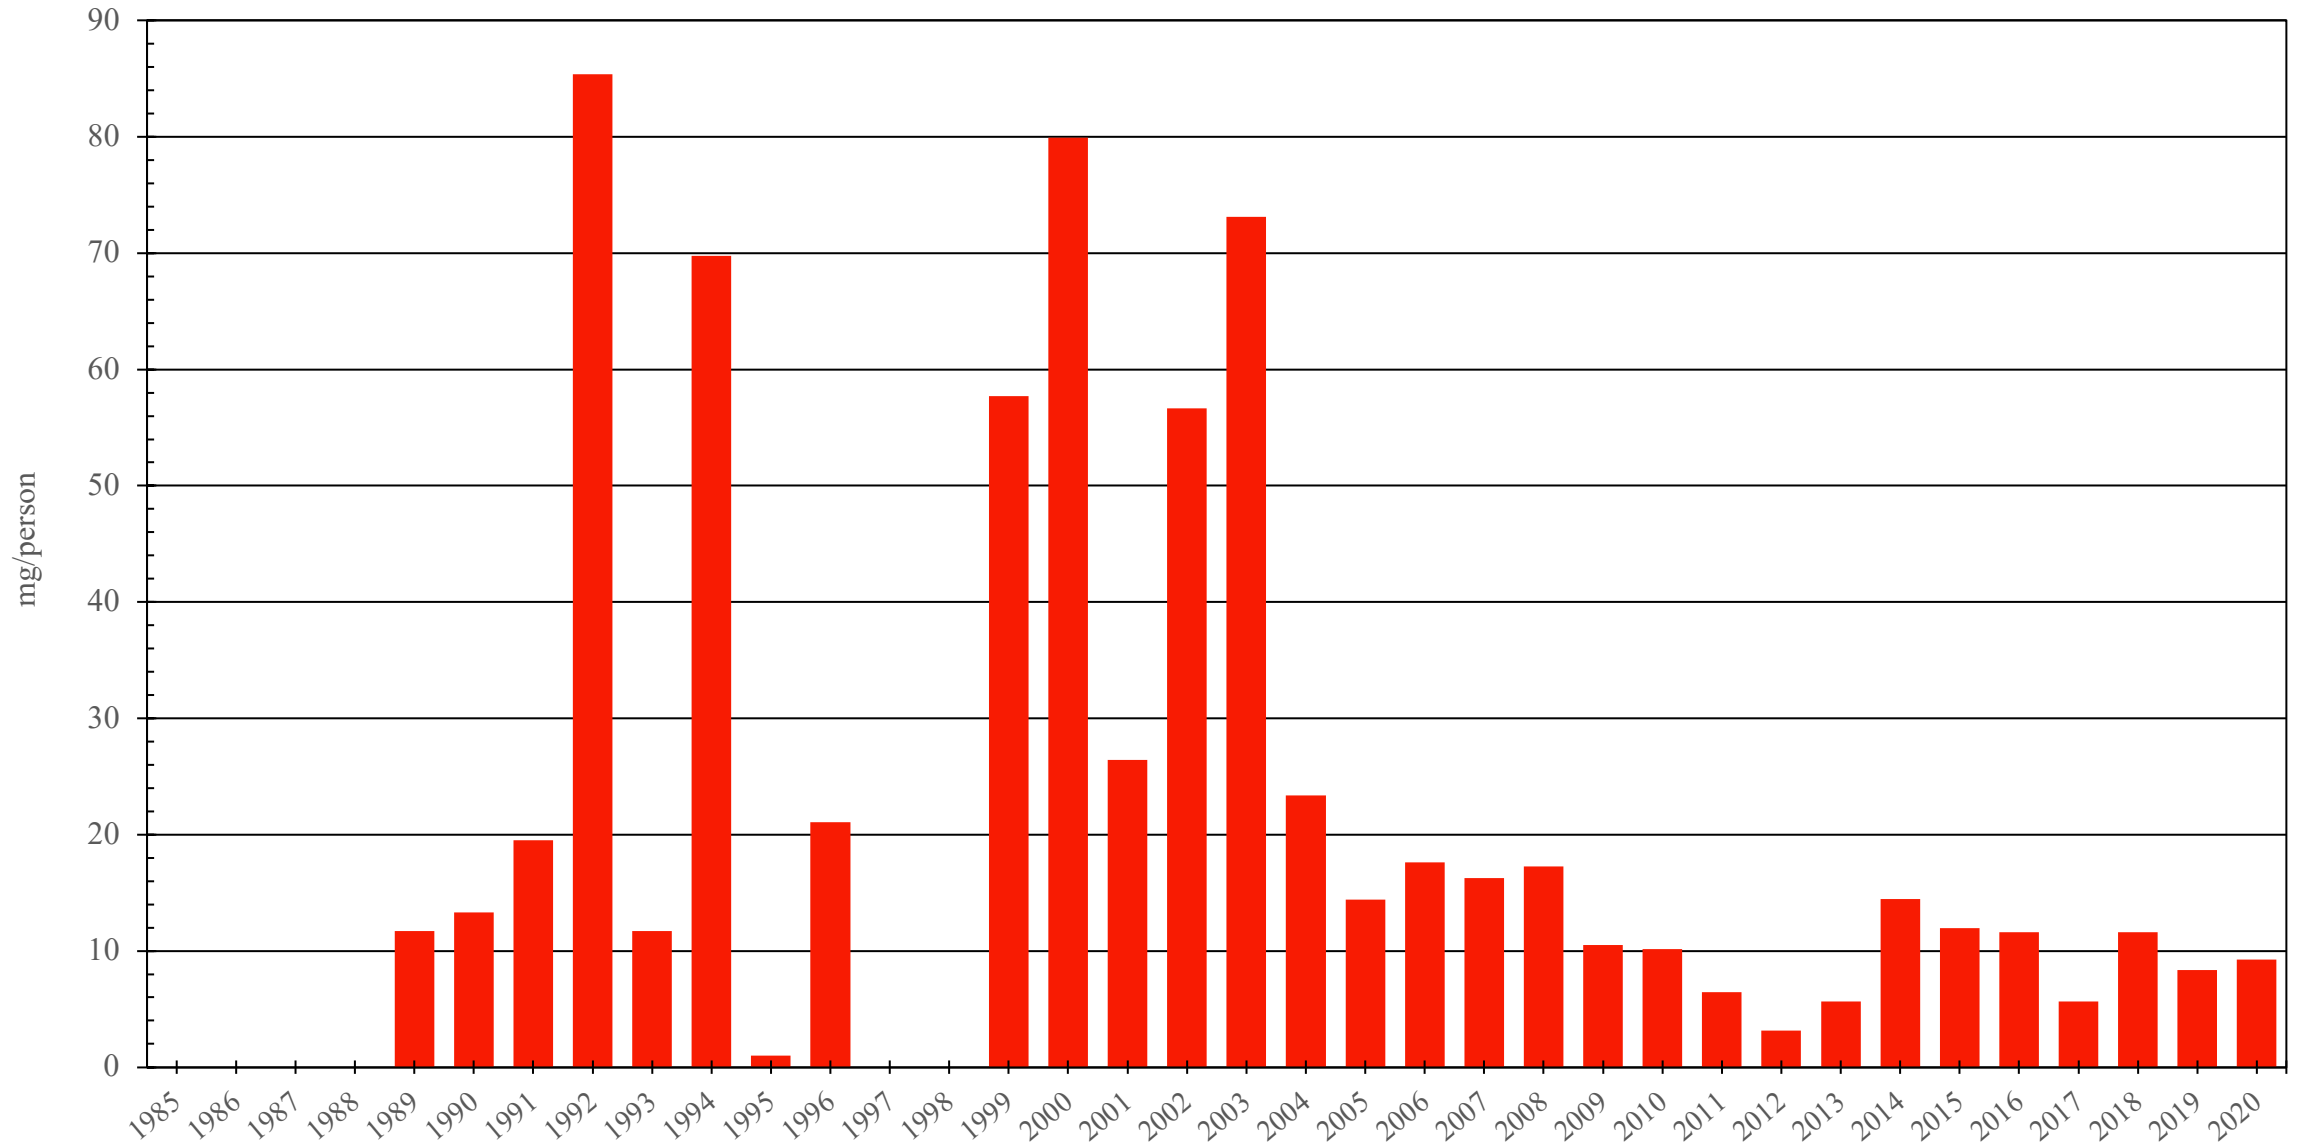

Falkland Islands (Malvinas)

Morphine Consumption (mg/person), 1985 - 2020

Sources: International Narcotics Control Board (data); United Nations Statistics Division (population)

Created by: Walther Global Palliative Care & Supportive Oncology, Indiana University Simon Comprehensive Cancer Center, 2022