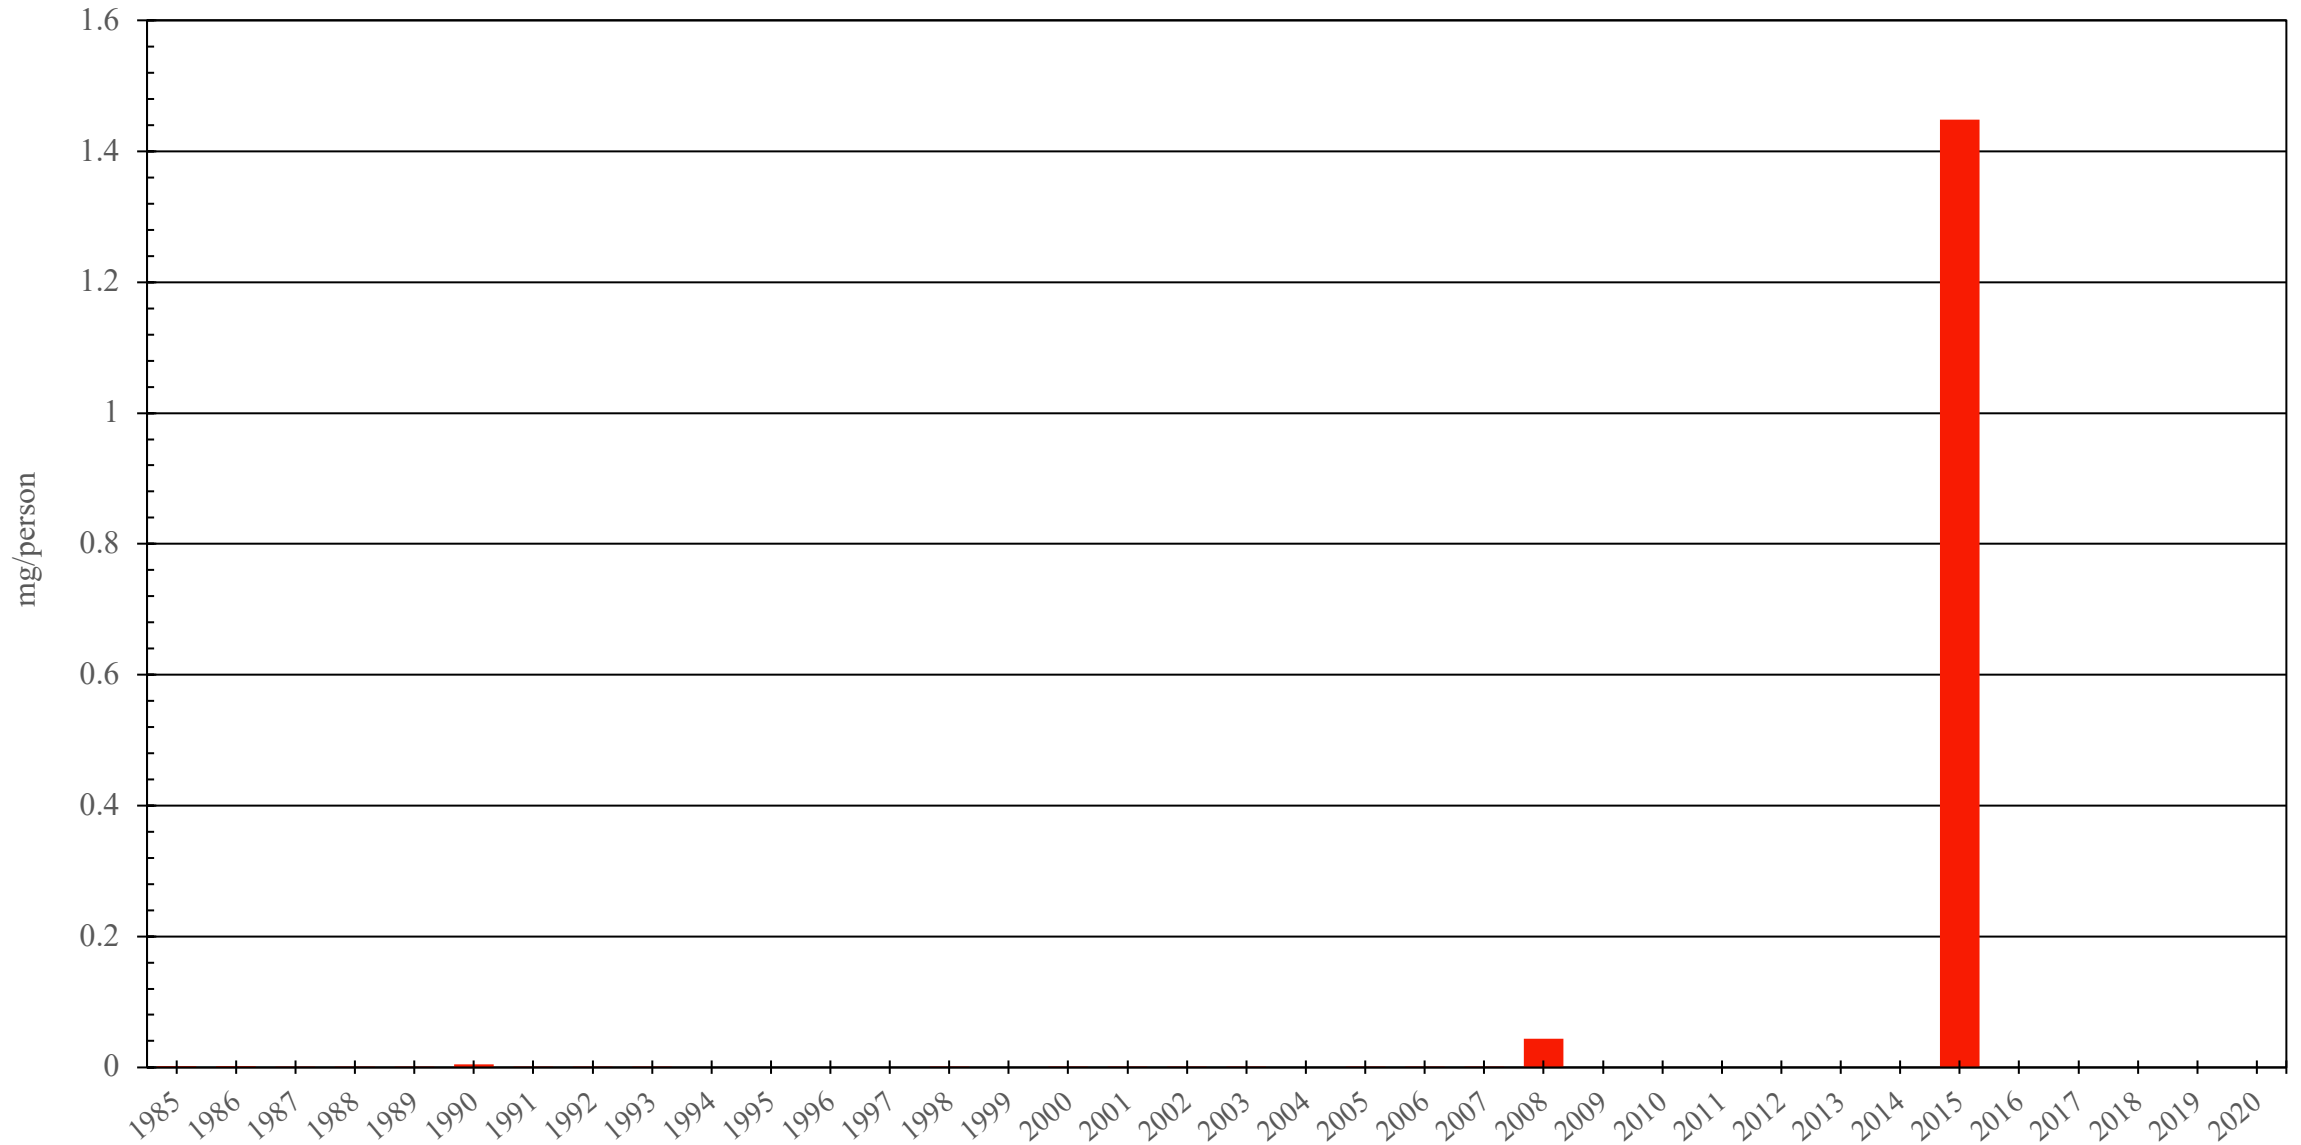

# Ethiopia

Morphine Consumption (mg/person), 1985 - 2020

Sources: International Narcotics Control Board (data); The World Bank (population)

Created by: Walther Global Palliative Care & Supportive Oncology, Indiana University Simon Comprehensive Cancer Center, 2022