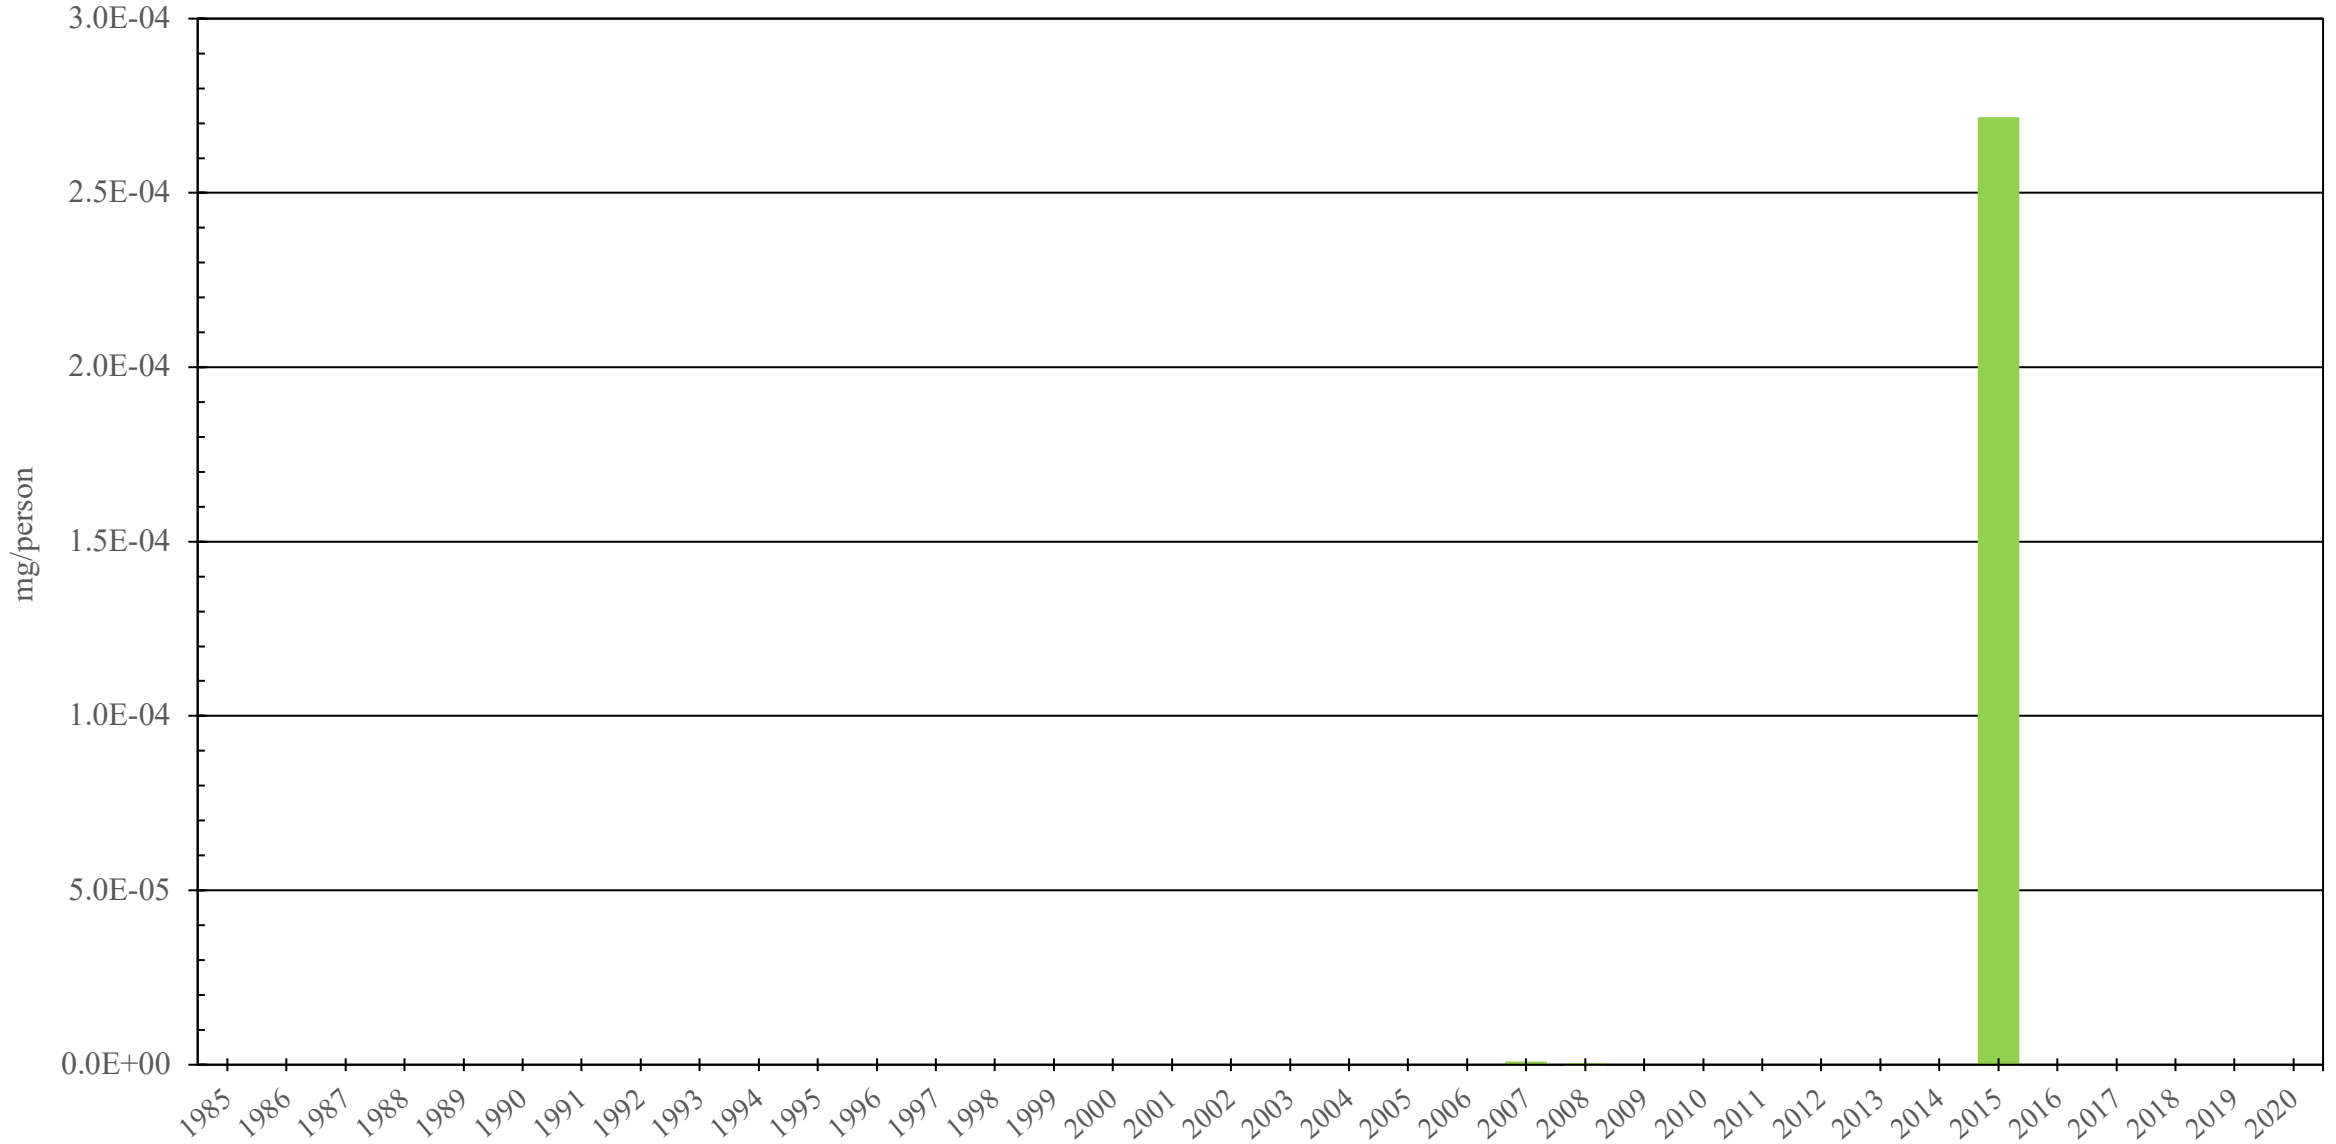

Ethiopia

Fentanyl Consumption (mg/person), 1985 - 2020

Sources: International Narcotics Control Board (data); The World Bank (population)

Created by: Walther Global Palliative Care & Supportive Oncology, Indiana University Simon Comprehensive Cancer Center, 2022