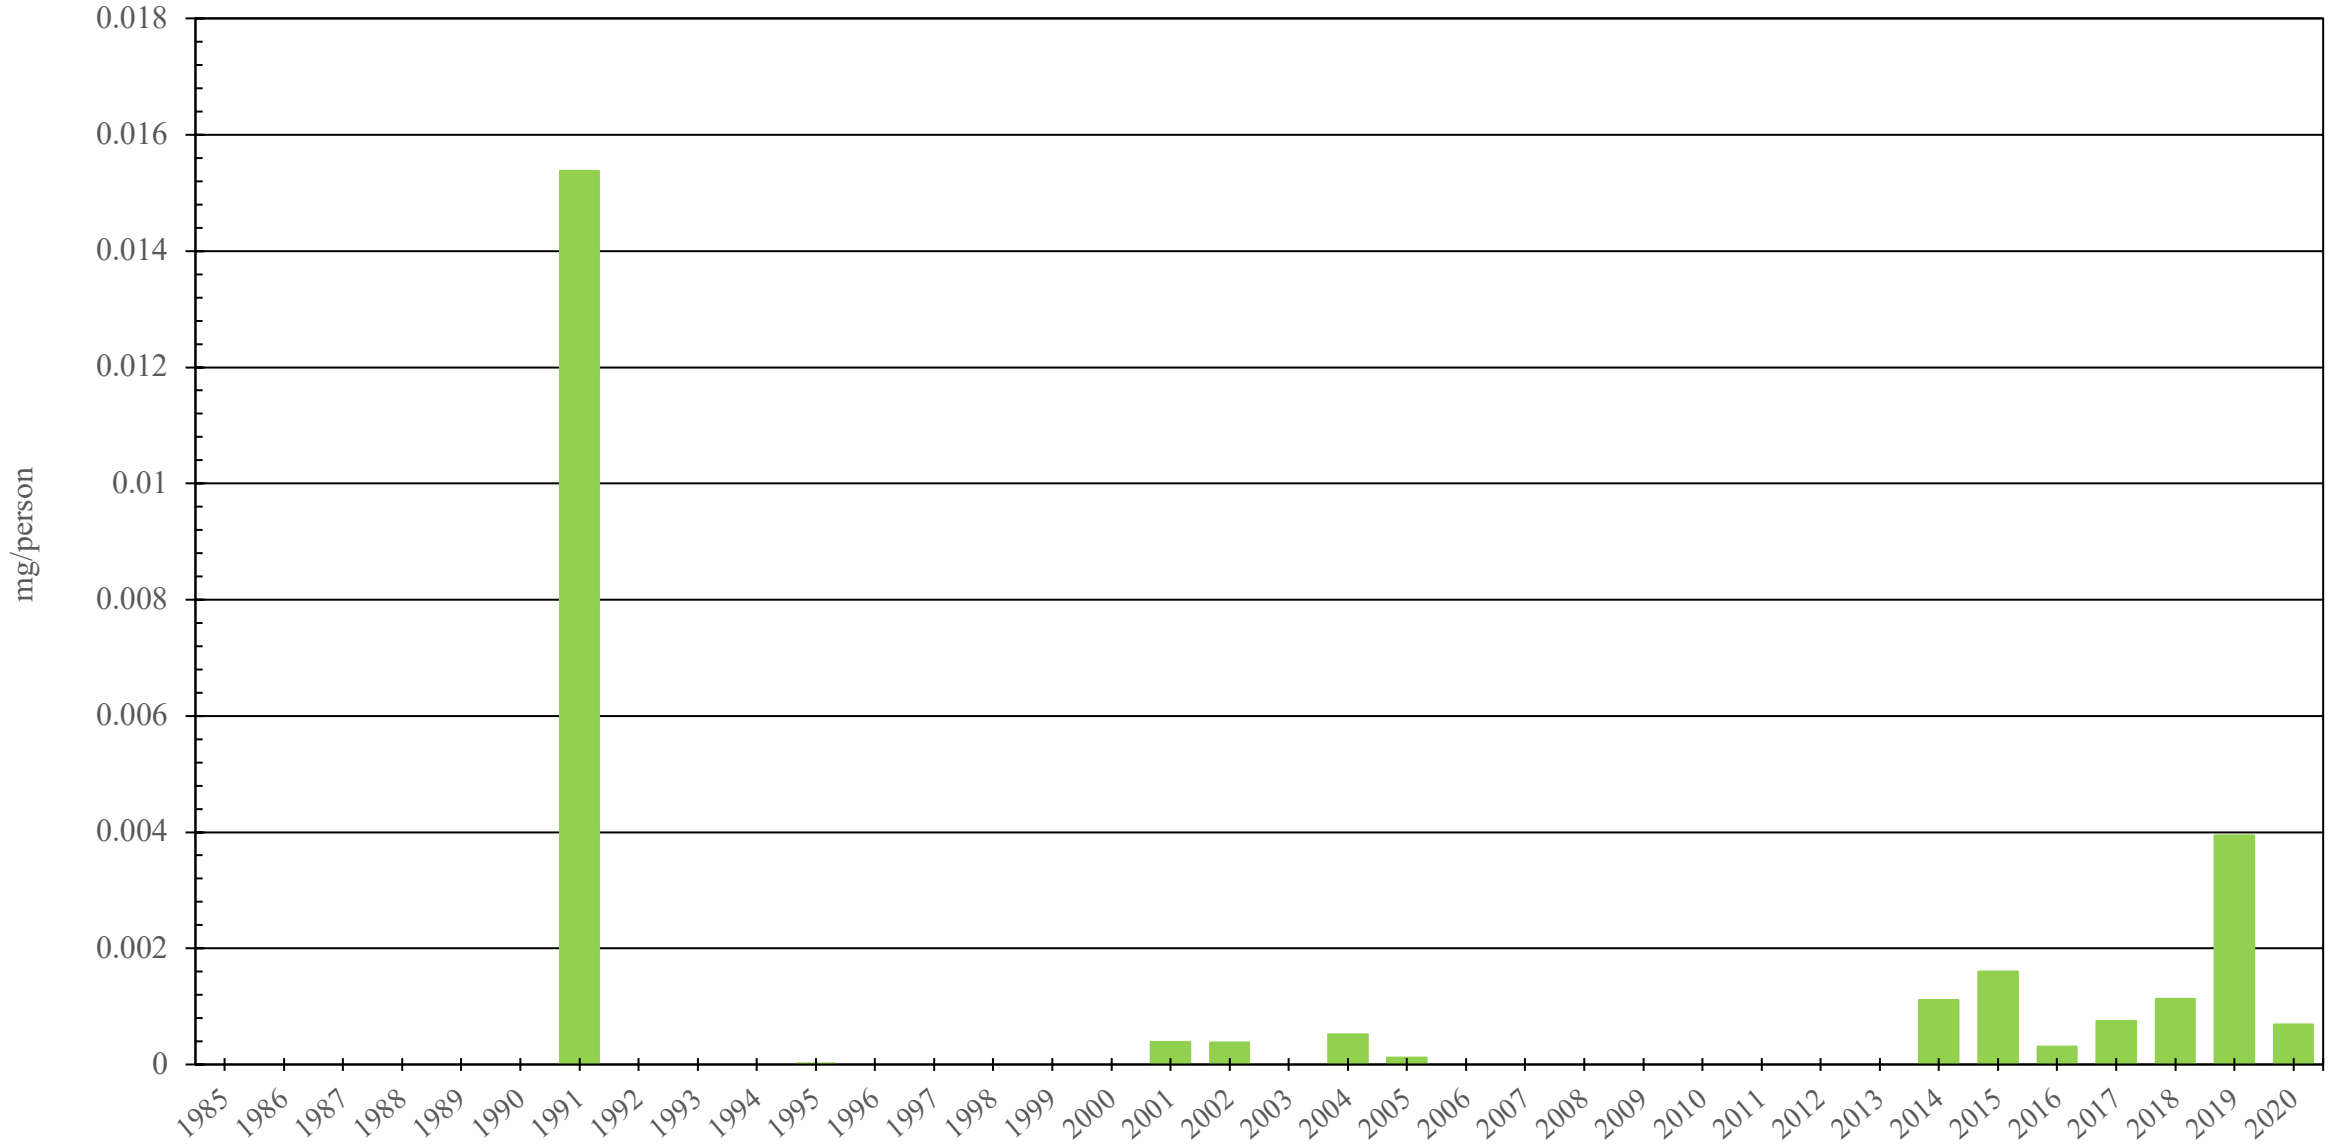

Eswatini

Fentanyl Consumption (mg/person), 1985 - 2020

Sources: International Narcotics Control Board (data); The World Bank (population)

Created by: Walther Global Palliative Care & Supportive Oncology, Indiana University Simon Comprehensive Cancer Center, 2022