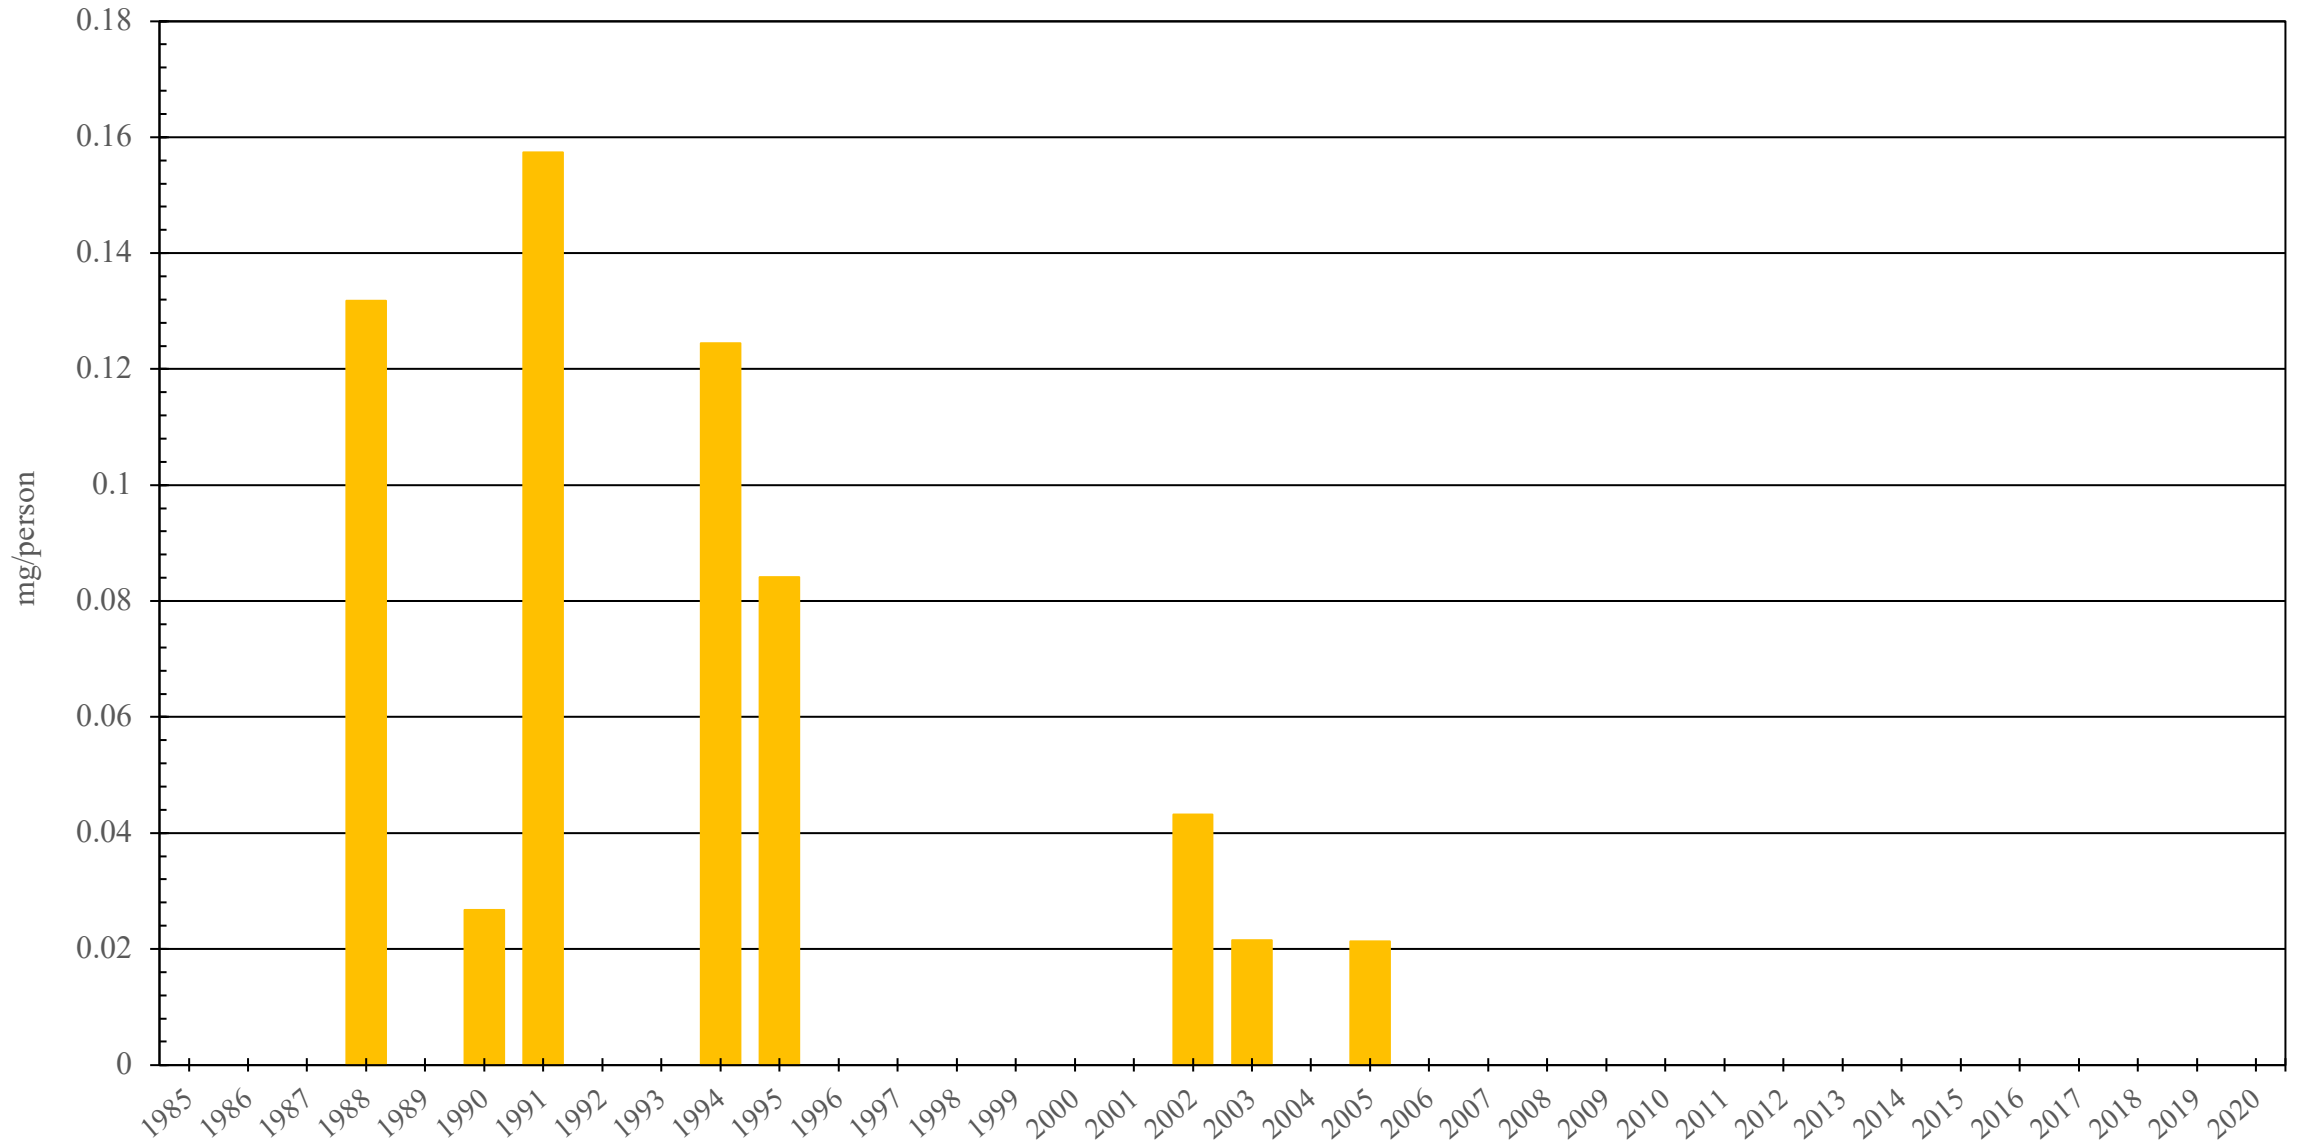

Eswatini

Codeine Consumption (mg/person), 1985 - 2020

Sources: International Narcotics Control Board (data); The World Bank (population)

Created by: Walther Global Palliative Care & Supportive Oncology, Indiana University Simon Comprehensive Cancer Center, 2022