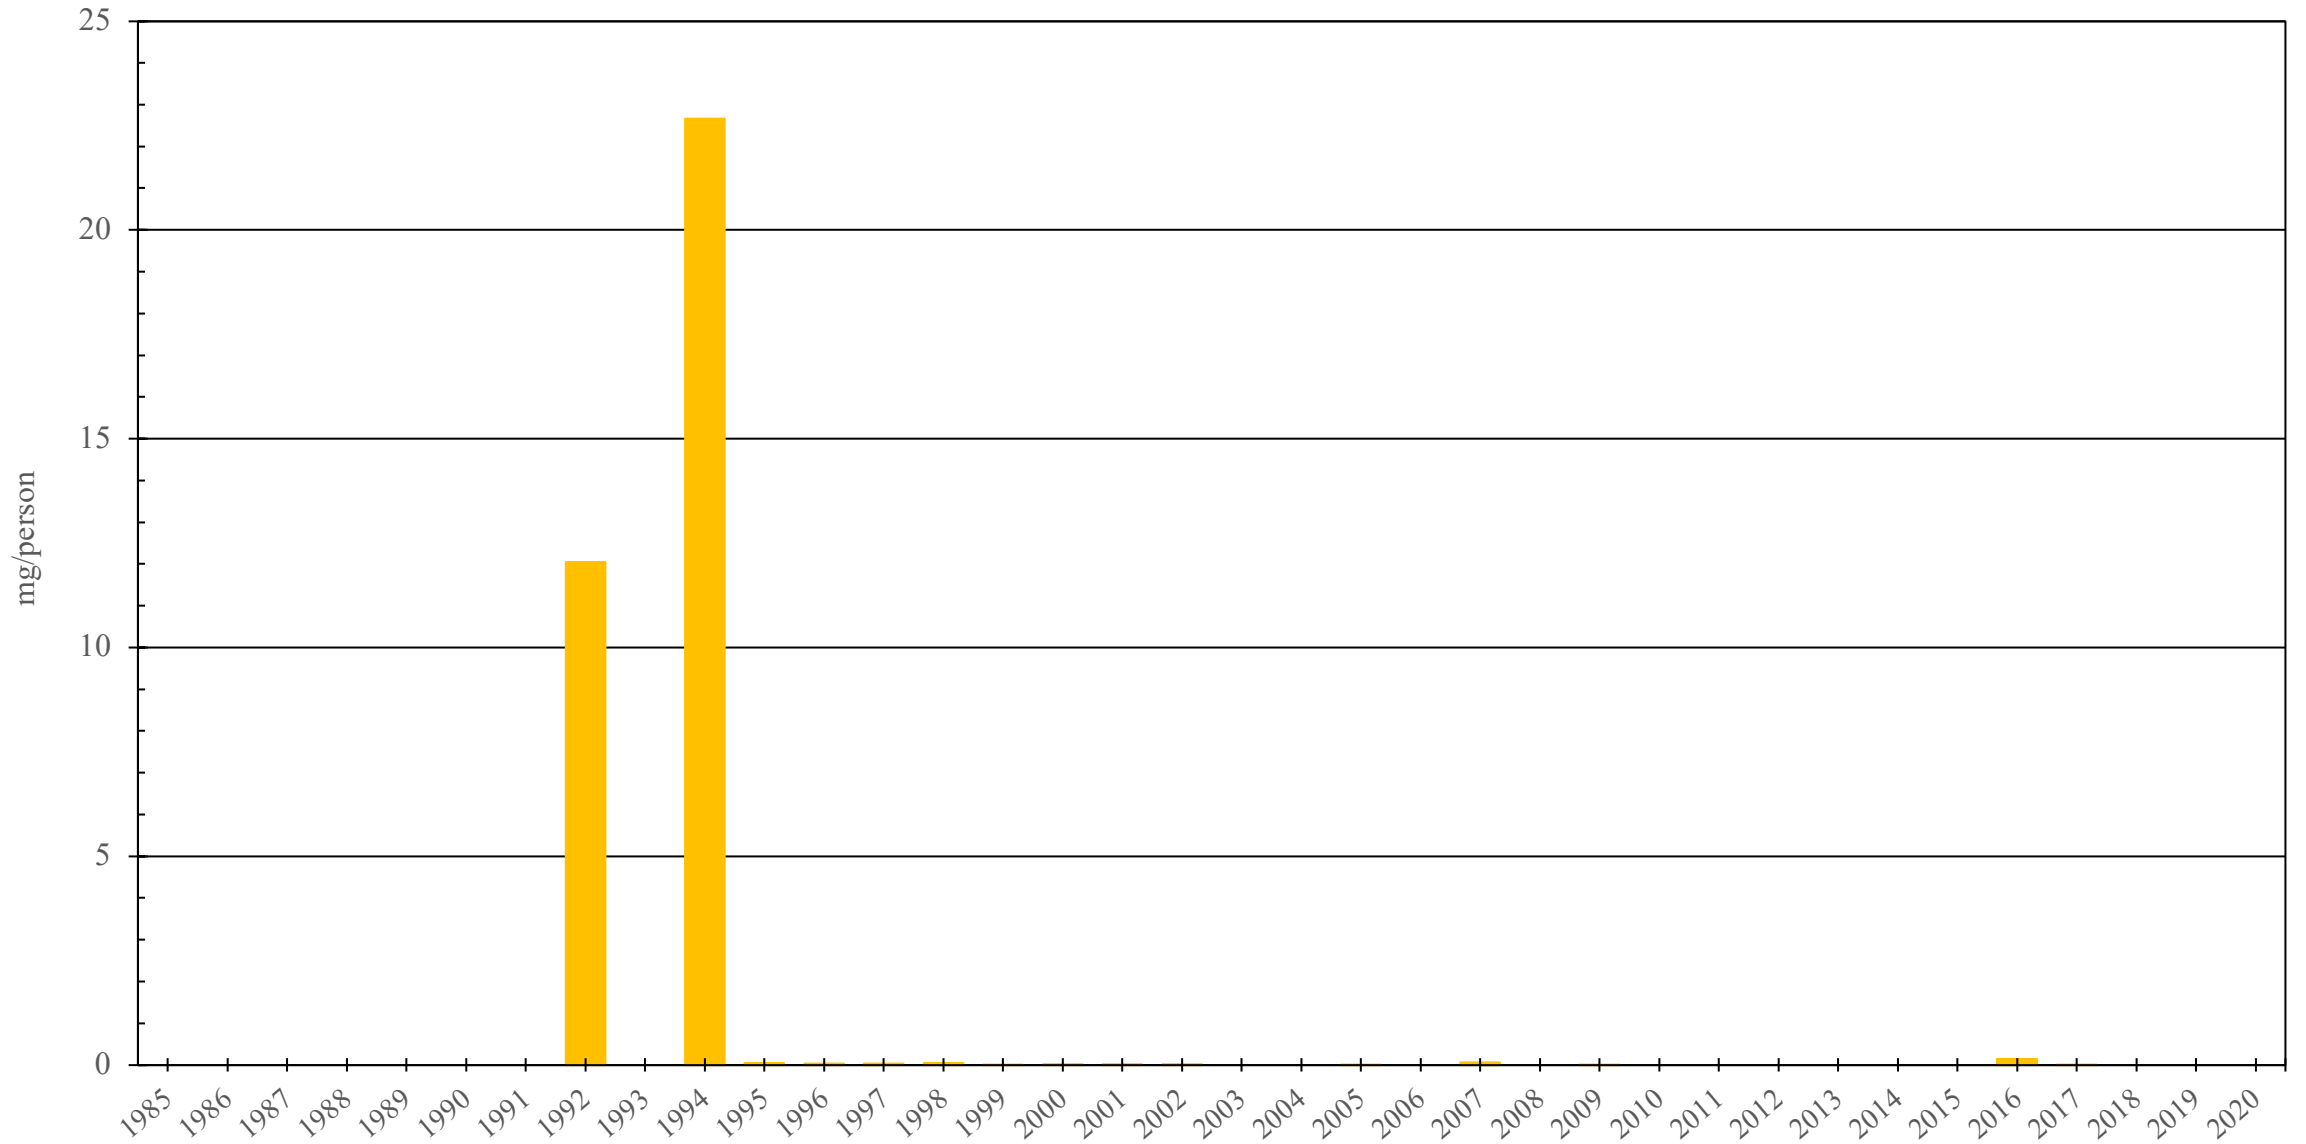

# Estonia

Codeine Consumption (mg/person), 1985 - 2020

Sources: International Narcotics Control Board (data); The World Bank (population)

Created by: Walther Global Palliative Care & Supportive Oncology, Indiana University Simon Comprehensive Cancer Center, 2022