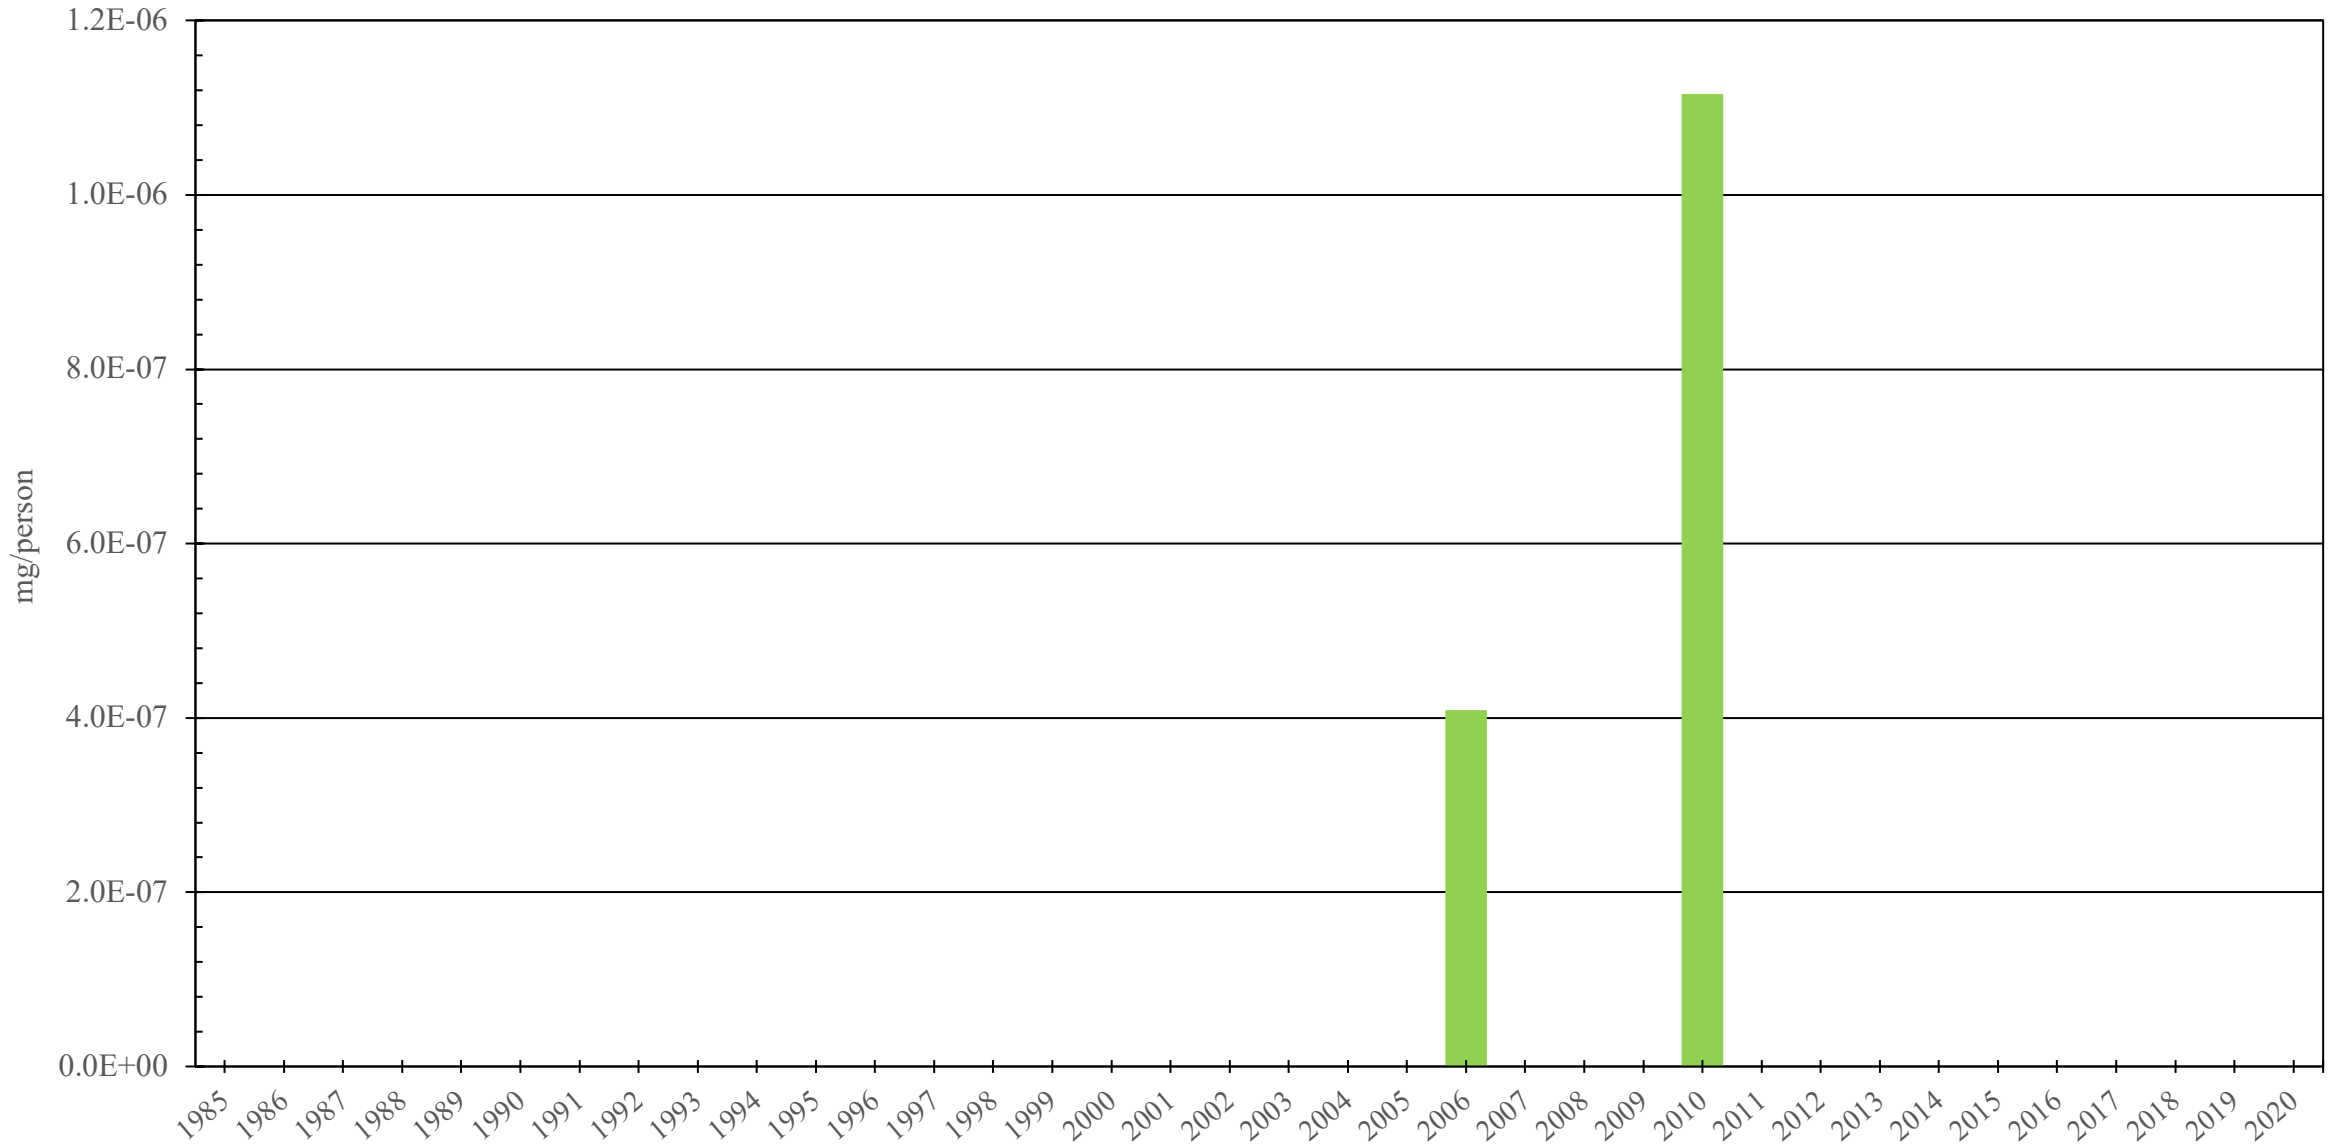

# Eritrea

Fentanyl Consumption (mg/person), 1985 - 2020

Sources: International Narcotics Control Board (data); United Nations Statistics Division (population)

Created by: Walther Global Palliative Care & Supportive Oncology, Indiana University Simon Comprehensive Cancer Center, 2022