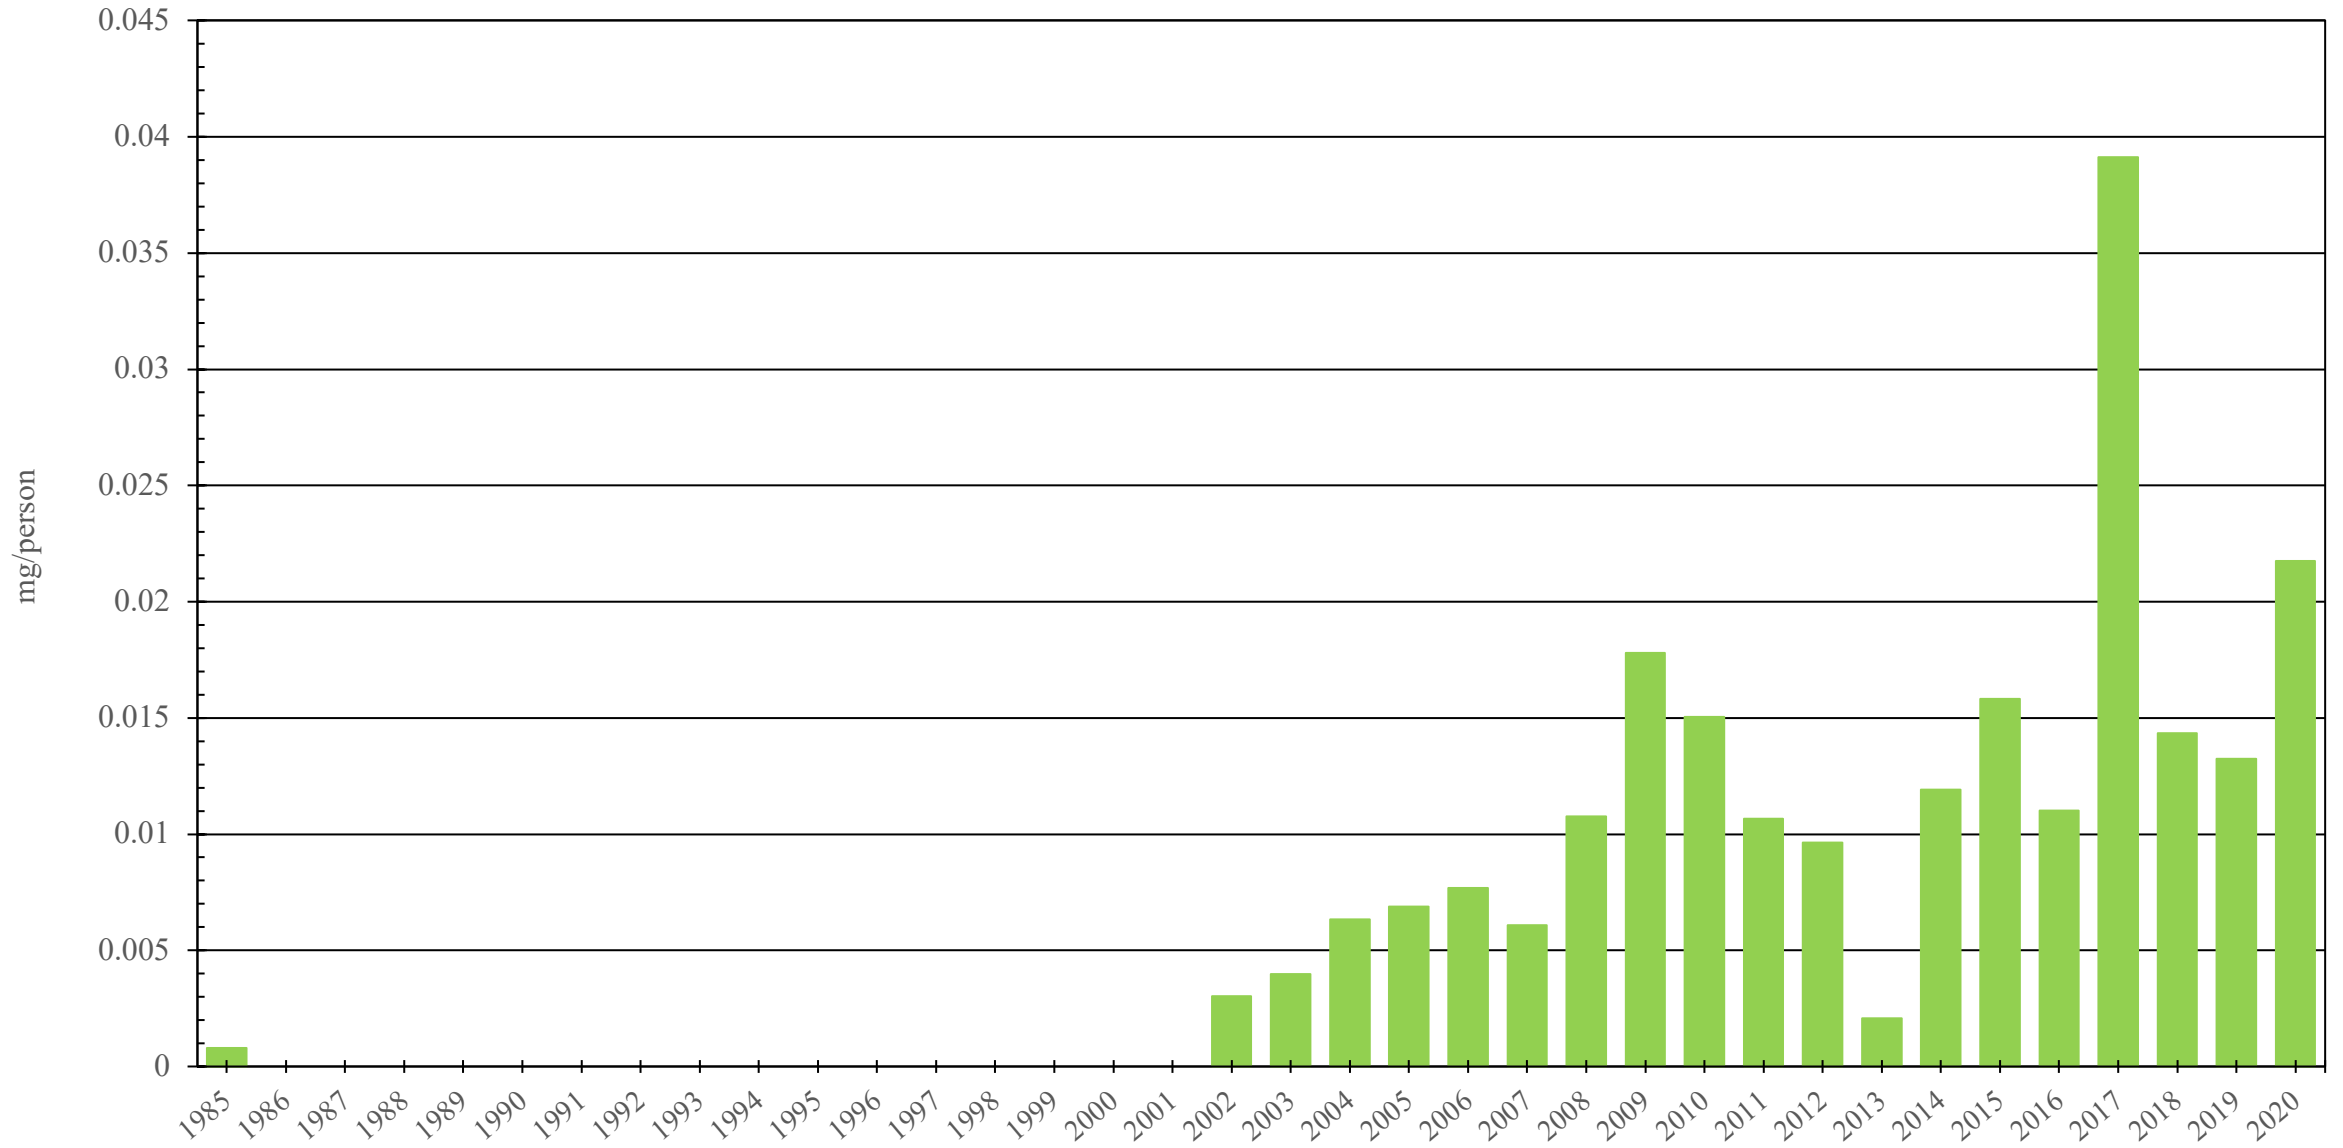

# El Salvador

Fentanyl Consumption (mg/person), 1985 - 2020

Sources: International Narcotics Control Board (data); The World Bank (population)

Created by: Walther Global Palliative Care & Supportive Oncology, Indiana University Simon Comprehensive Cancer Center, 2022