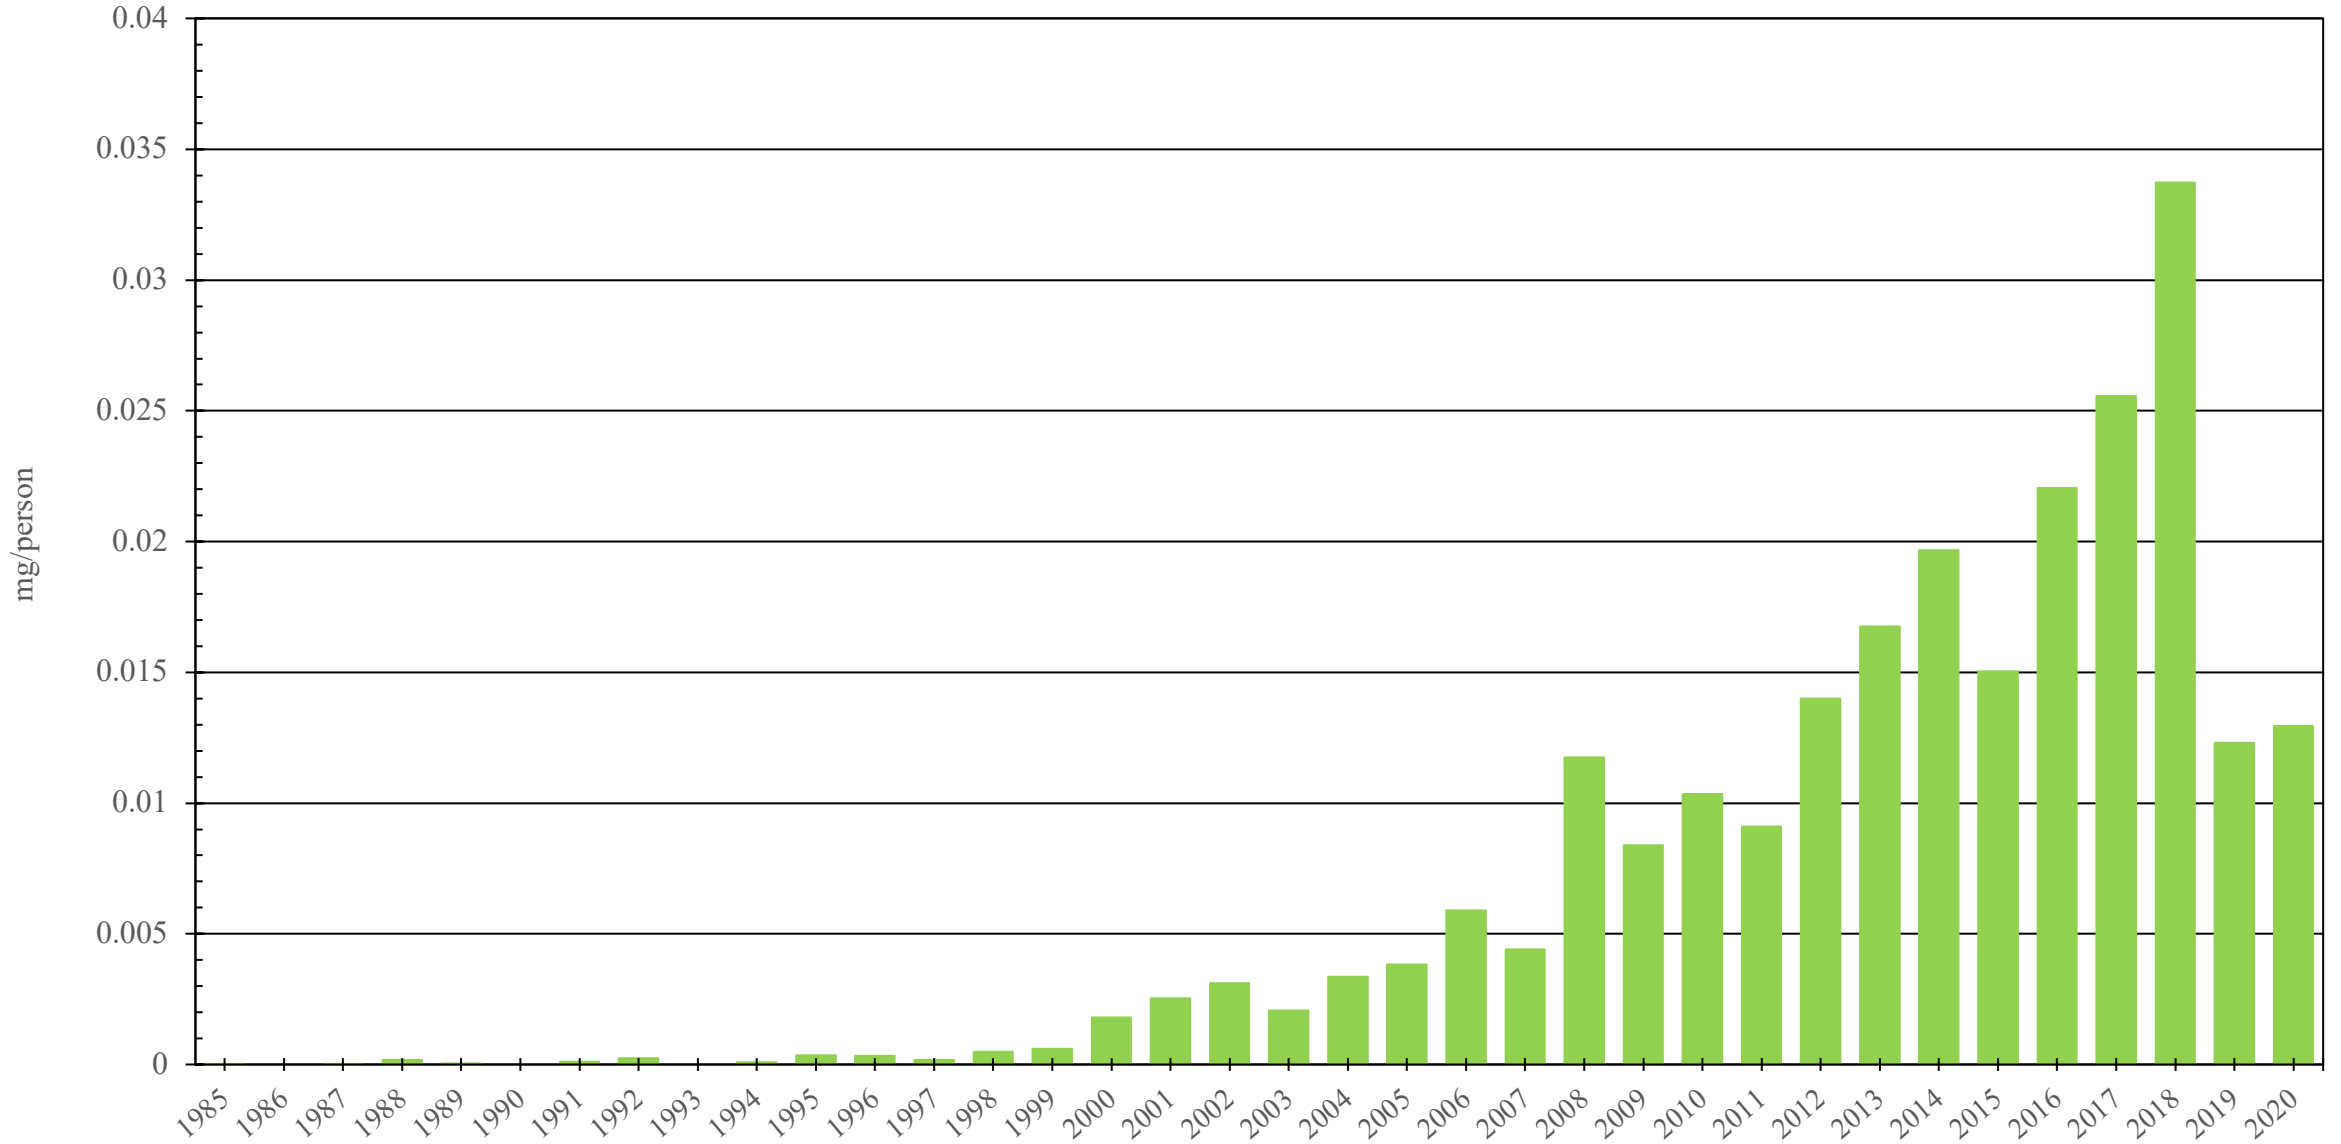

Egypt

Fentanyl Consumption (mg/person), 1985 - 2020

Sources: International Narcotics Control Board (data); The World Bank (population)

Created by: Walther Global Palliative Care & Supportive Oncology, Indiana University Simon Comprehensive Cancer Center, 2022