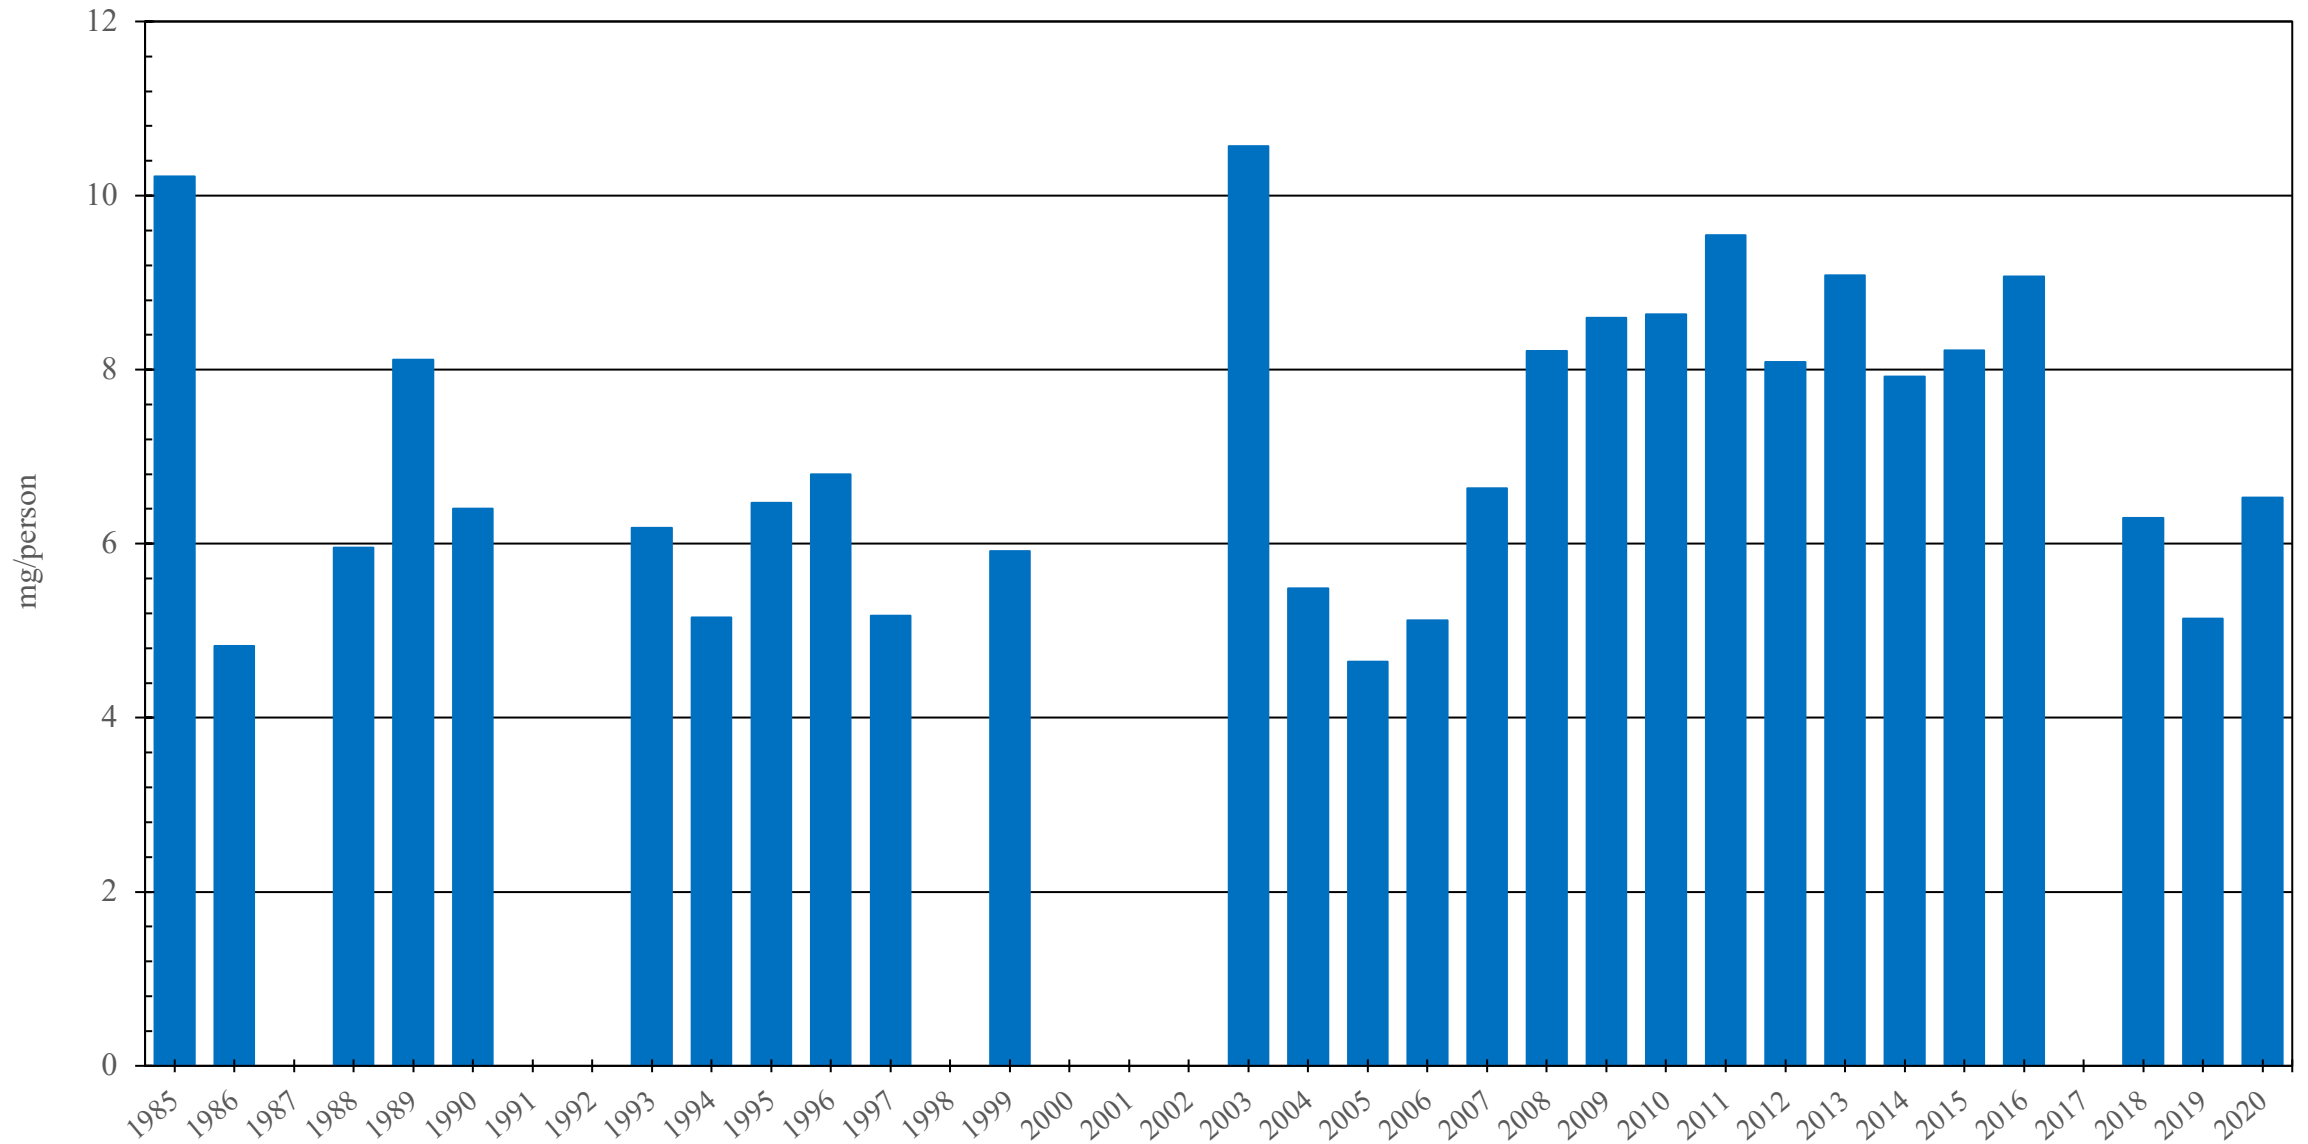

# Dominica

Pethidine Consumption (mg/person), 1985 - 2020

Sources: International Narcotics Control Board (data); The World Bank (population)

Created by: Walther Global Palliative Care & Supportive Oncology, Indiana University Simon Comprehensive Cancer Center, 2022