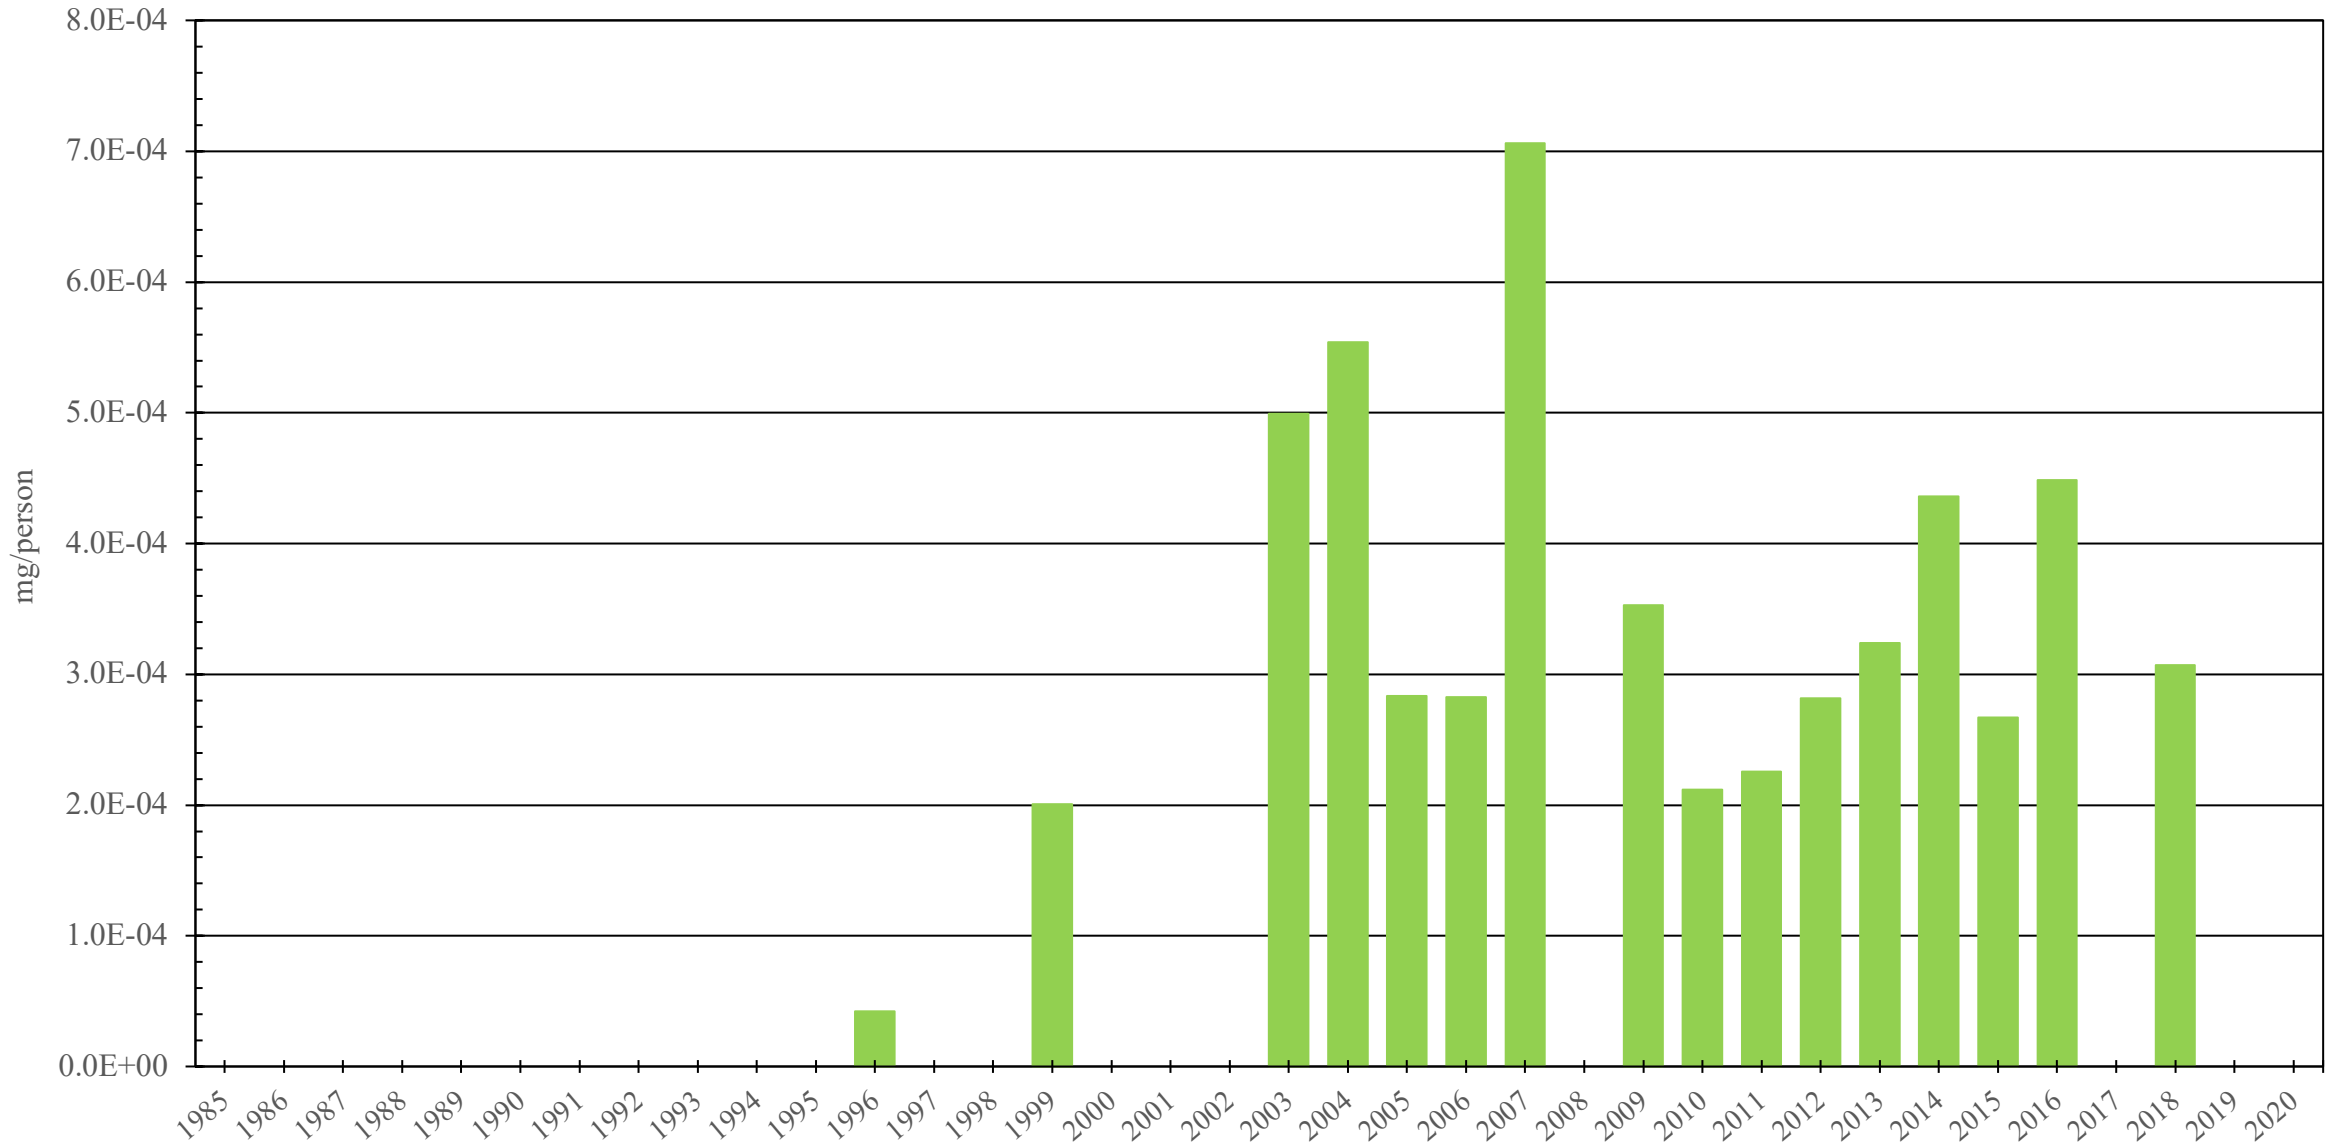

Dominica

Fentanyl Consumption (mg/person), 1985 - 2020

Sources: International Narcotics Control Board (data); The World Bank (population)

Created by: Walther Global Palliative Care & Supportive Oncology, Indiana University Simon Comprehensive Cancer Center, 2022