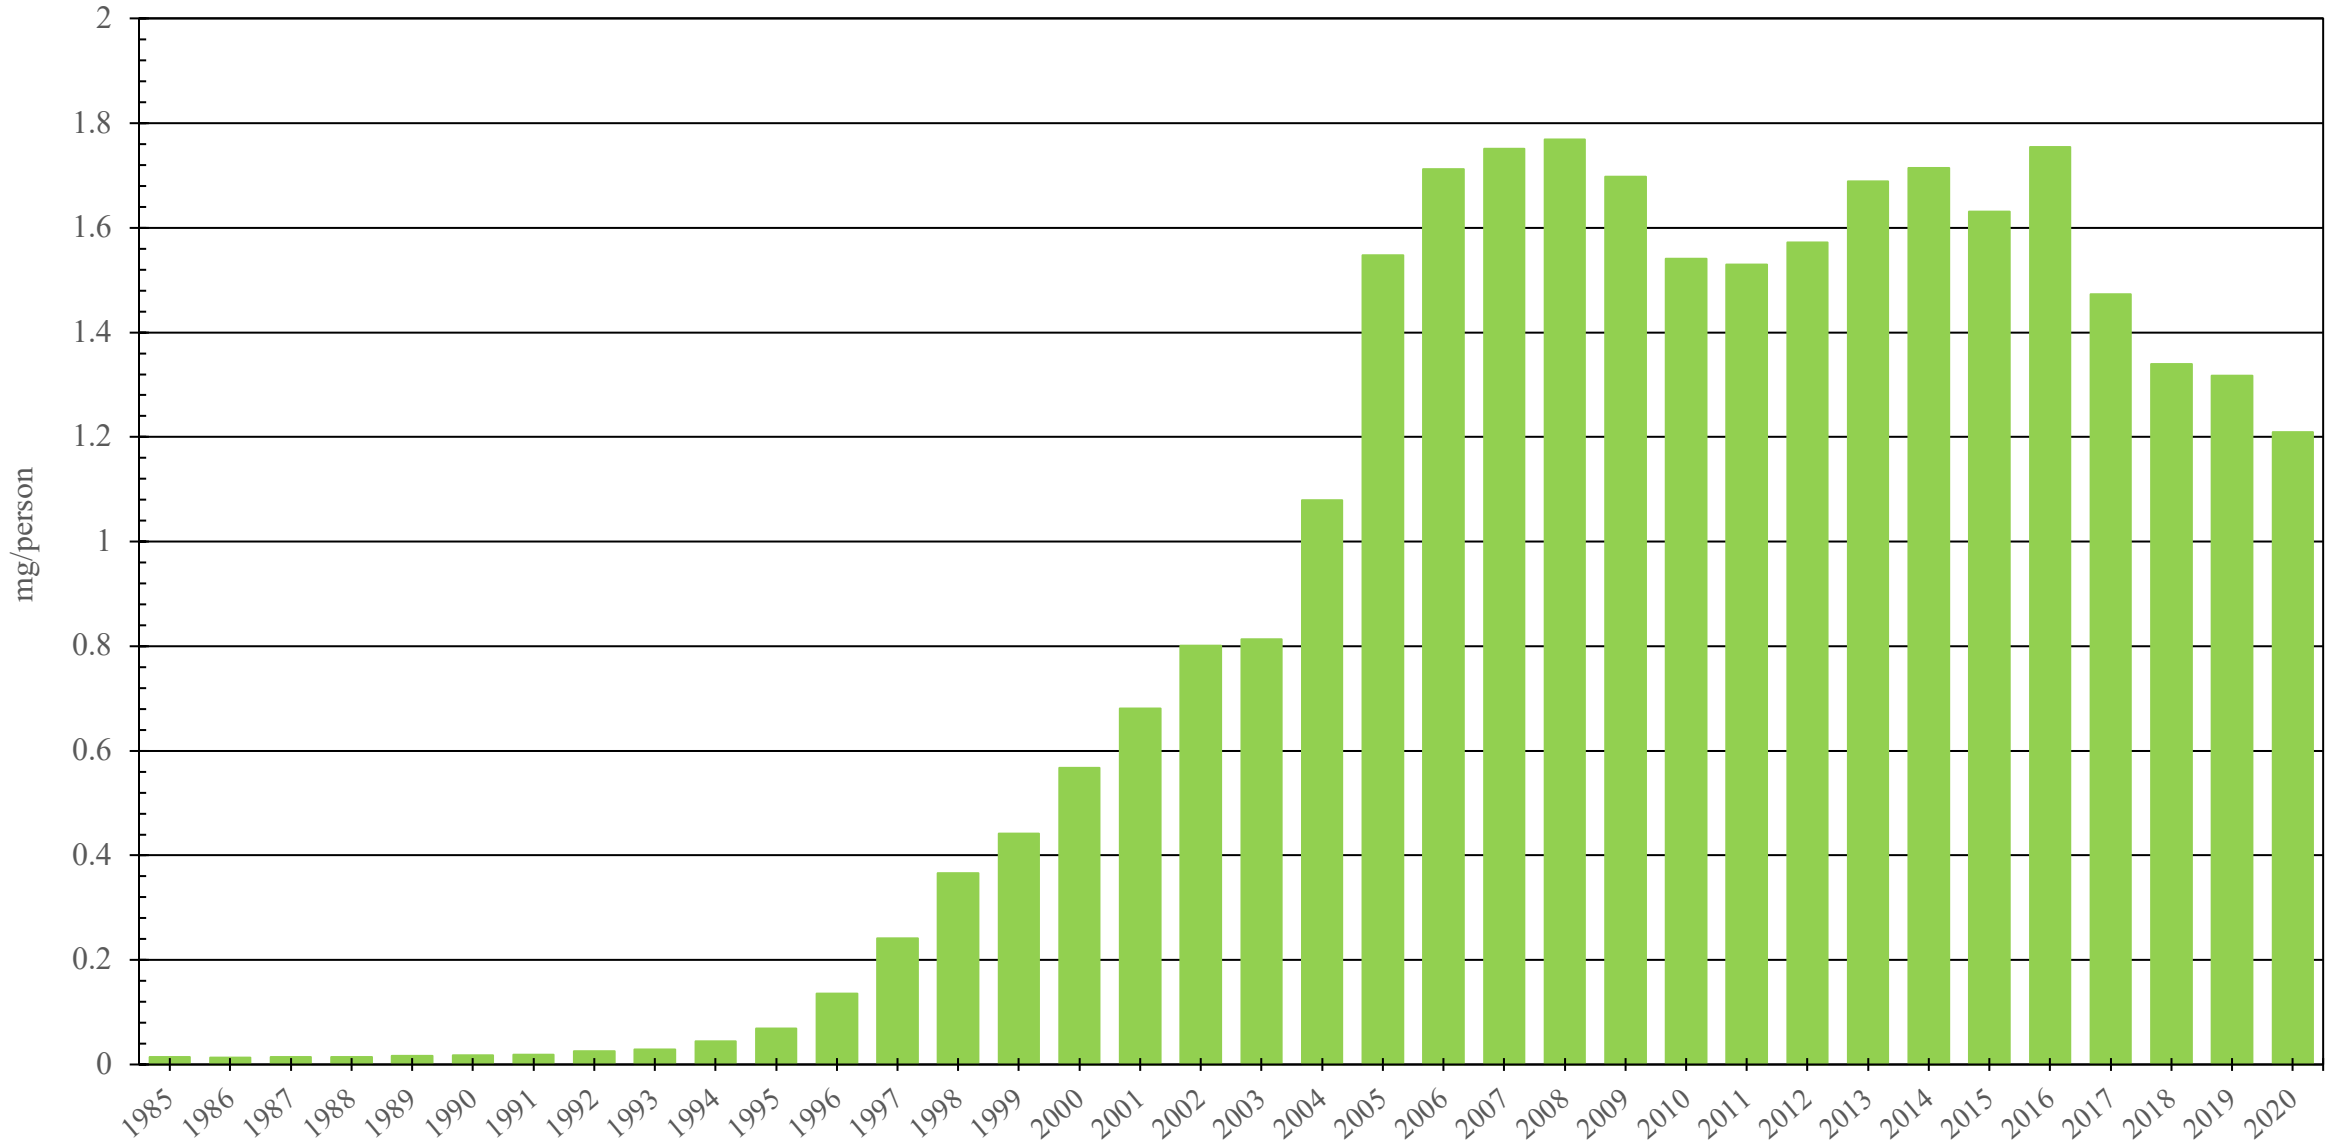

Denmark

Fentanyl Consumption (mg/person), 1985 - 2020

Sources: International Narcotics Control Board (data); The World Bank (population)

Created by: Walther Global Palliative Care & Supportive Oncology, Indiana University Simon Comprehensive Cancer Center, 2022