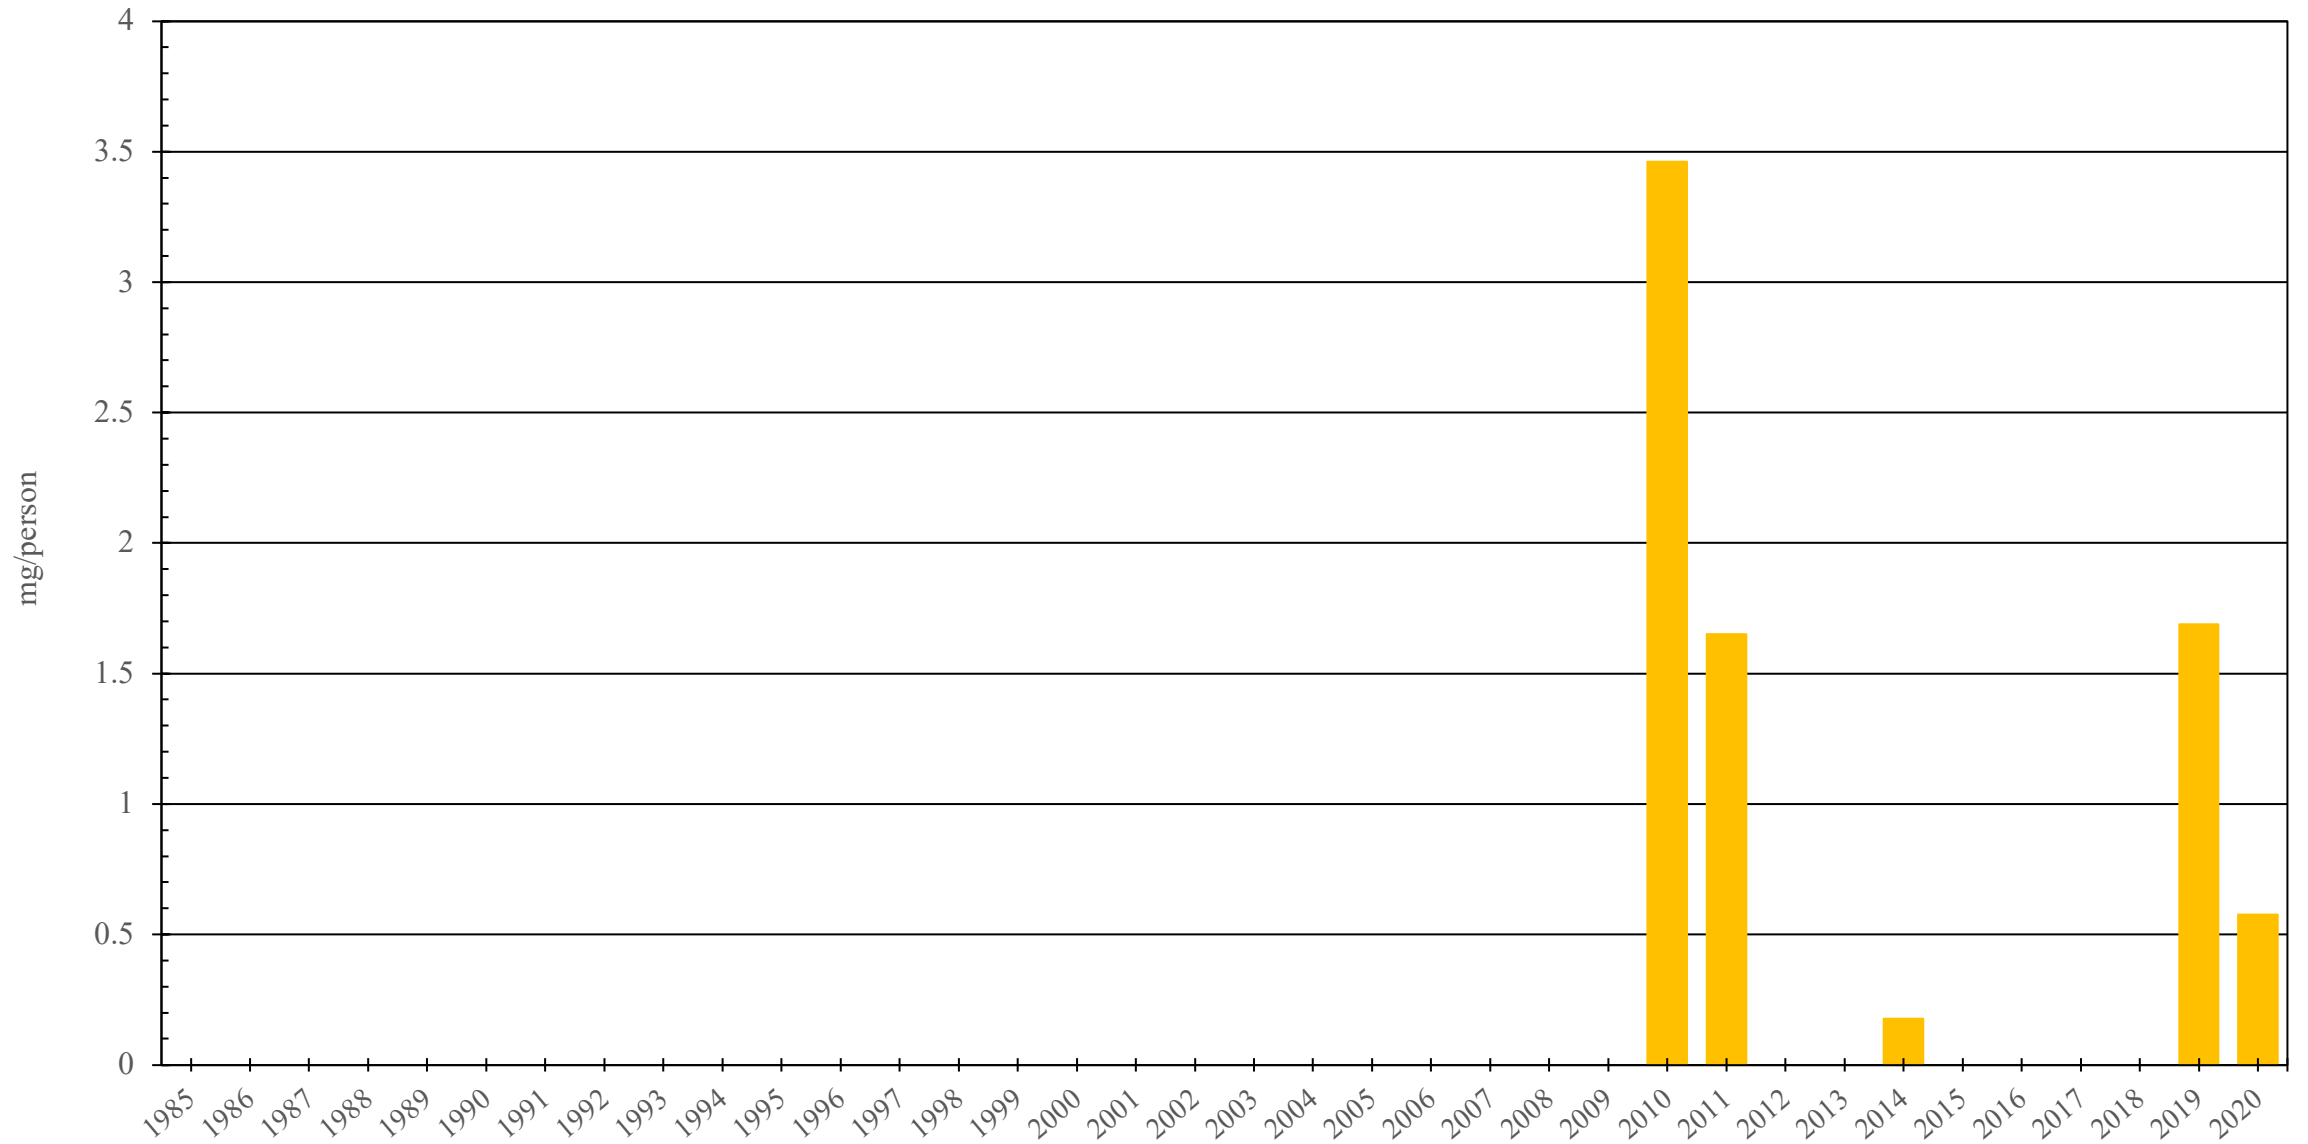

# Denmark

Codeine Consumption (mg/person), 1985 - 2020

Sources: International Narcotics Control Board (data); The World Bank (population)

Created by: Walther Global Palliative Care & Supportive Oncology, Indiana University Simon Comprehensive Cancer Center, 2022