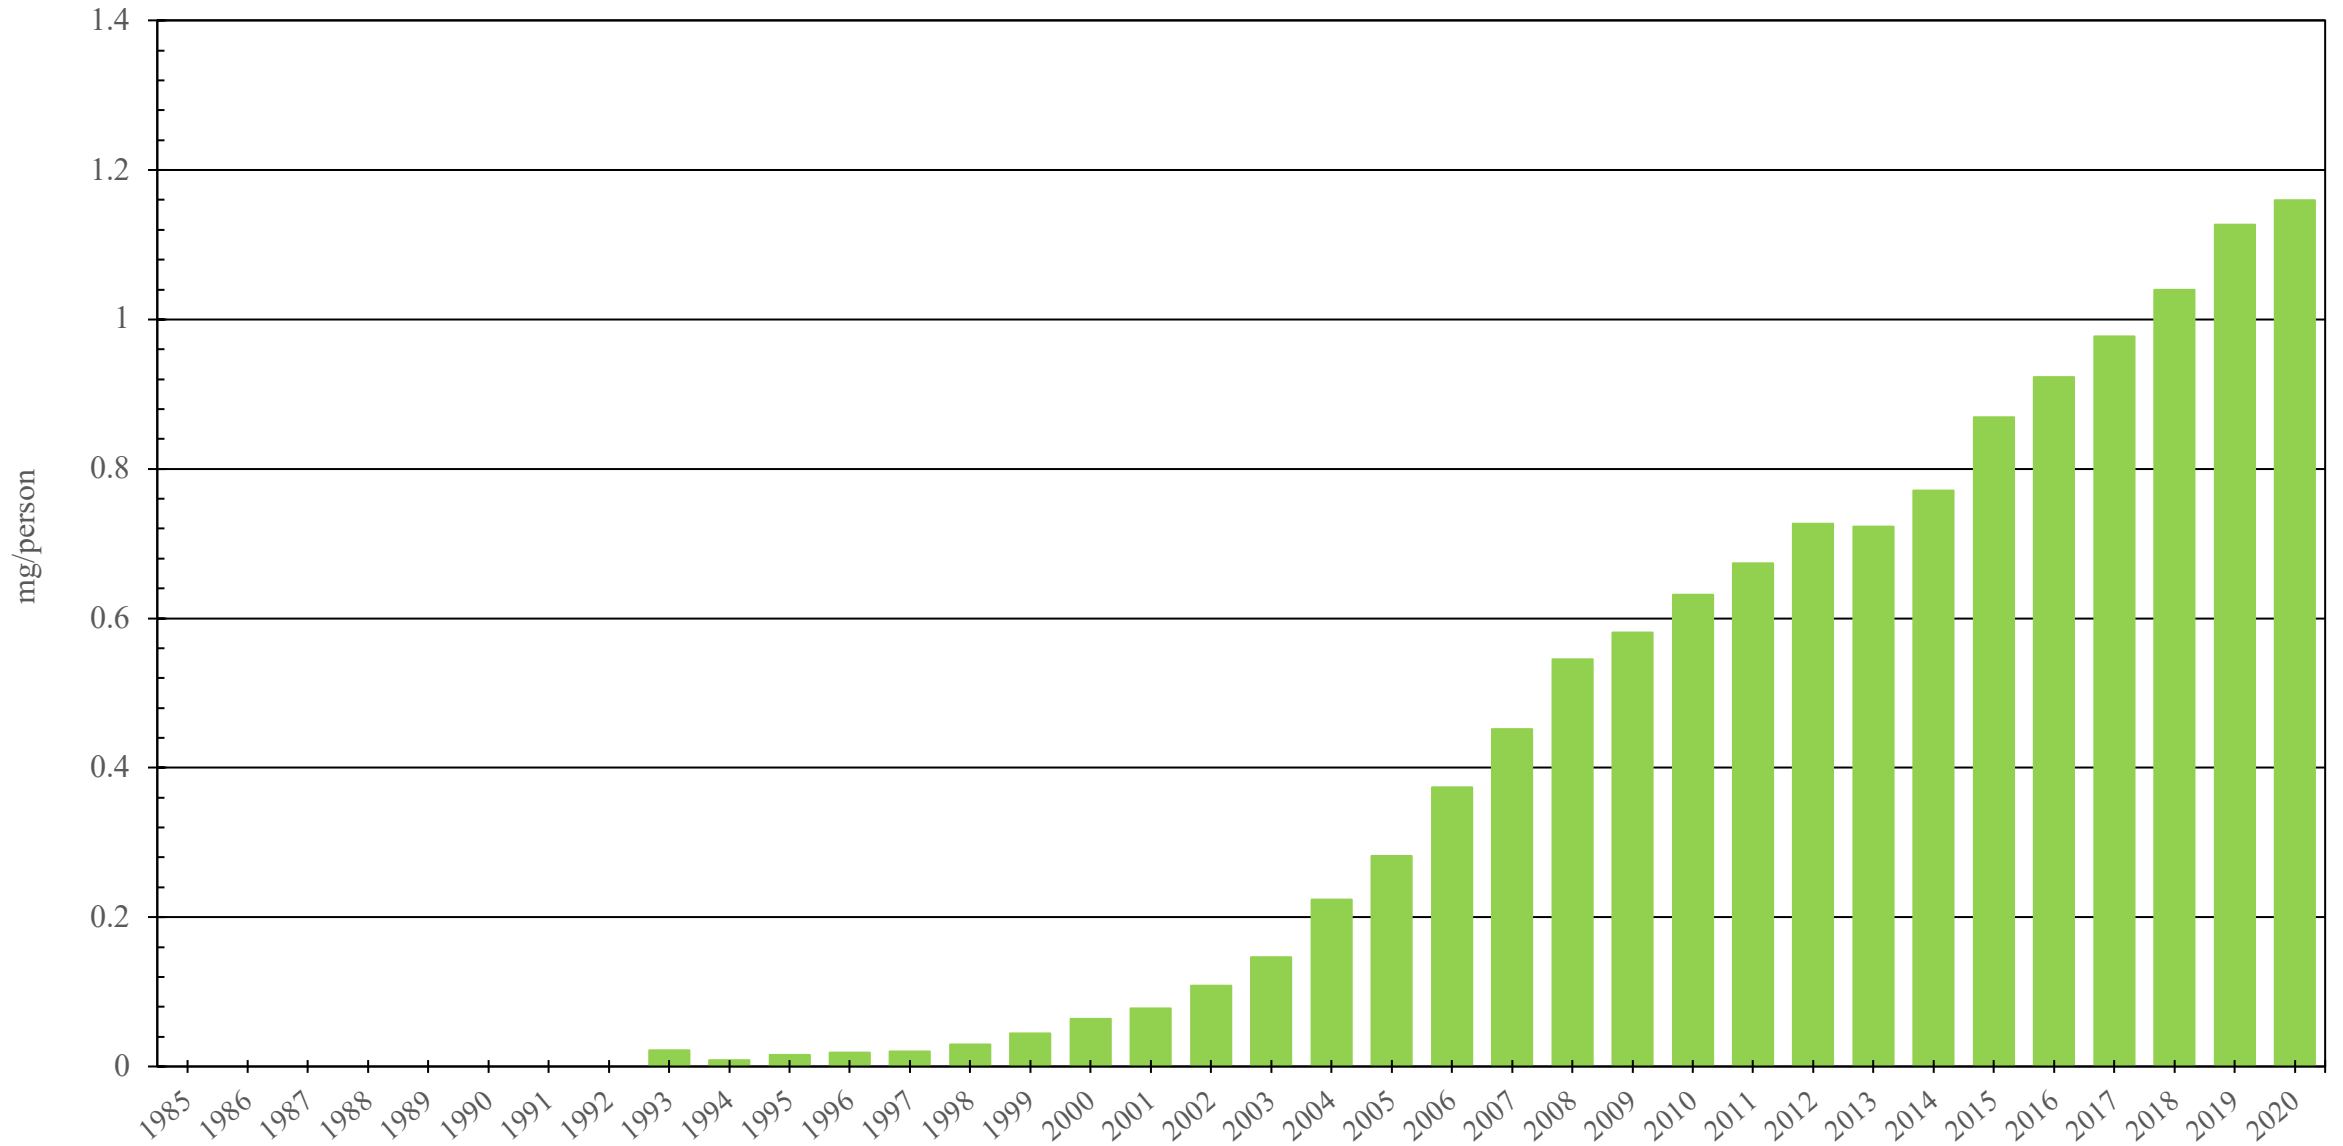

# Czech Republic

Fentanyl Consumption (mg/person), 1985 - 2020

Sources: International Narcotics Control Board (data); The World Bank (population)

Created by: Walther Global Palliative Care & Supportive Oncology, Indiana University Simon Comprehensive Cancer Center, 2022