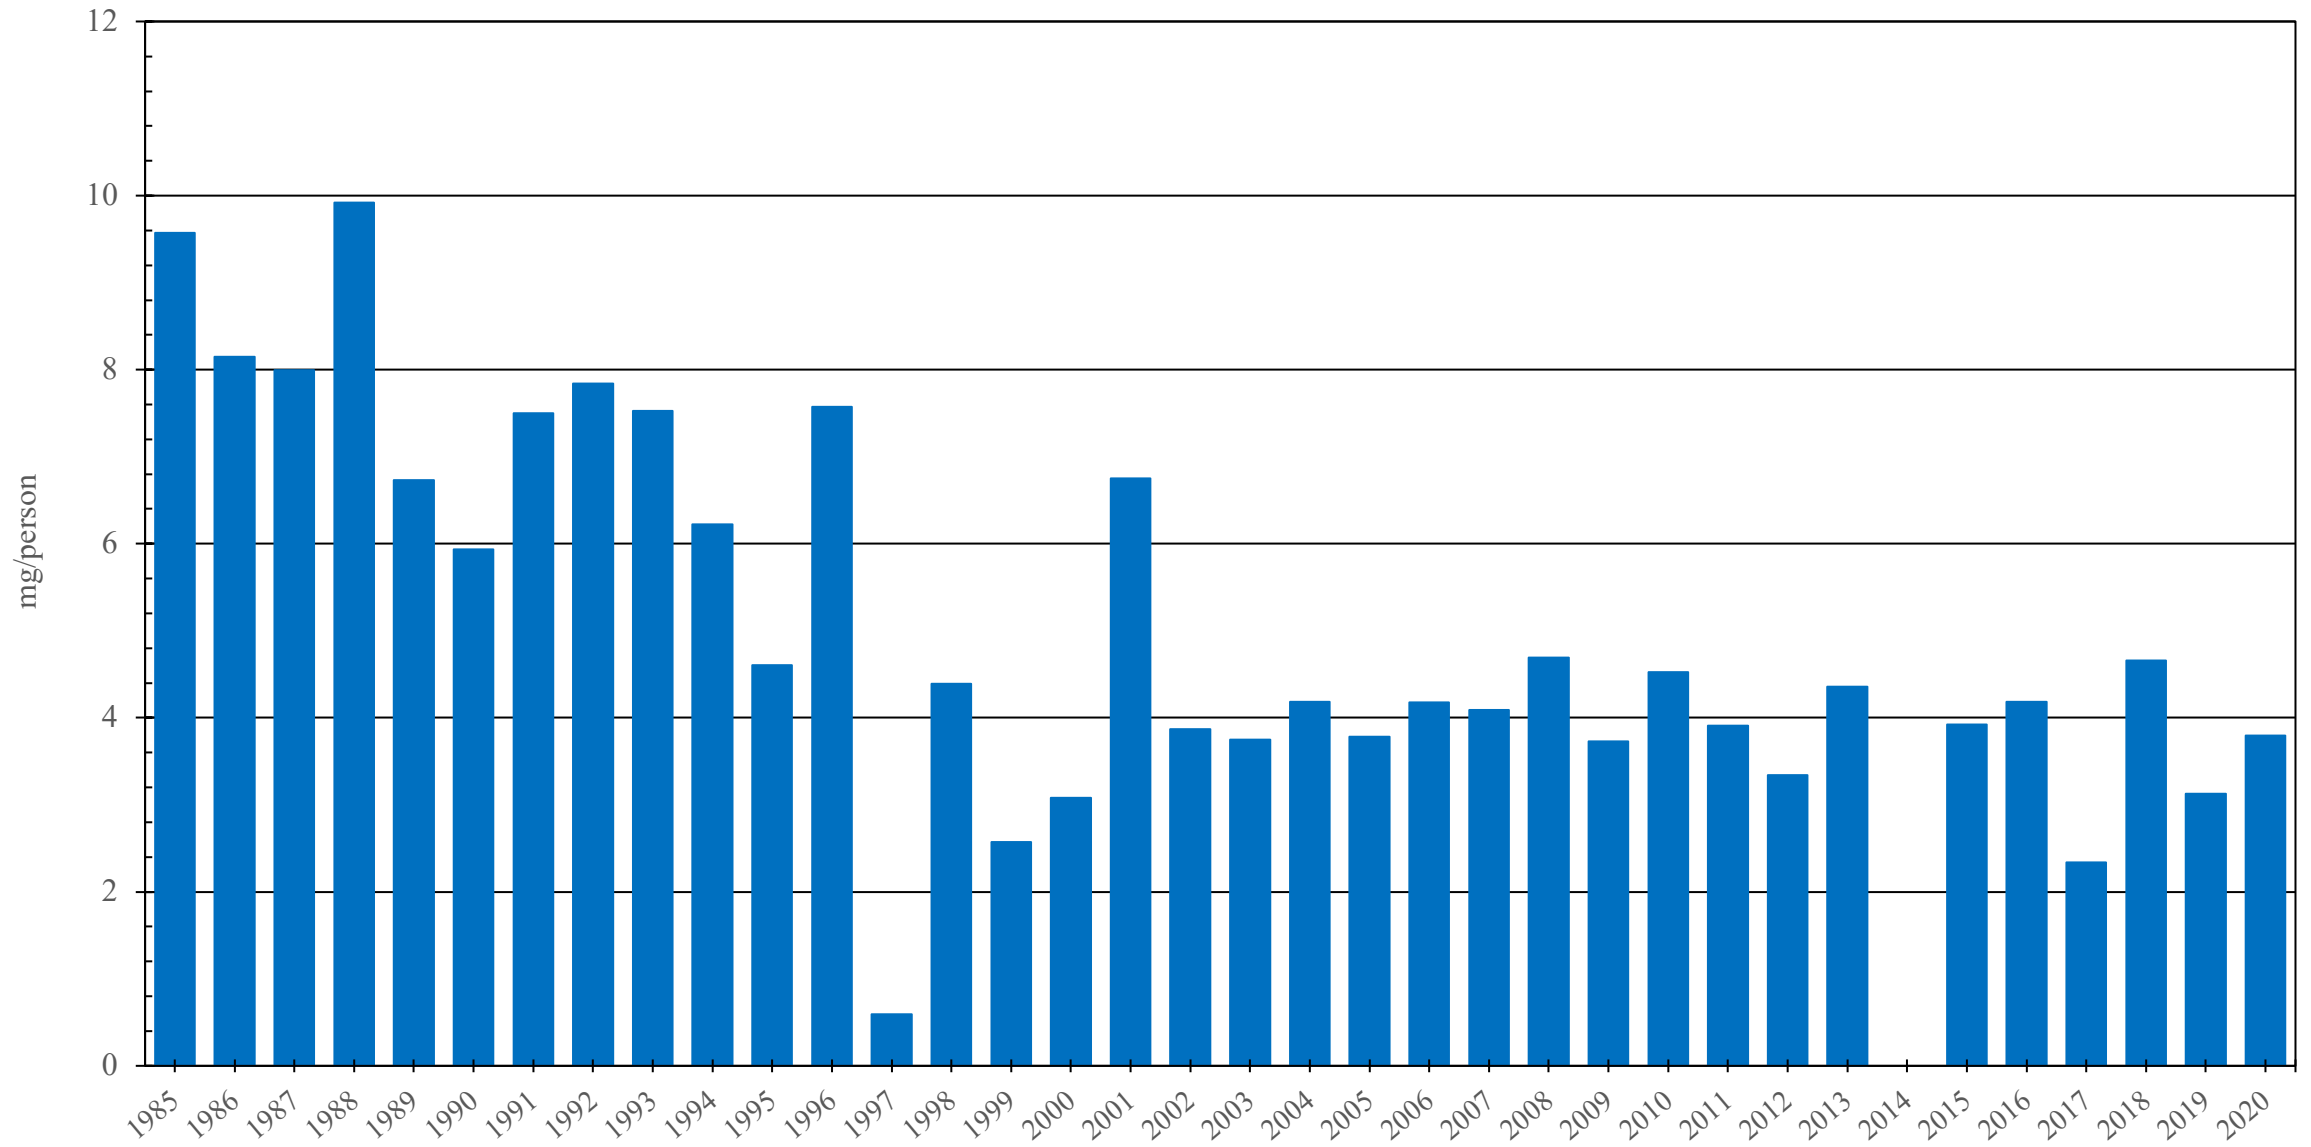

# Cyprus

Pethidine Consumption (mg/person), 1985 - 2020

Sources: International Narcotics Control Board (data); The World Bank (population)

Created by: Walther Global Palliative Care & Supportive Oncology, Indiana University Simon Comprehensive Cancer Center, 2022