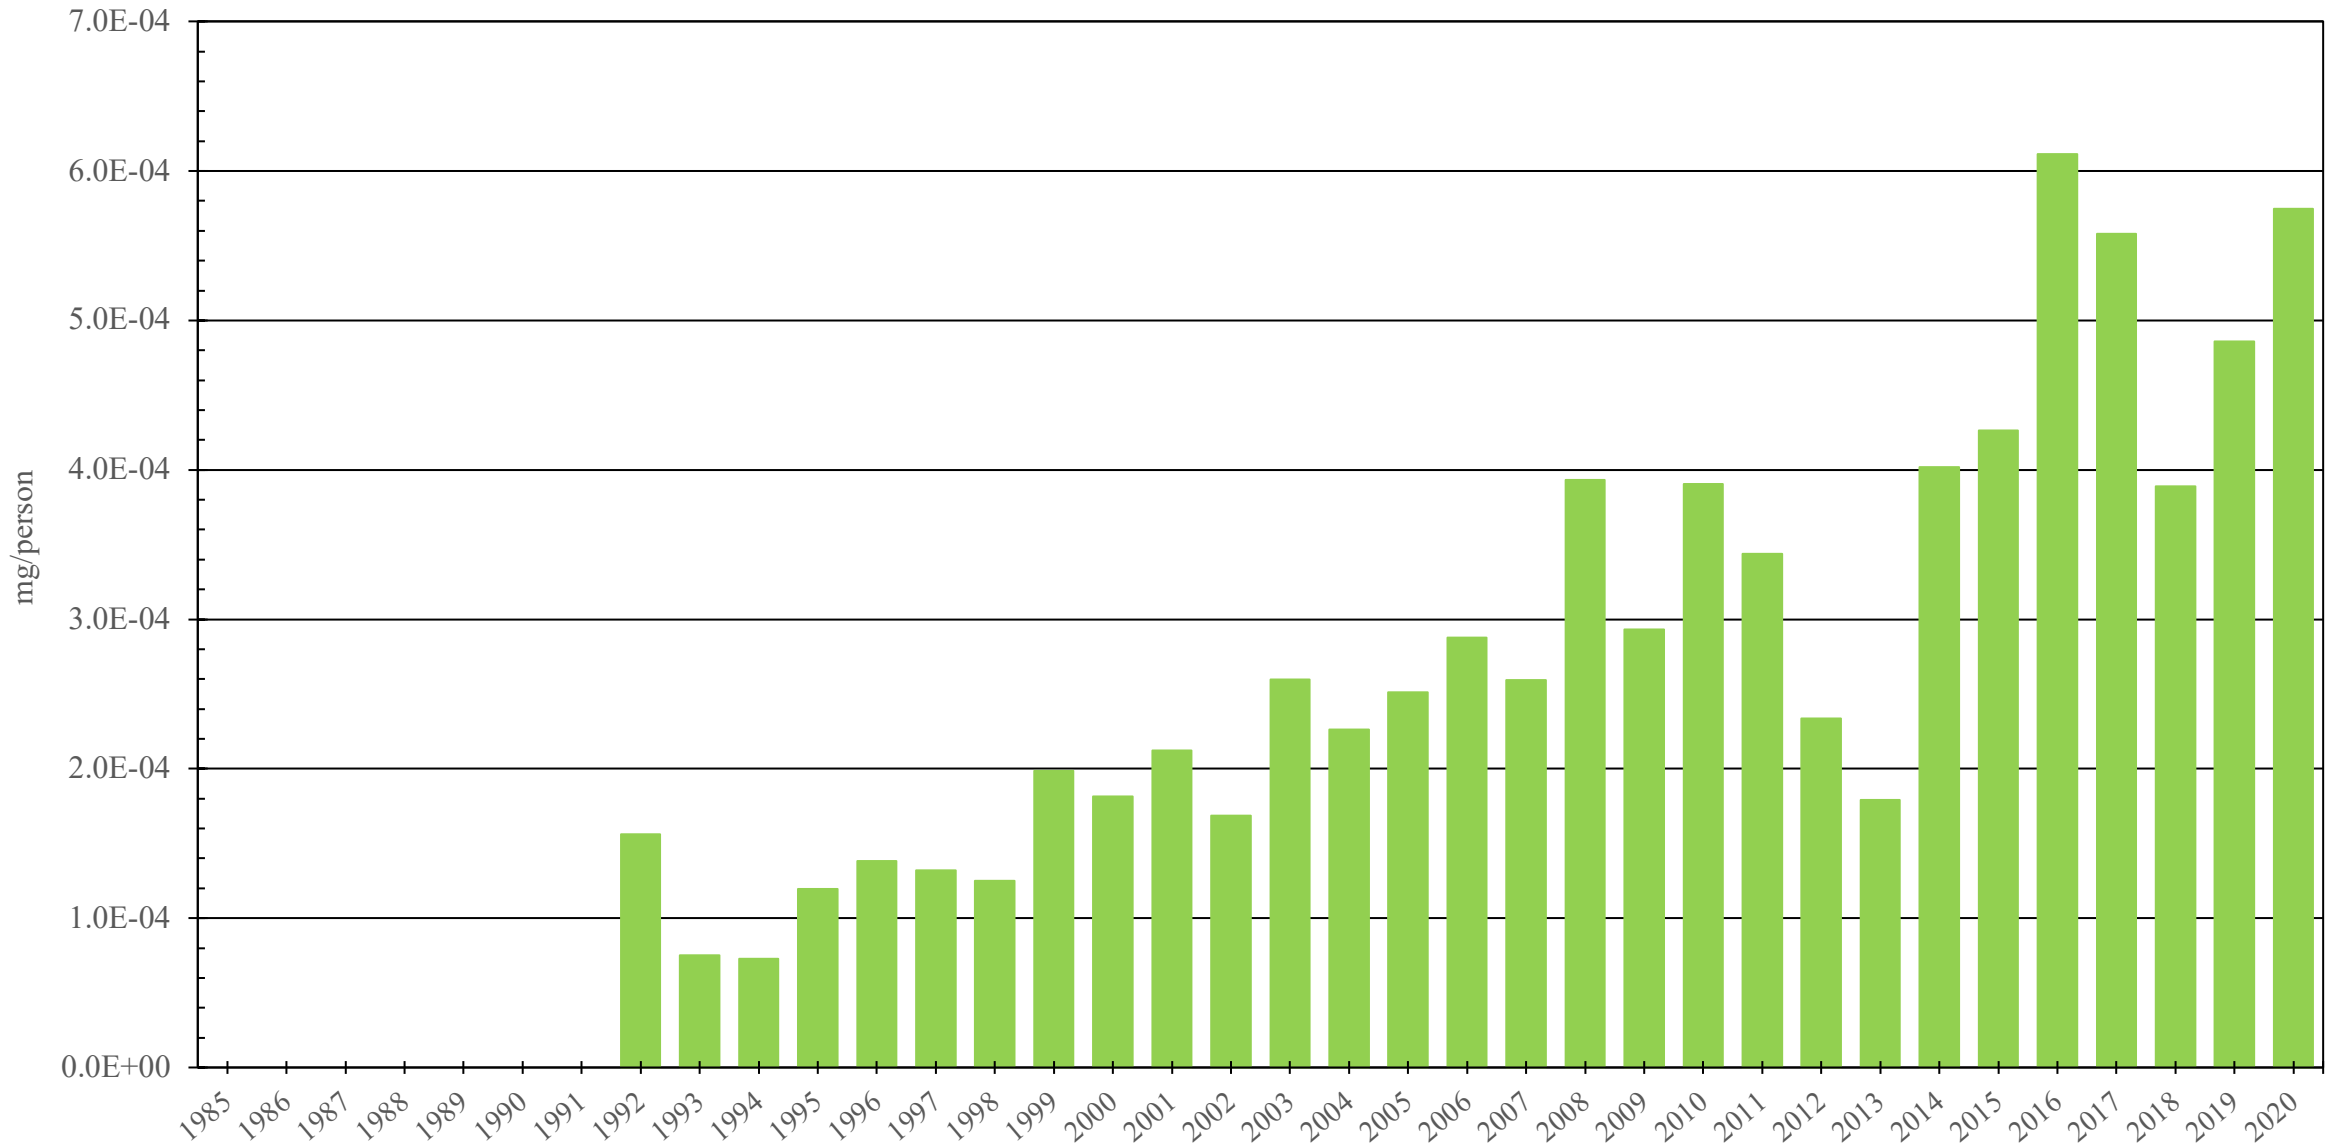

Cote d'Ivoire

Fentanyl Consumption (mg/person), 1985 - 2020

Sources: International Narcotics Control Board (data); The World Bank (population)

Created by: Walther Global Palliative Care & Supportive Oncology, Indiana University Simon Comprehensive Cancer Center, 2022