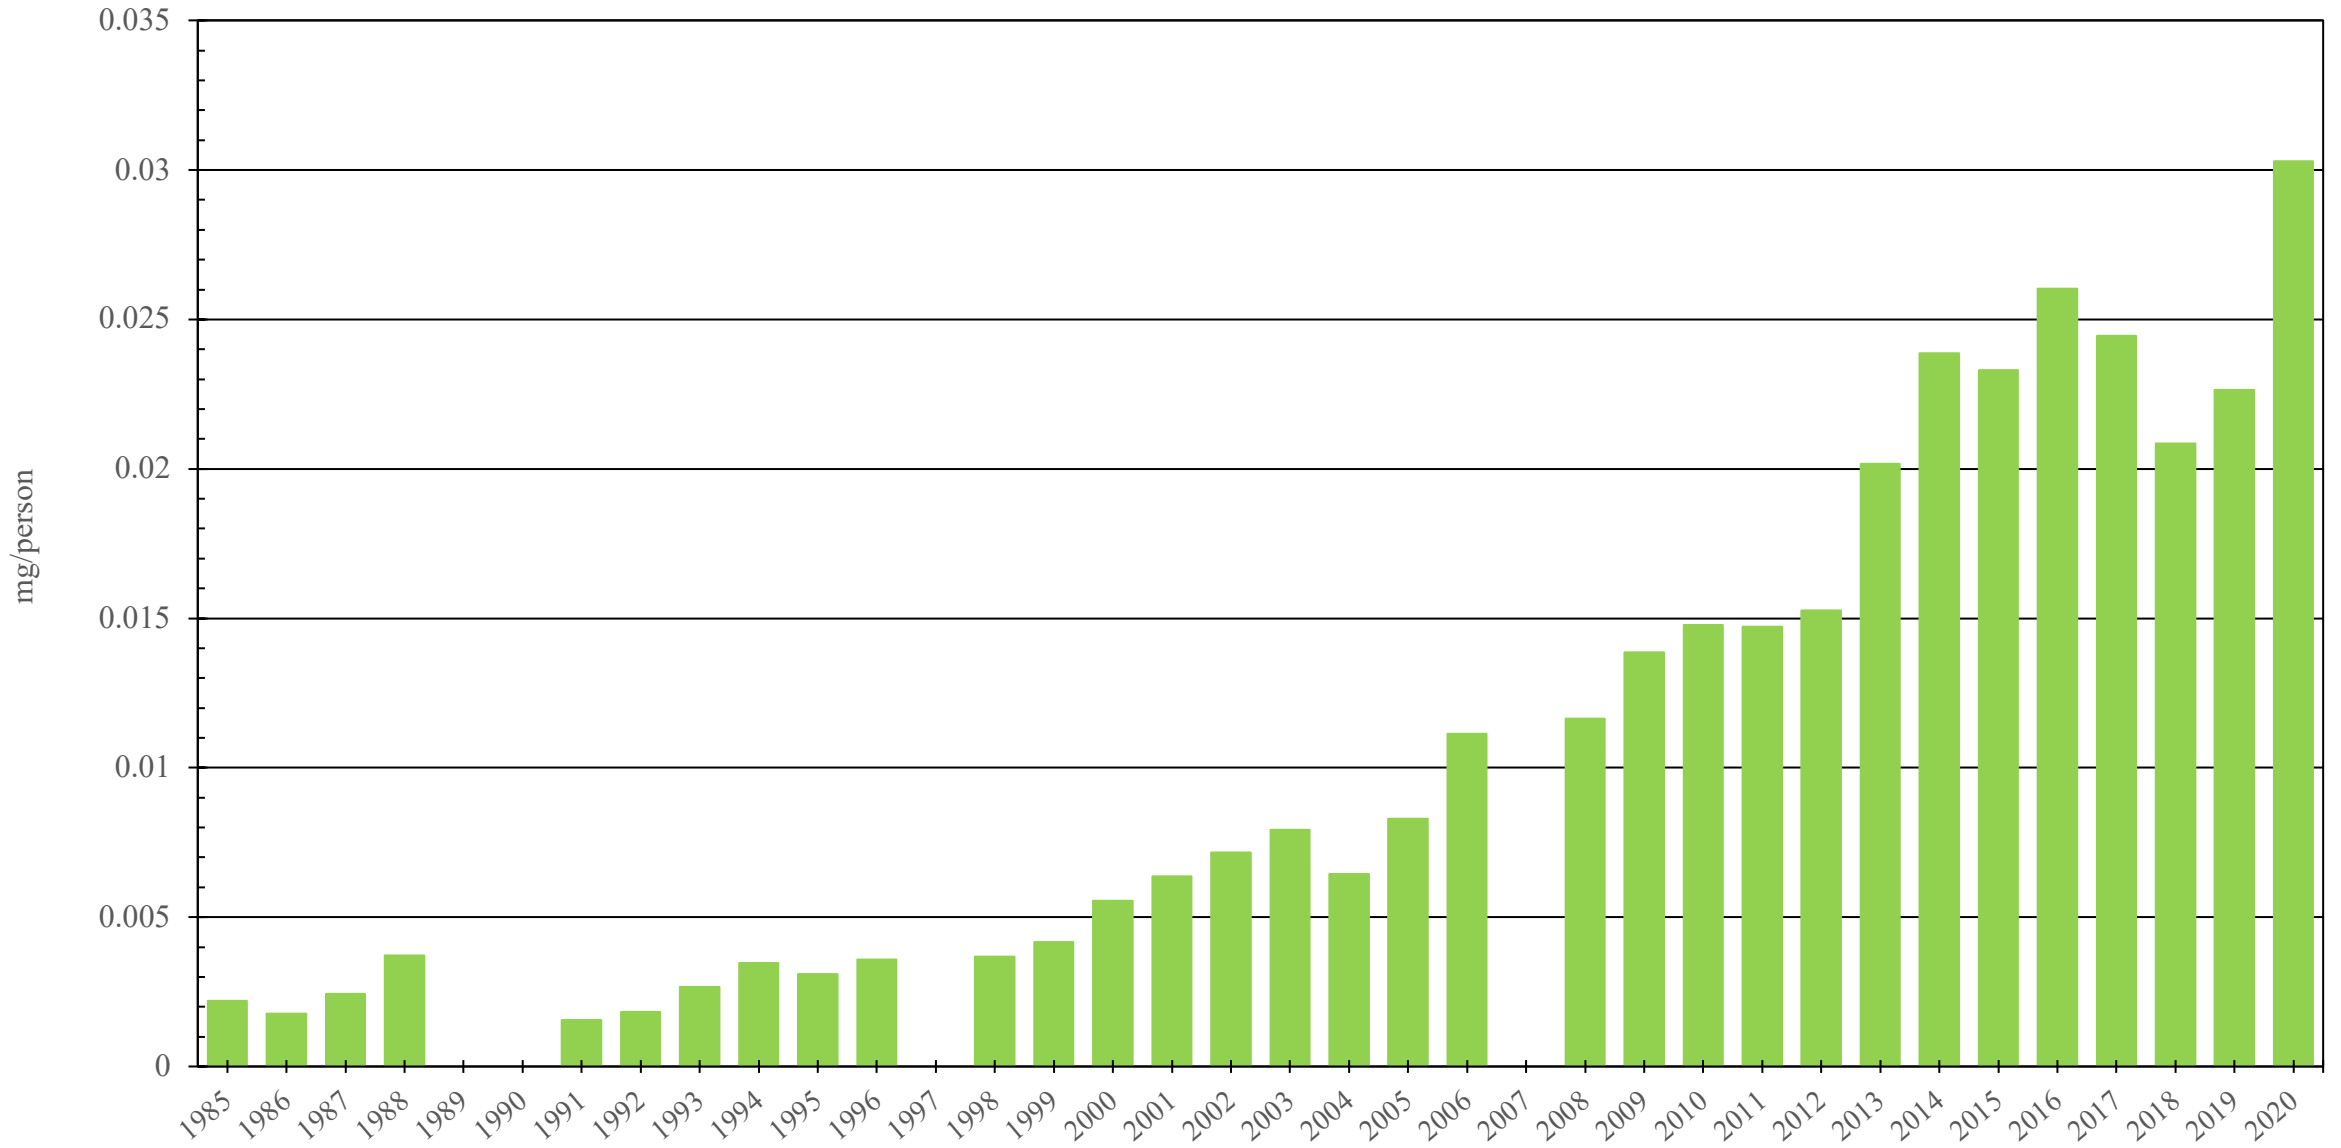

Costa Rica

Fentanyl Consumption (mg/person), 1985 - 2020

Sources: International Narcotics Control Board (data); The World Bank (population)

Created by: Walther Global Palliative Care & Supportive Oncology, Indiana University Simon Comprehensive Cancer Center, 2022