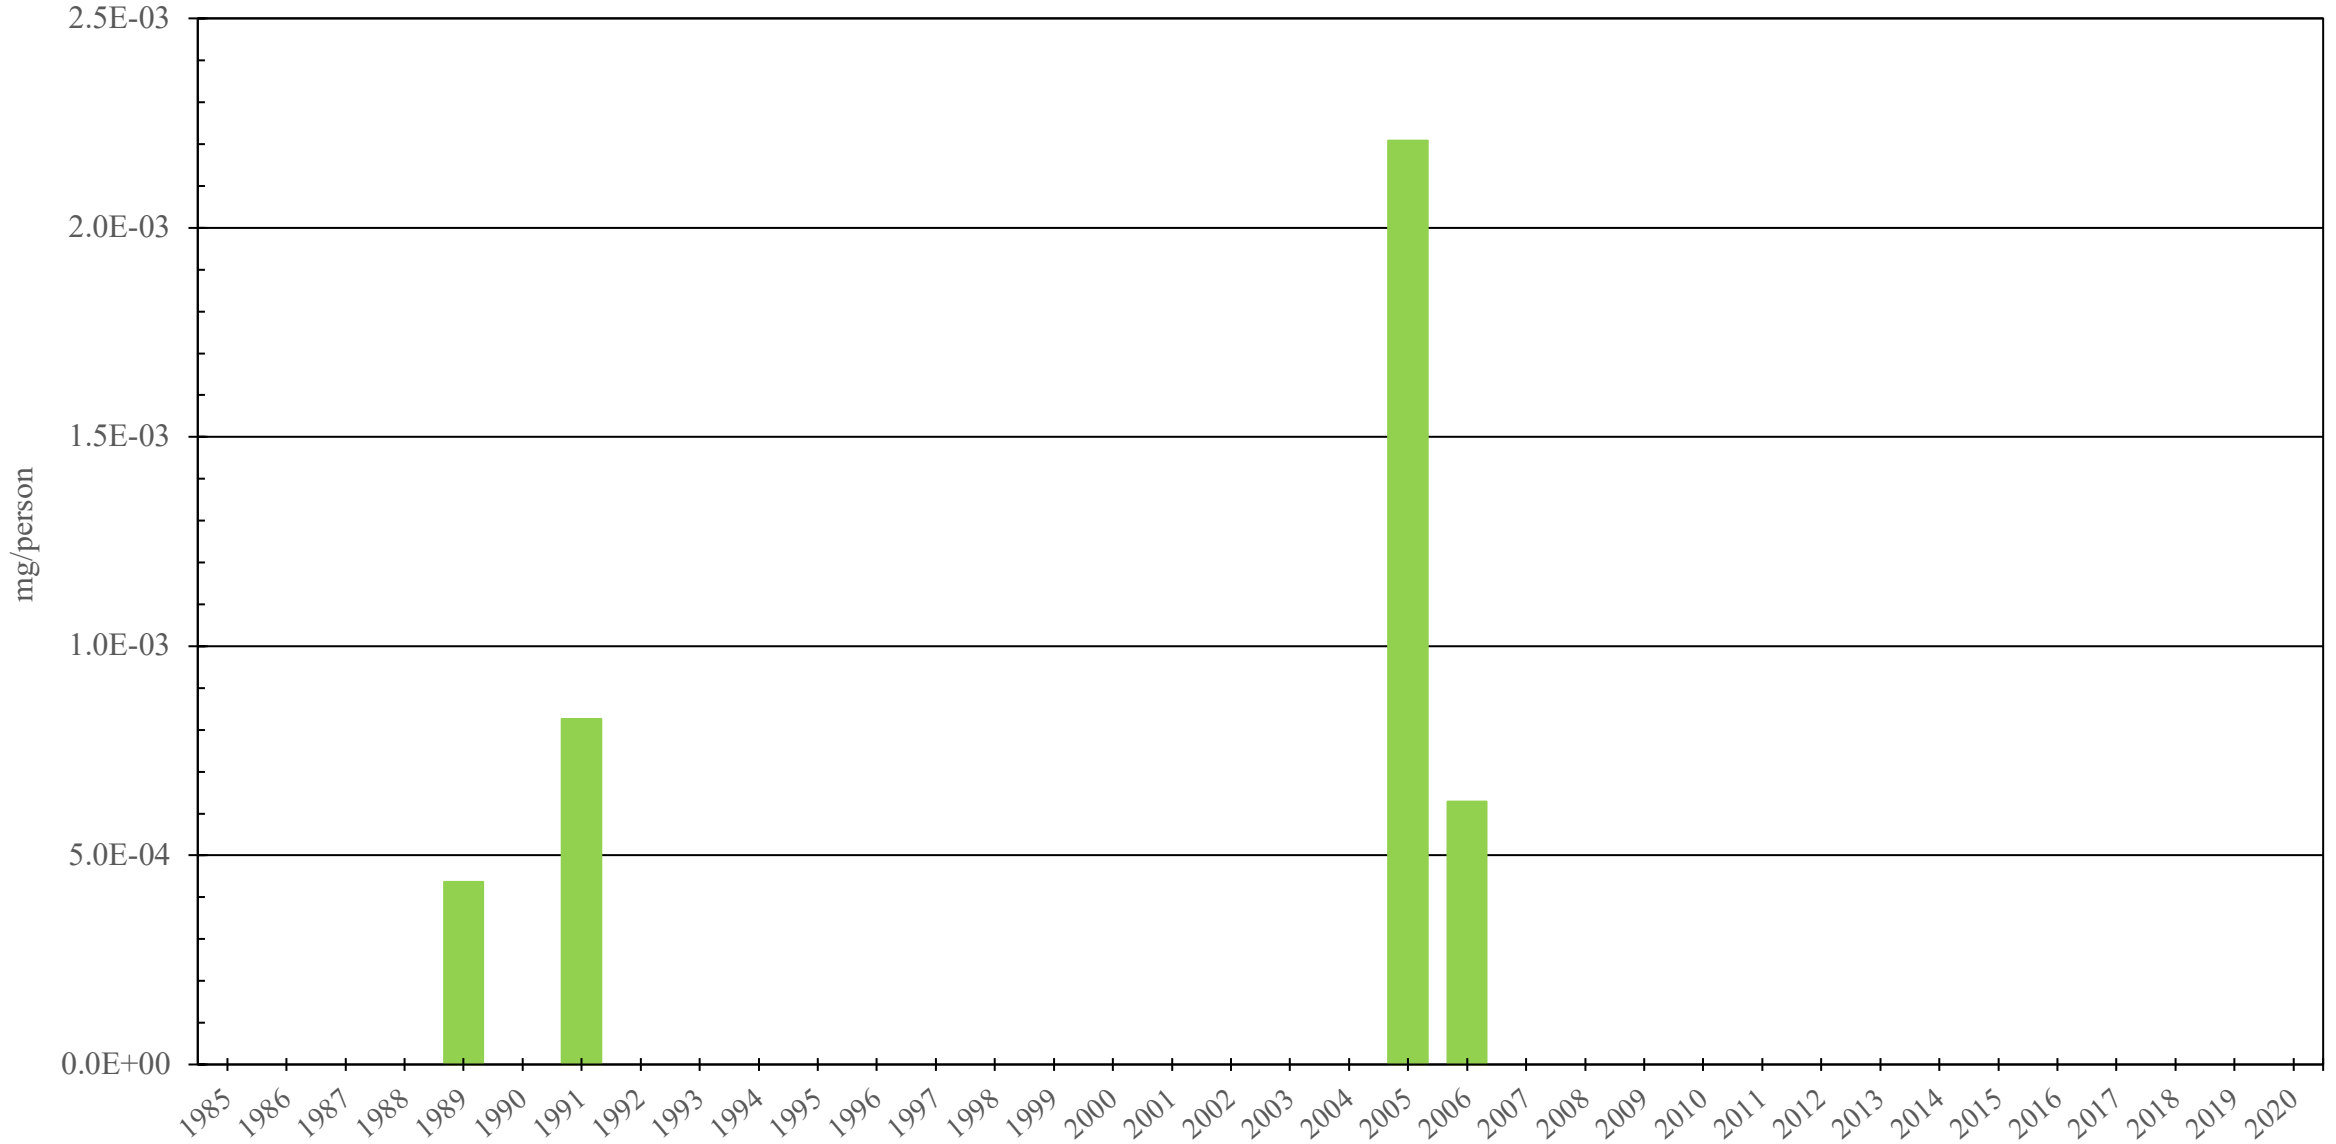

Republic of the Congo

Fentanyl Consumption (mg/person), 1985 - 2020

Sources: International Narcotics Control Board (data); The World Bank (population)

Created by: Walther Global Palliative Care & Supportive Oncology, Indiana University Simon Comprehensive Cancer Center, 2022