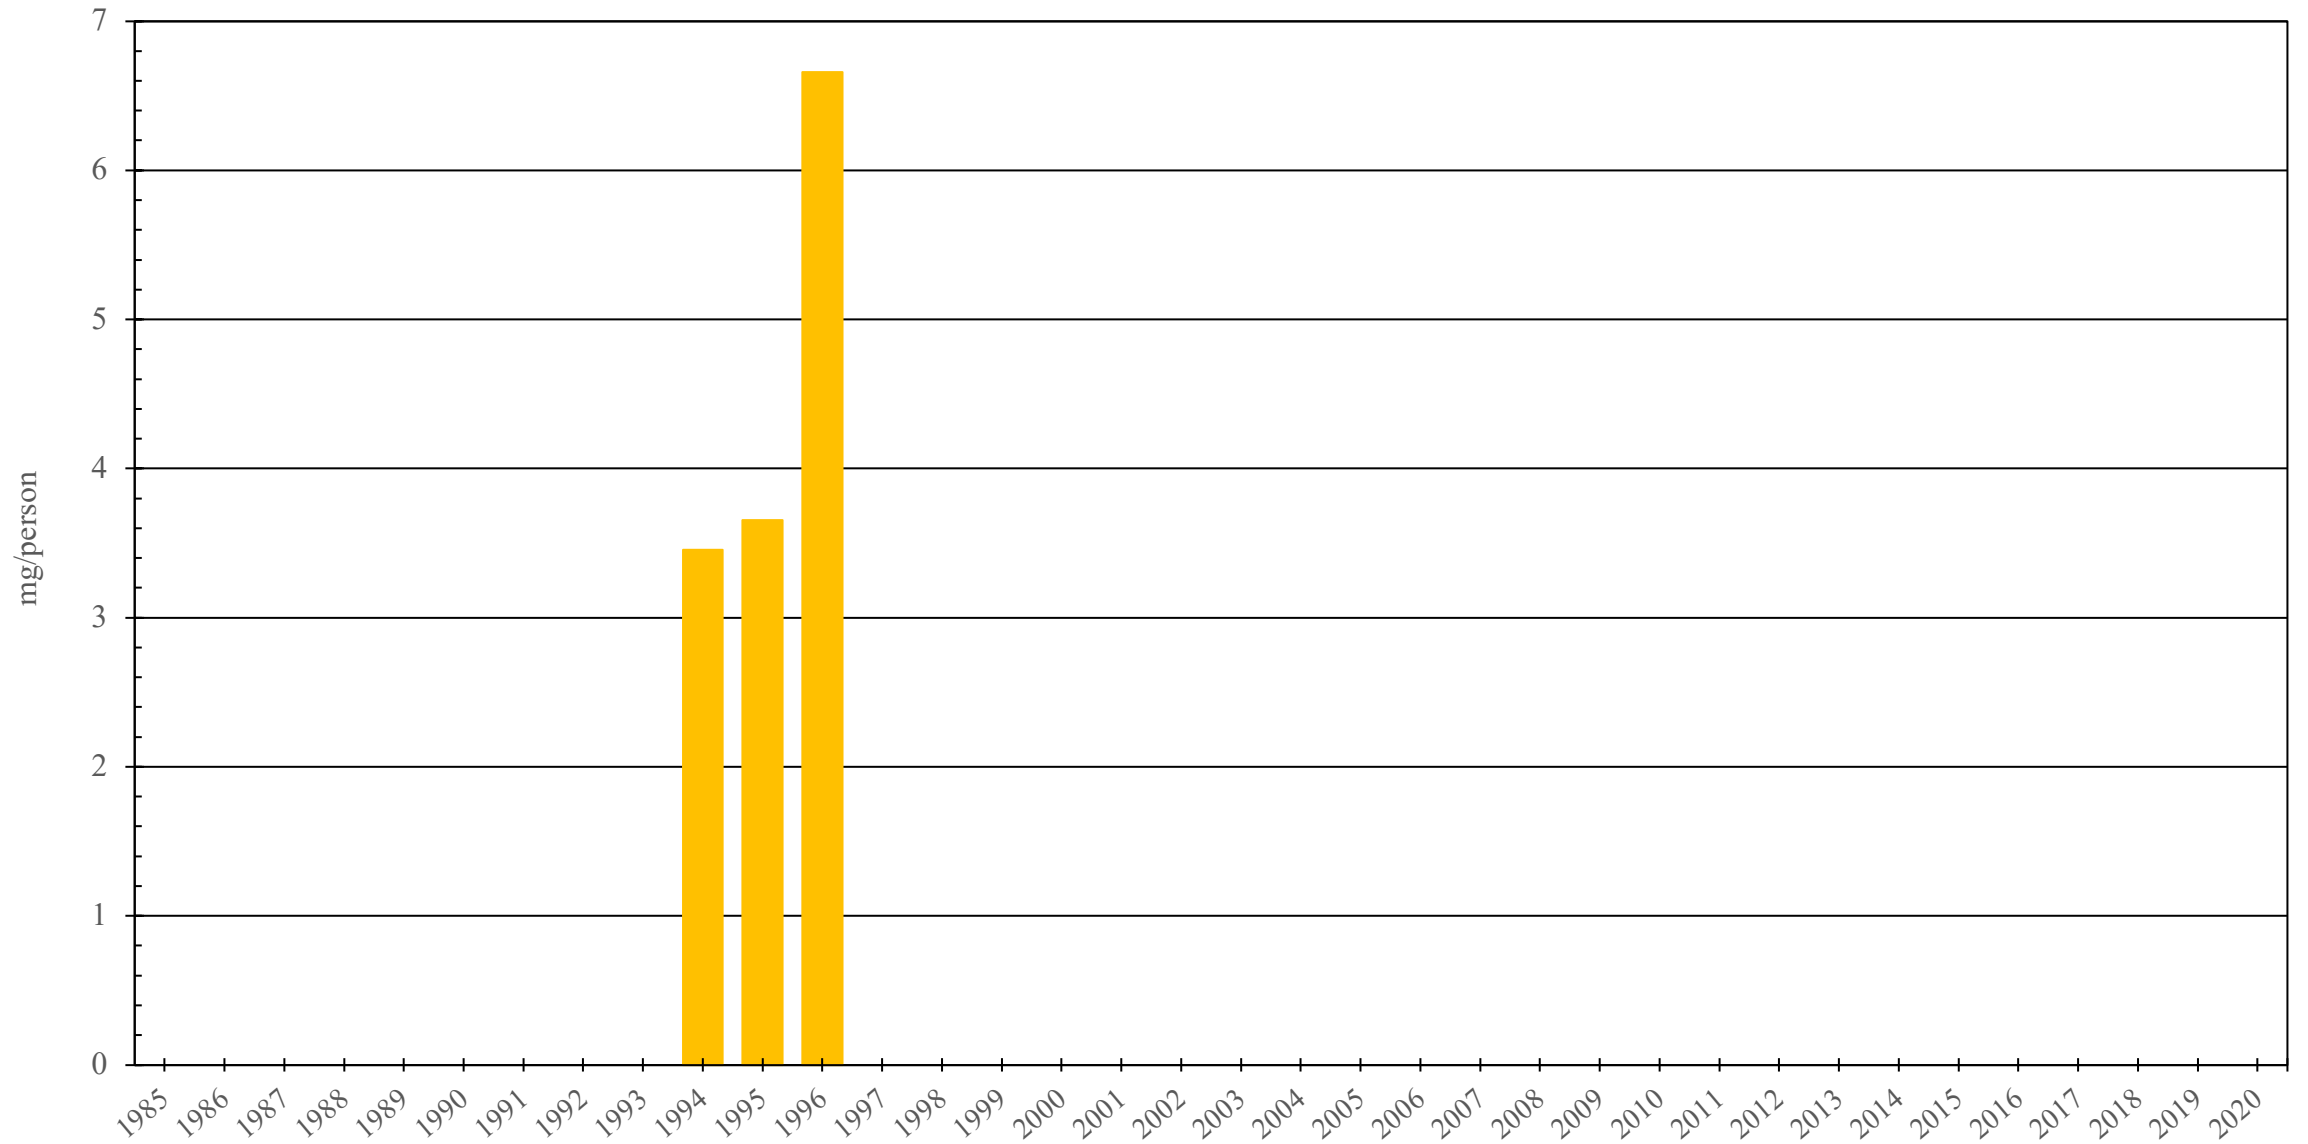

Colombia

Codeine Consumption (mg/person), 1985 - 2020

Sources: International Narcotics Control Board (data); The World Bank (population)

Created by: Walther Global Palliative Care & Supportive Oncology, Indiana University Simon Comprehensive Cancer Center, 2022