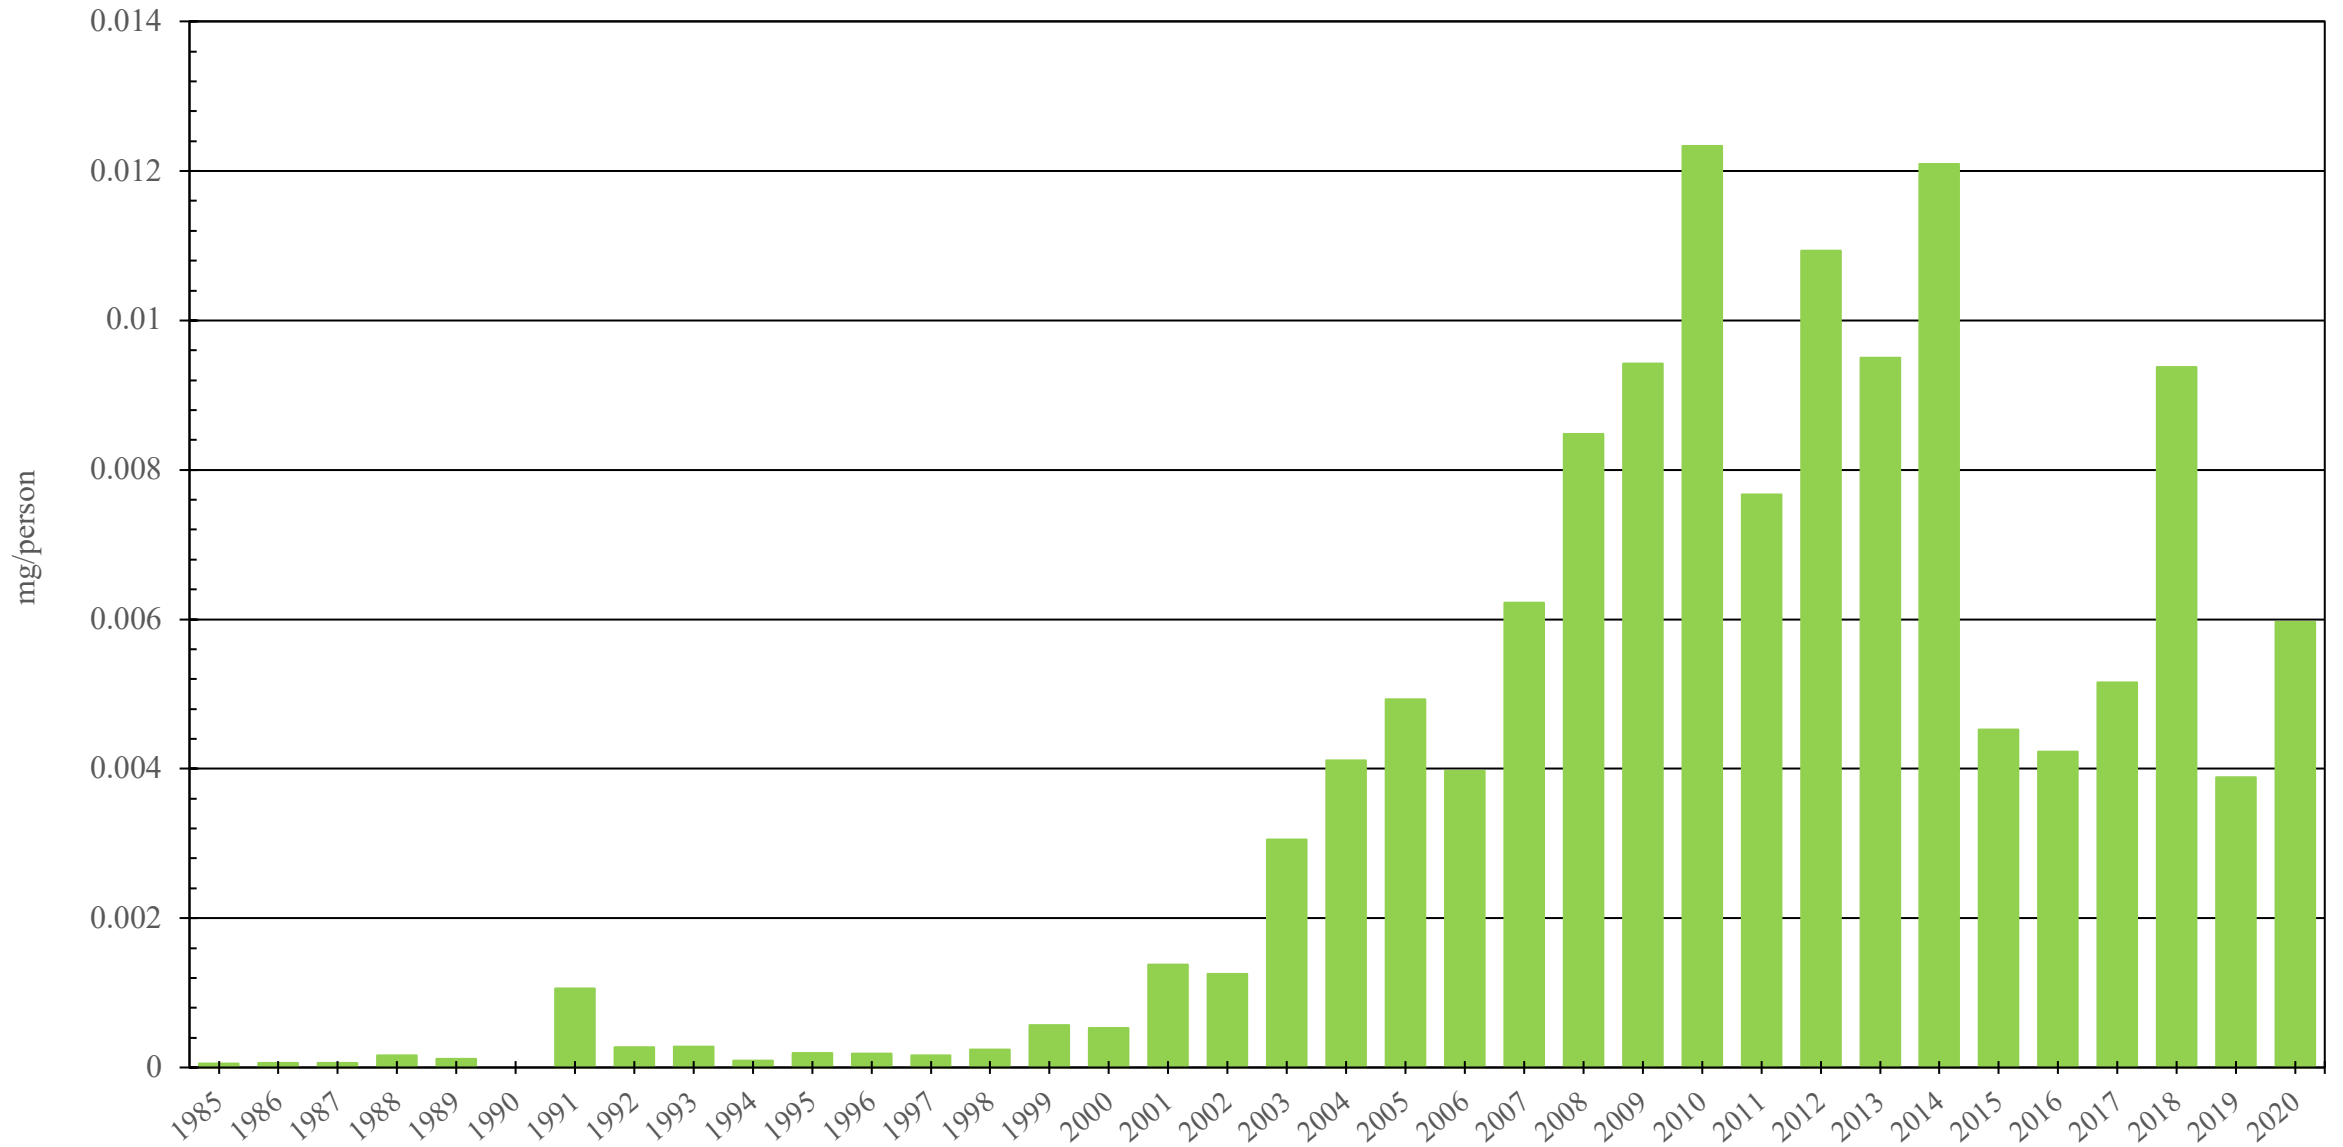

China

Fentanyl Consumption (mg/person), 1985 - 2020

Sources: International Narcotics Control Board (data); The World Bank (population)

Created by: Walther Global Palliative Care & Supportive Oncology, Indiana University Simon Comprehensive Cancer Center, 2022