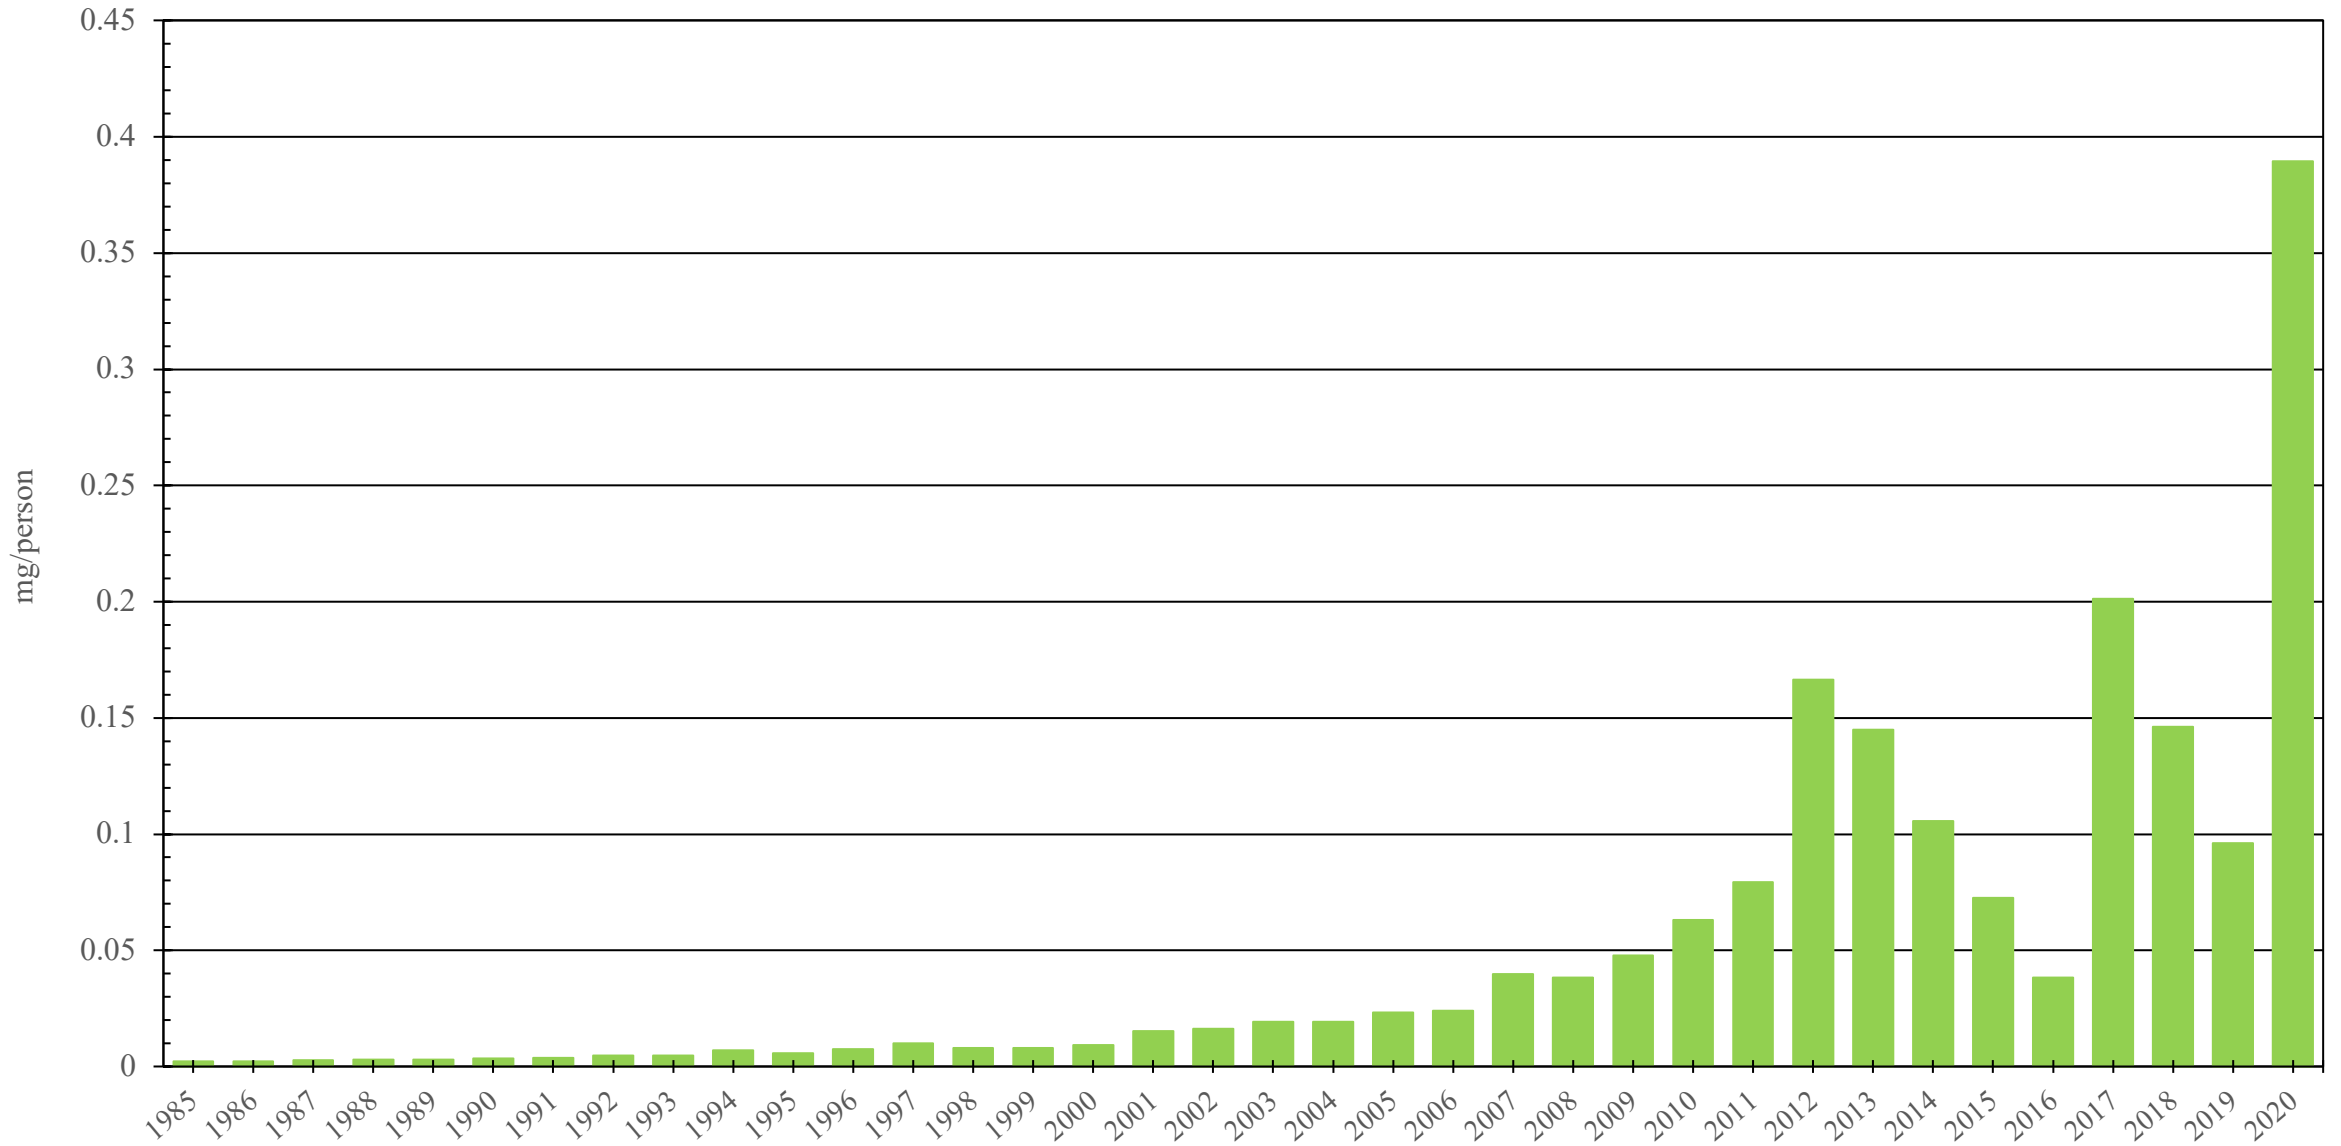

Chile

Fentanyl Consumption (mg/person), 1985 - 2020

Sources: International Narcotics Control Board (data); The World Bank (population)

Created by: Walther Global Palliative Care & Supportive Oncology, Indiana University Simon Comprehensive Cancer Center, 2022