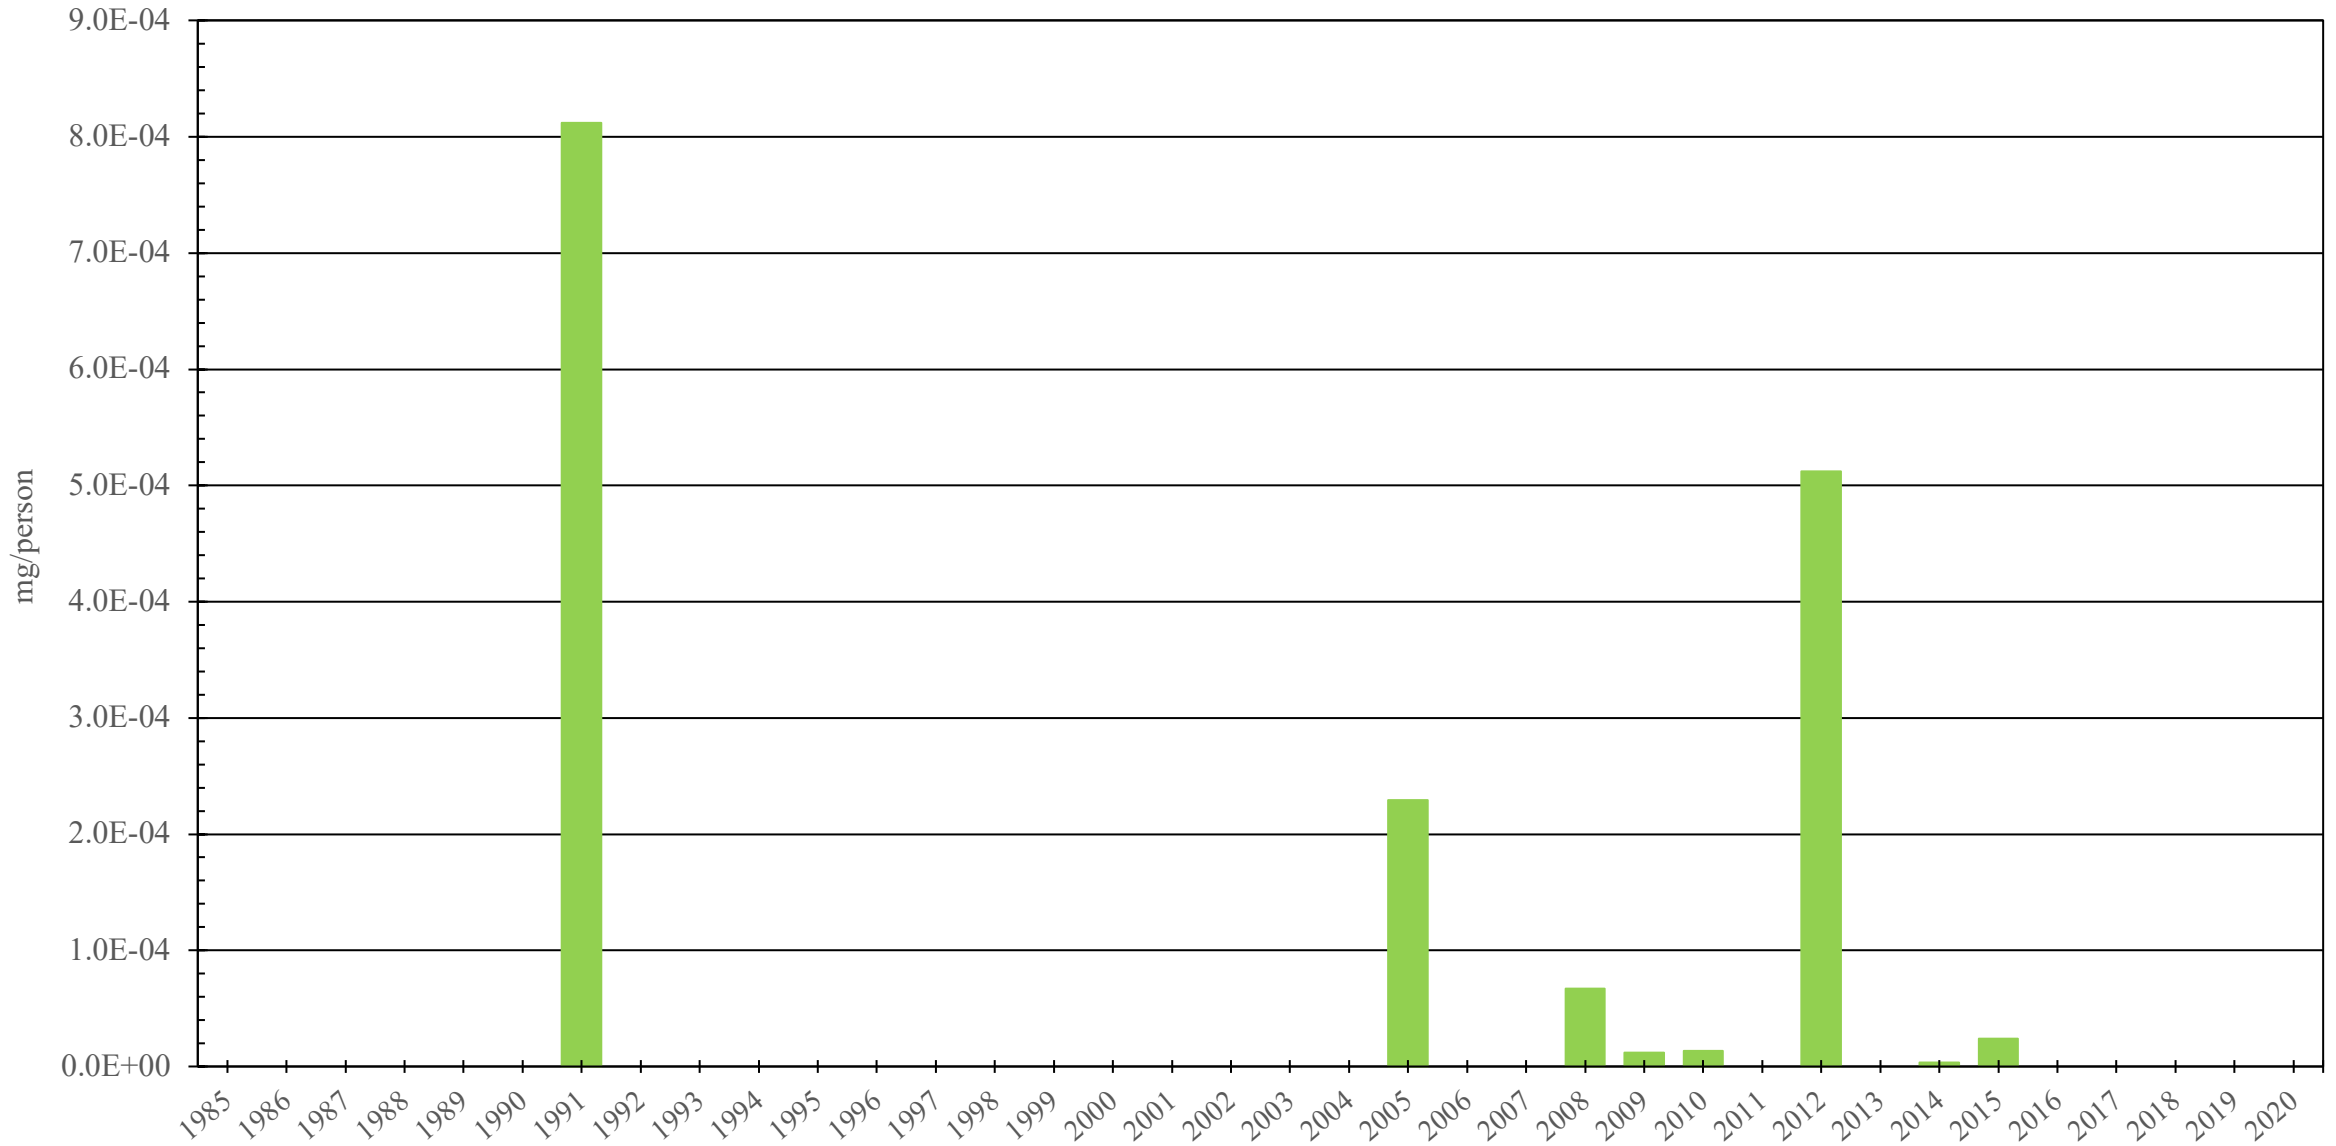

Chad

Fentanyl Consumption (mg/person), 1985 - 2020

Sources: International Narcotics Control Board (data); The World Bank (population)

Created by: Walther Global Palliative Care & Supportive Oncology, Indiana University Simon Comprehensive Cancer Center, 2022