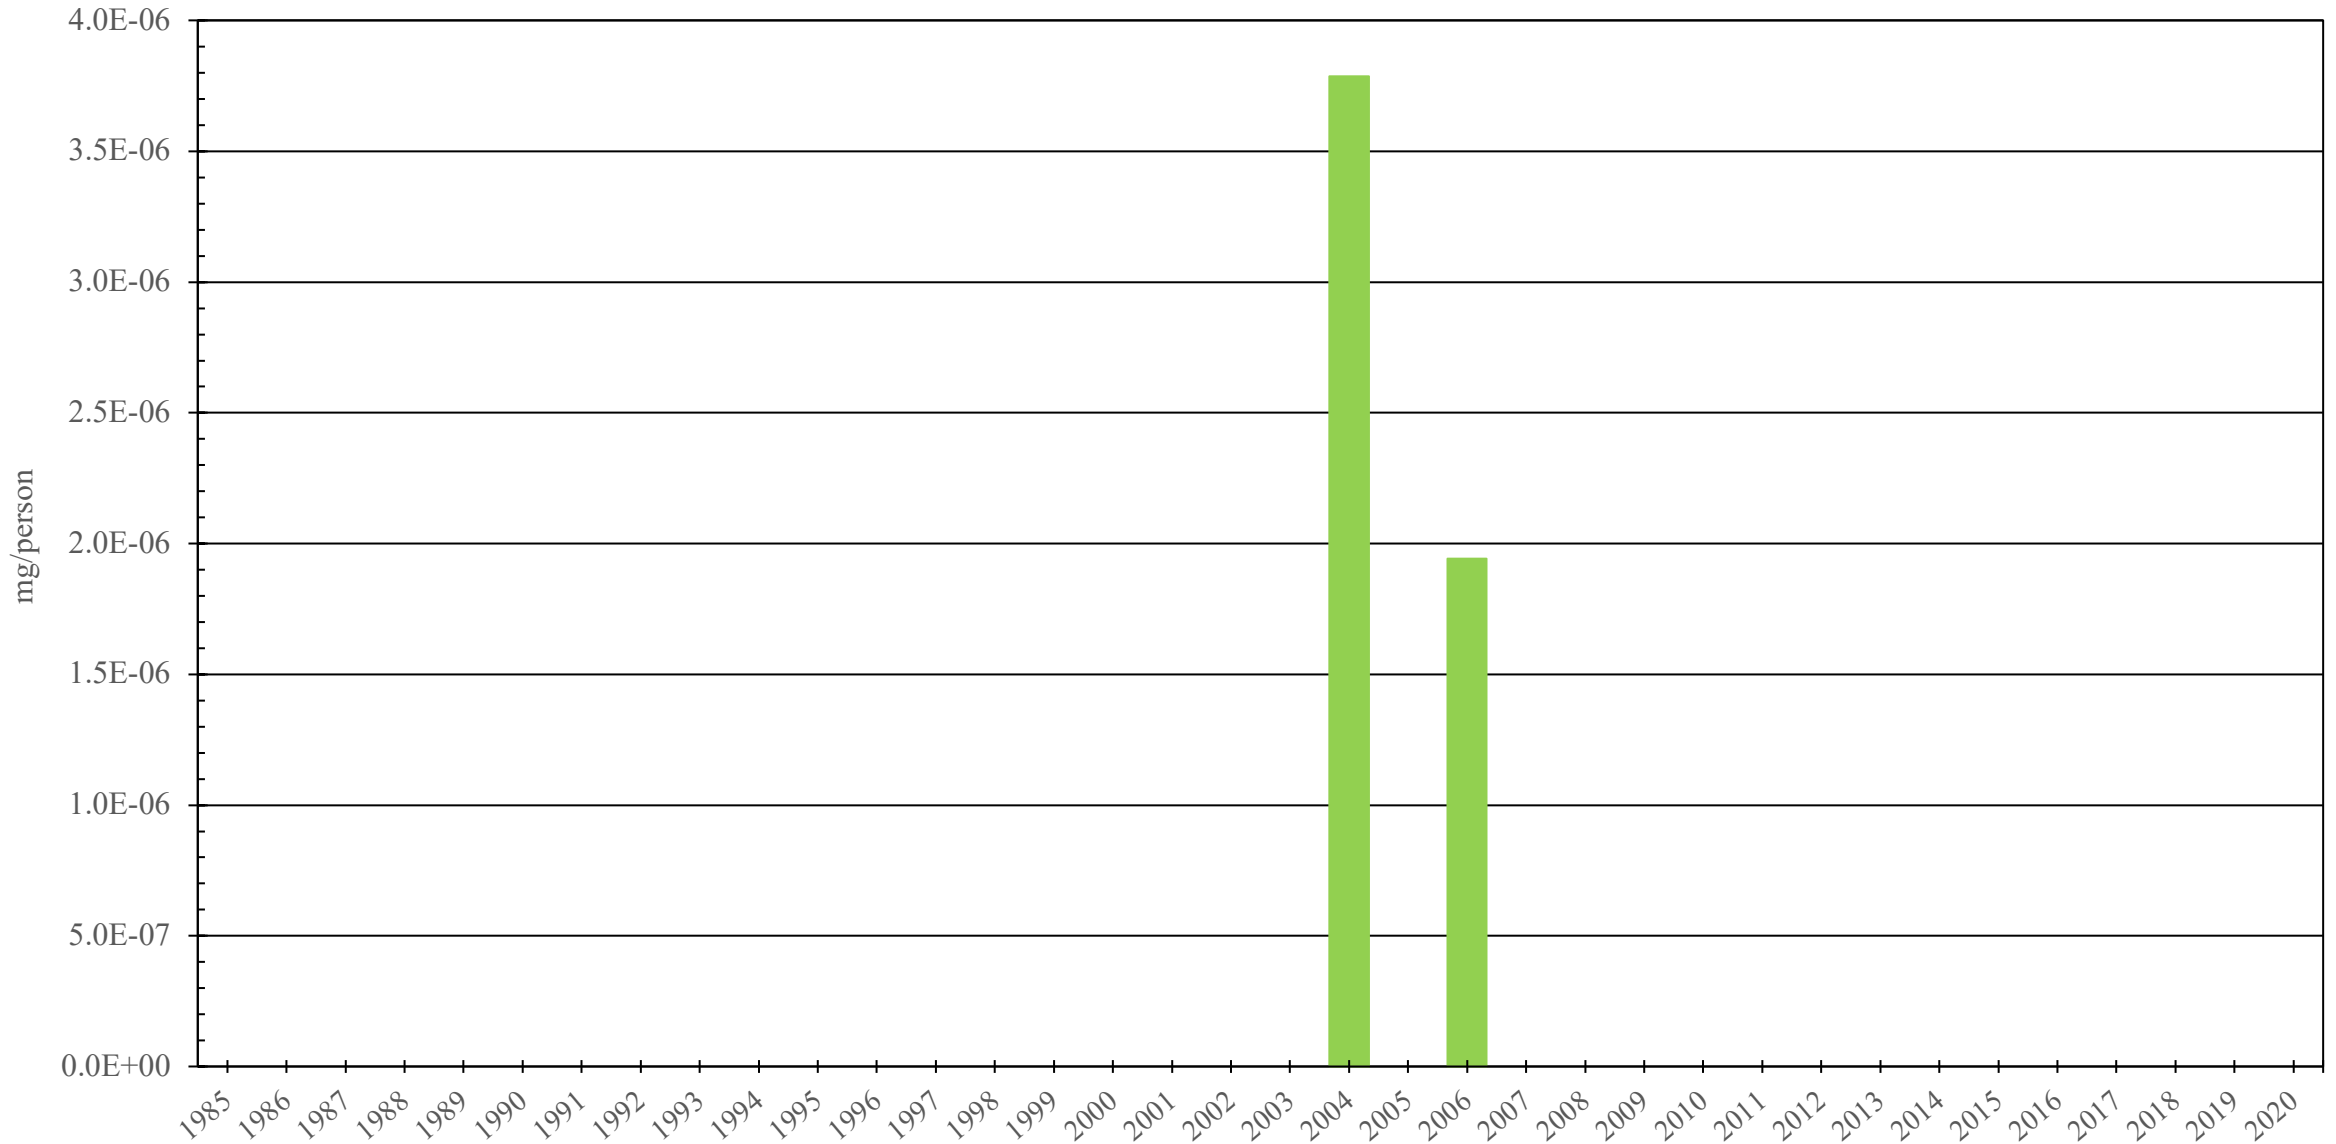

# Central African Republic

Fentanyl Consumption (mg/person), 1985 - 2020

Sources: International Narcotics Control Board (data); The World Bank (population)

Created by: Walther Global Palliative Care & Supportive Oncology, Indiana University Simon Comprehensive Cancer Center, 2022