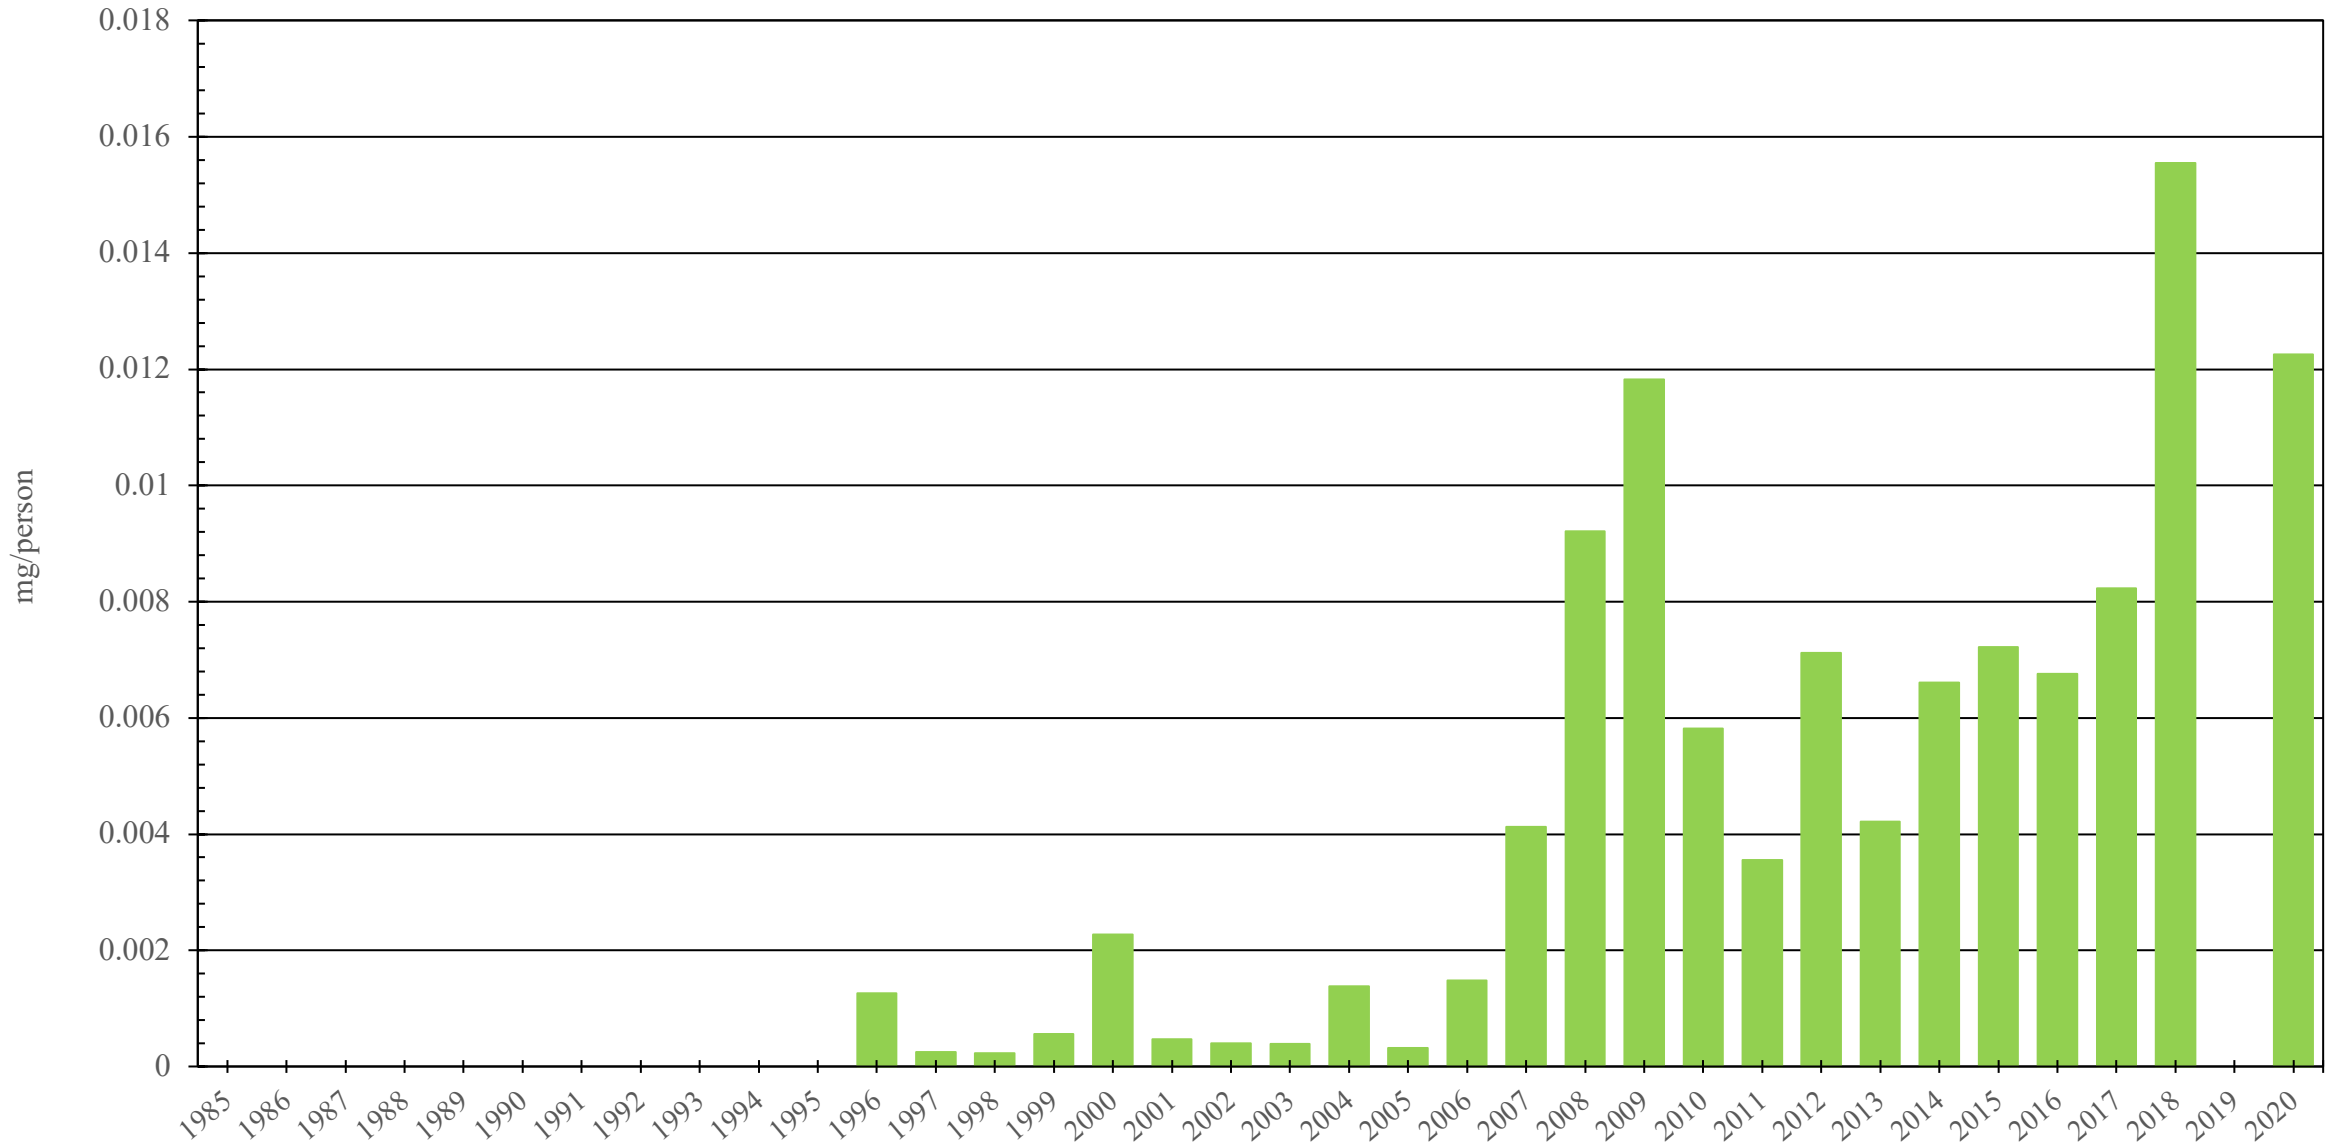

Cabo Verde

Fentanyl Consumption (mg/person), 1985 - 2020

Sources: International Narcotics Control Board (data); The World Bank (population)

Created by: Walther Global Palliative Care & Supportive Oncology, Indiana University Simon Comprehensive Cancer Center, 2022