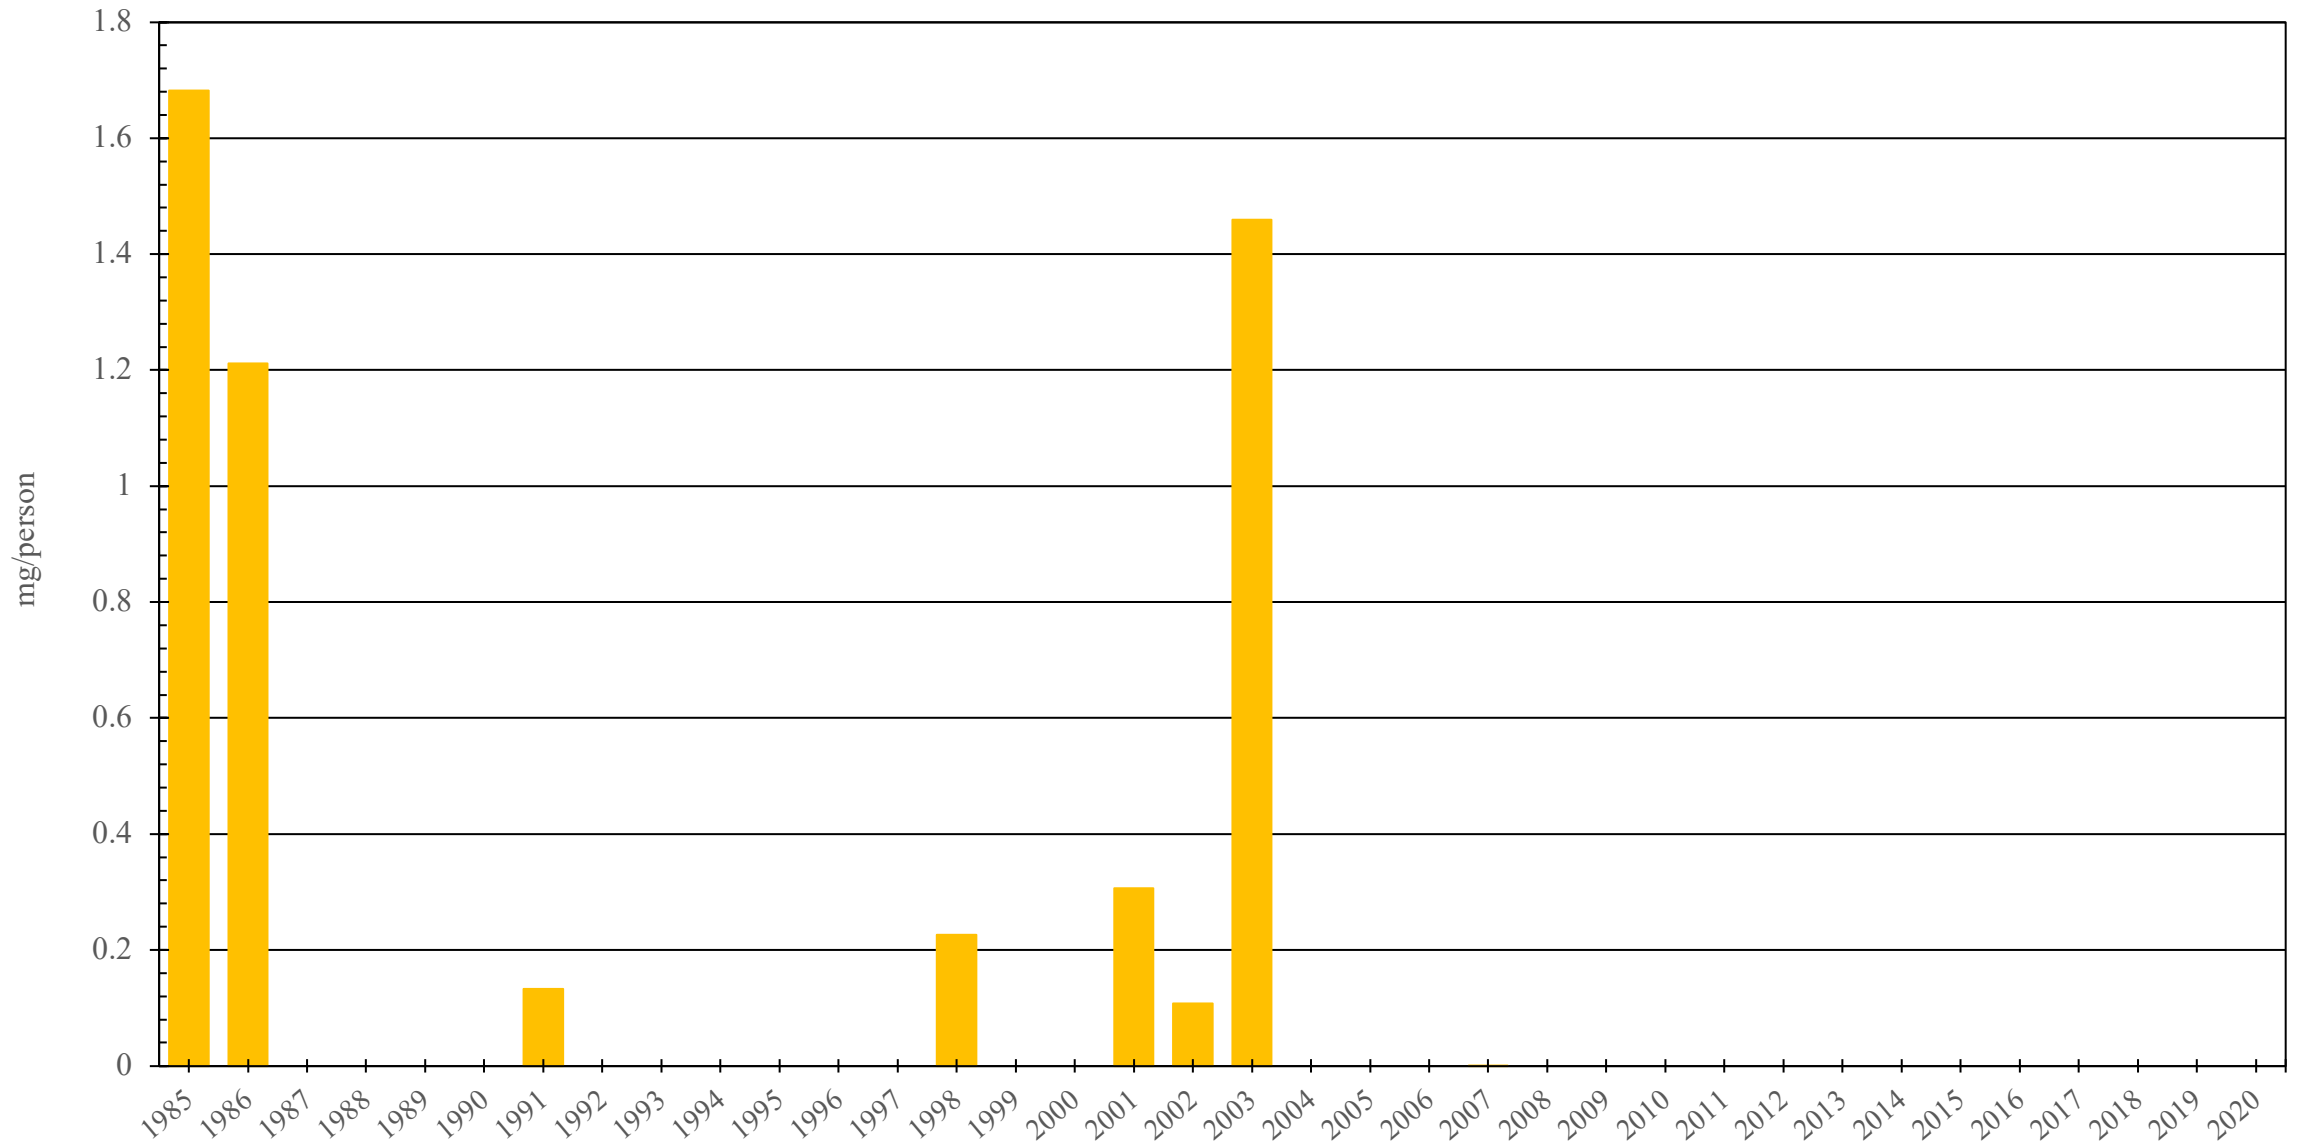

Burundi

Codeine Consumption (mg/person), 1985 - 2020

Sources: International Narcotics Control Board (data); The World Bank (population)

Created by: Walther Global Palliative Care & Supportive Oncology, Indiana University Simon Comprehensive Cancer Center, 2022