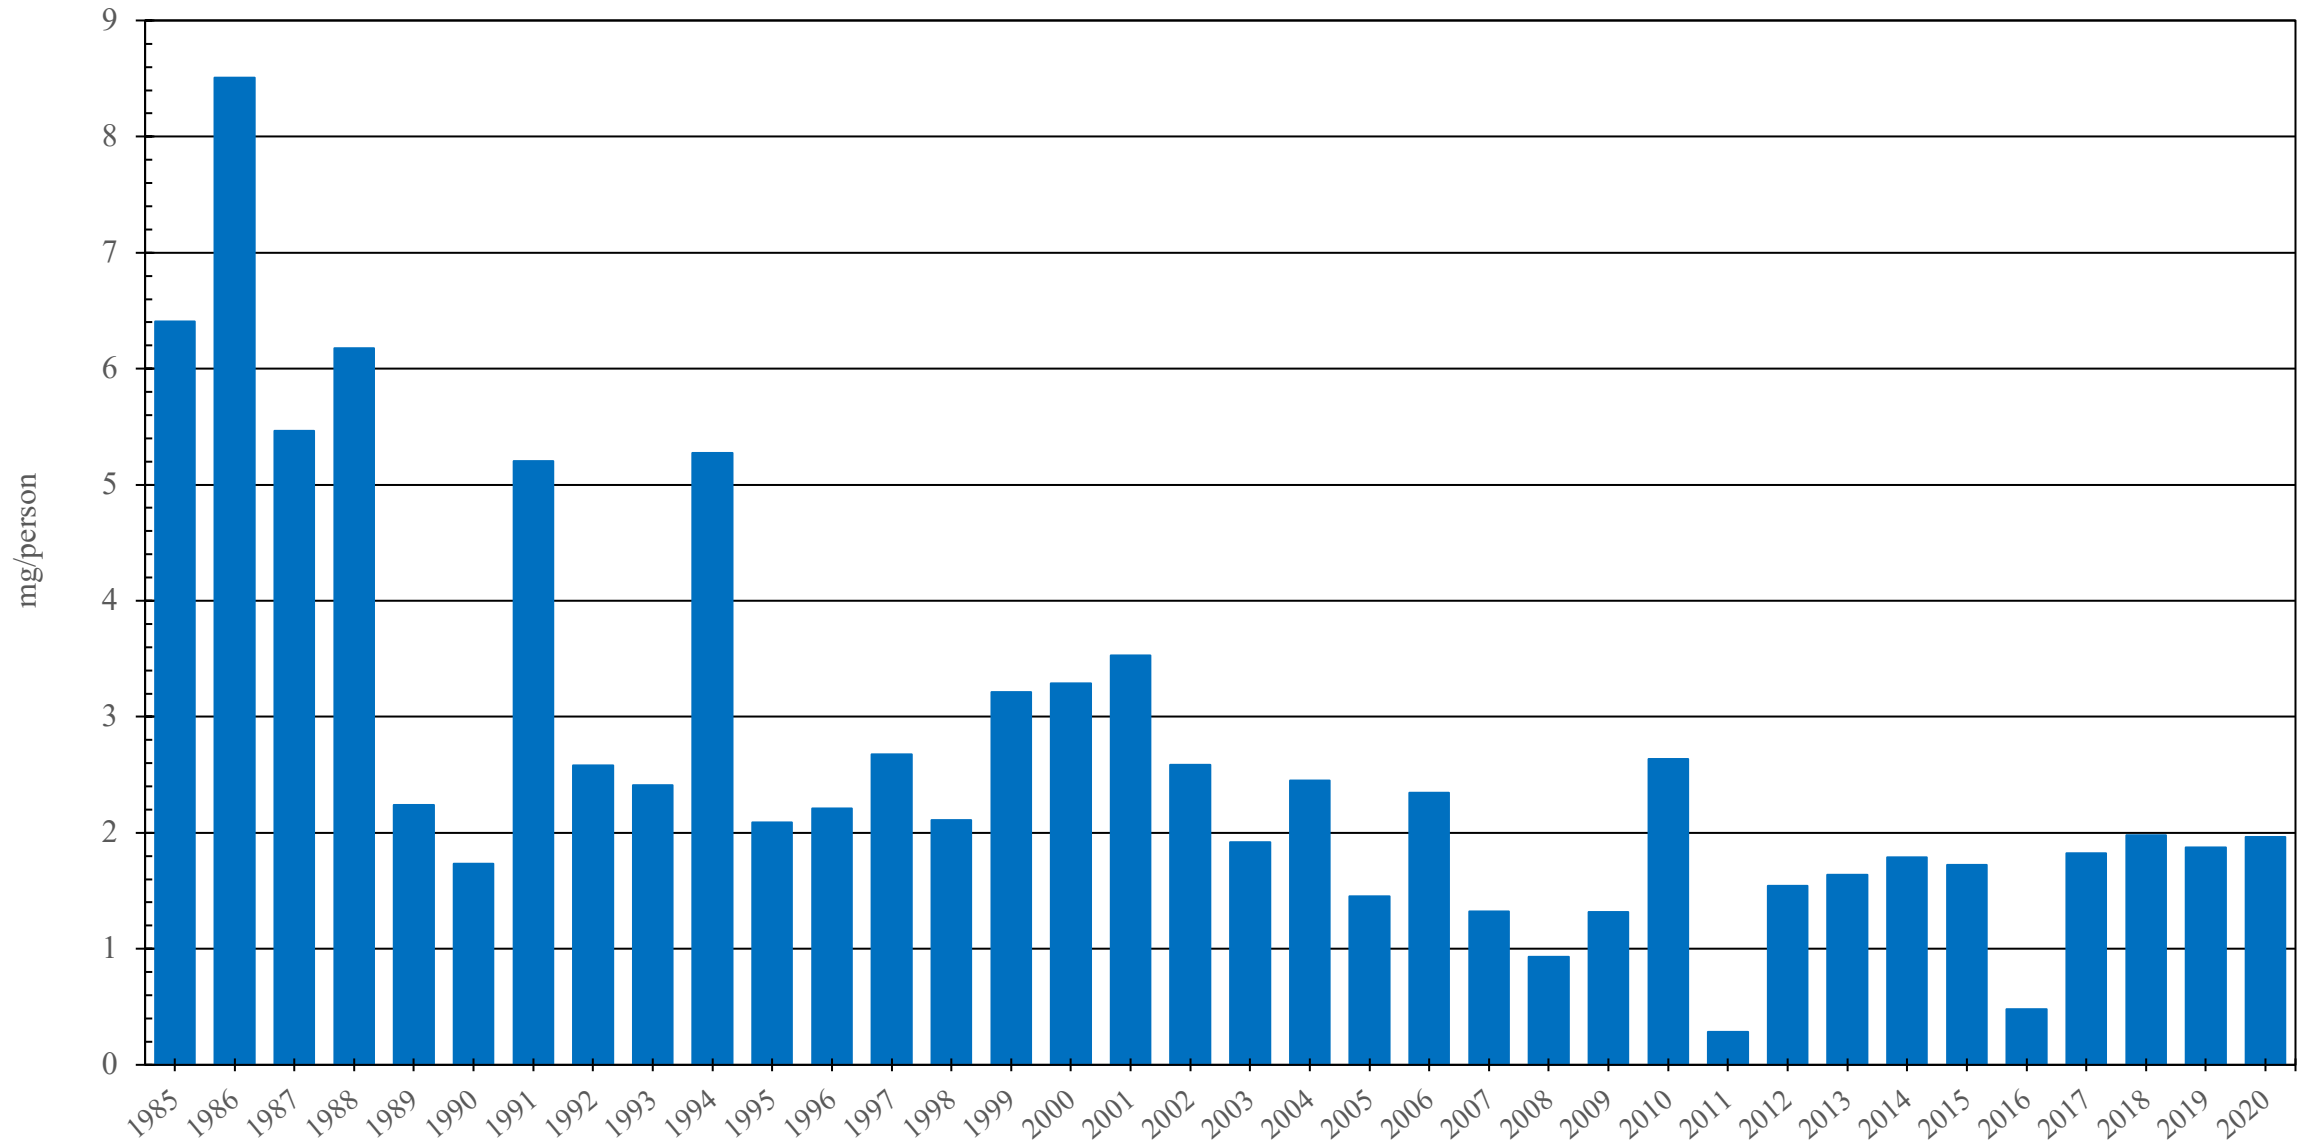

Bulgaria

Pethidine Consumption (mg/person), 1985 - 2020

Sources: International Narcotics Control Board (data); The World Bank (population)

Created by: Walther Global Palliative Care & Supportive Oncology, Indiana University Simon Comprehensive Cancer Center, 2022