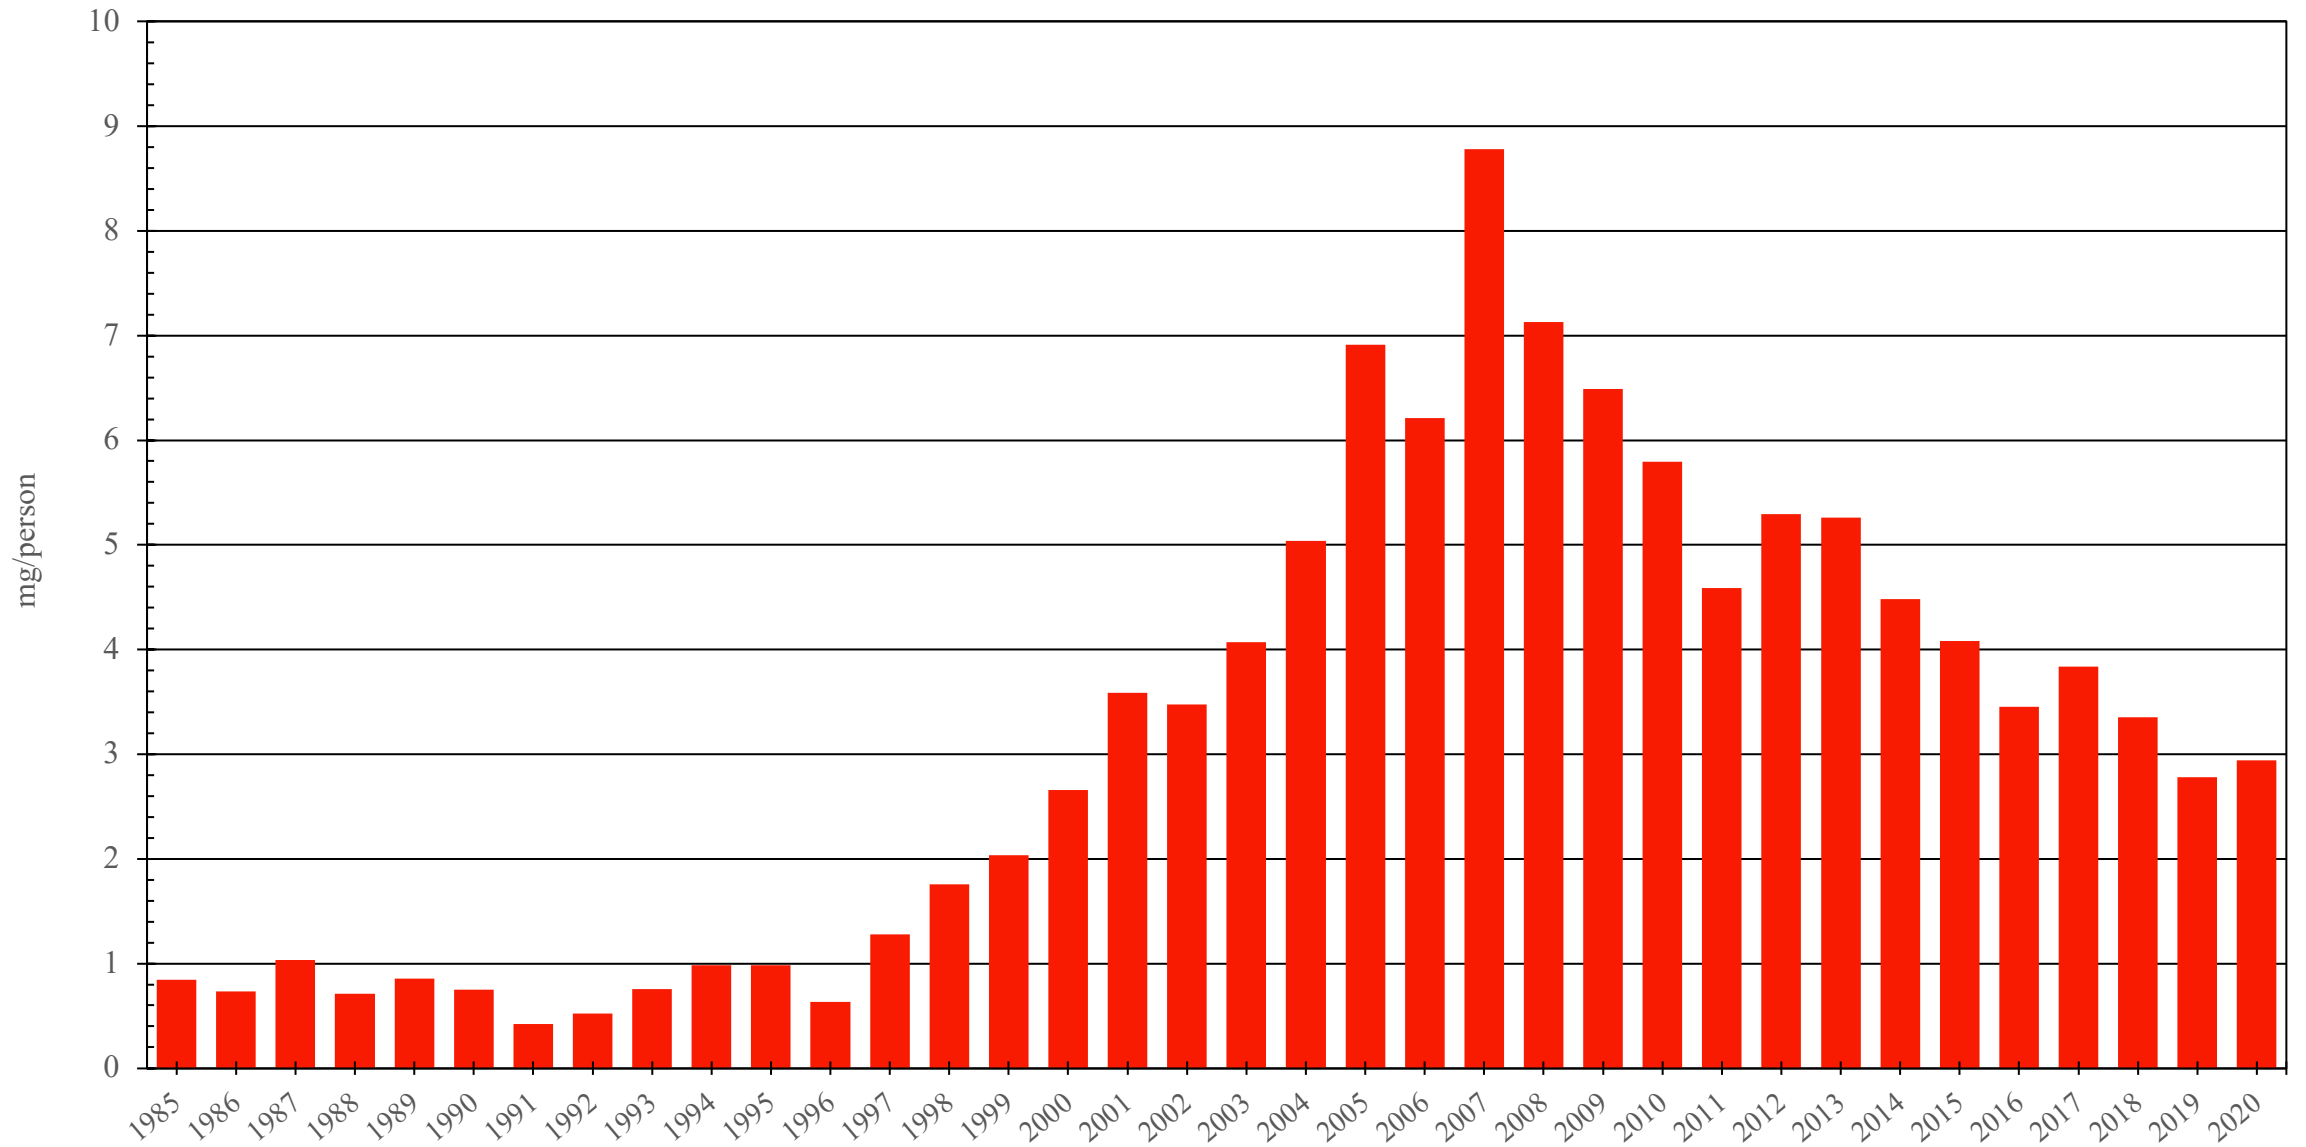

Bulgaria

Morphine Consumption (mg/person), 1985 - 2020

Sources: International Narcotics Control Board (data); The World Bank (population)

Created by: Walther Global Palliative Care & Supportive Oncology, Indiana University Simon Comprehensive Cancer Center, 2022