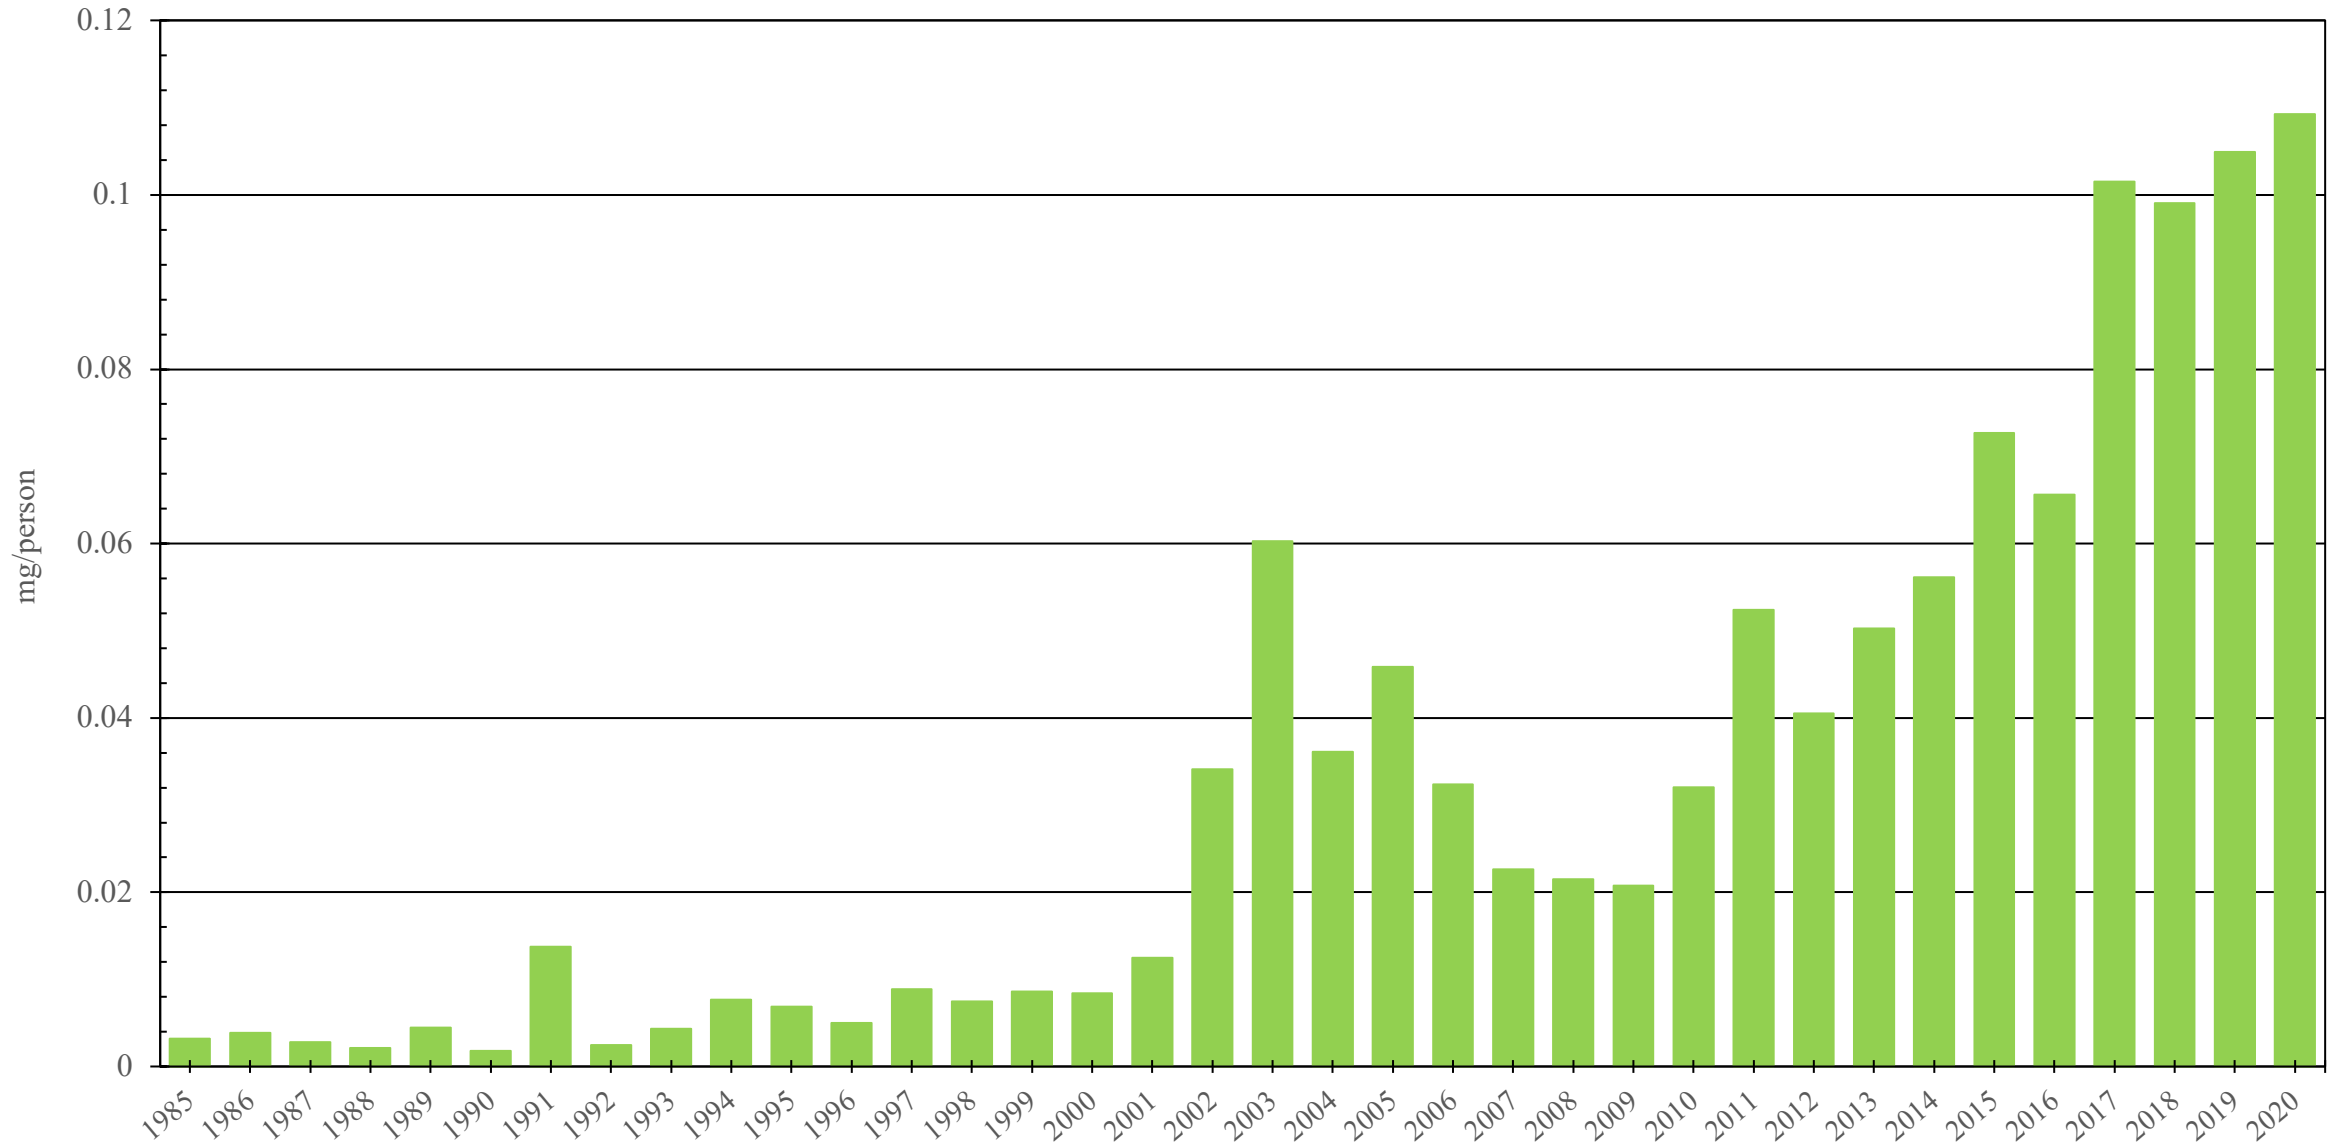

Bulgaria

Fentanyl Consumption (mg/person), 1985 - 2020

Sources: International Narcotics Control Board (data); The World Bank (population)

Created by: Walther Global Palliative Care & Supportive Oncology, Indiana University Simon Comprehensive Cancer Center, 2022